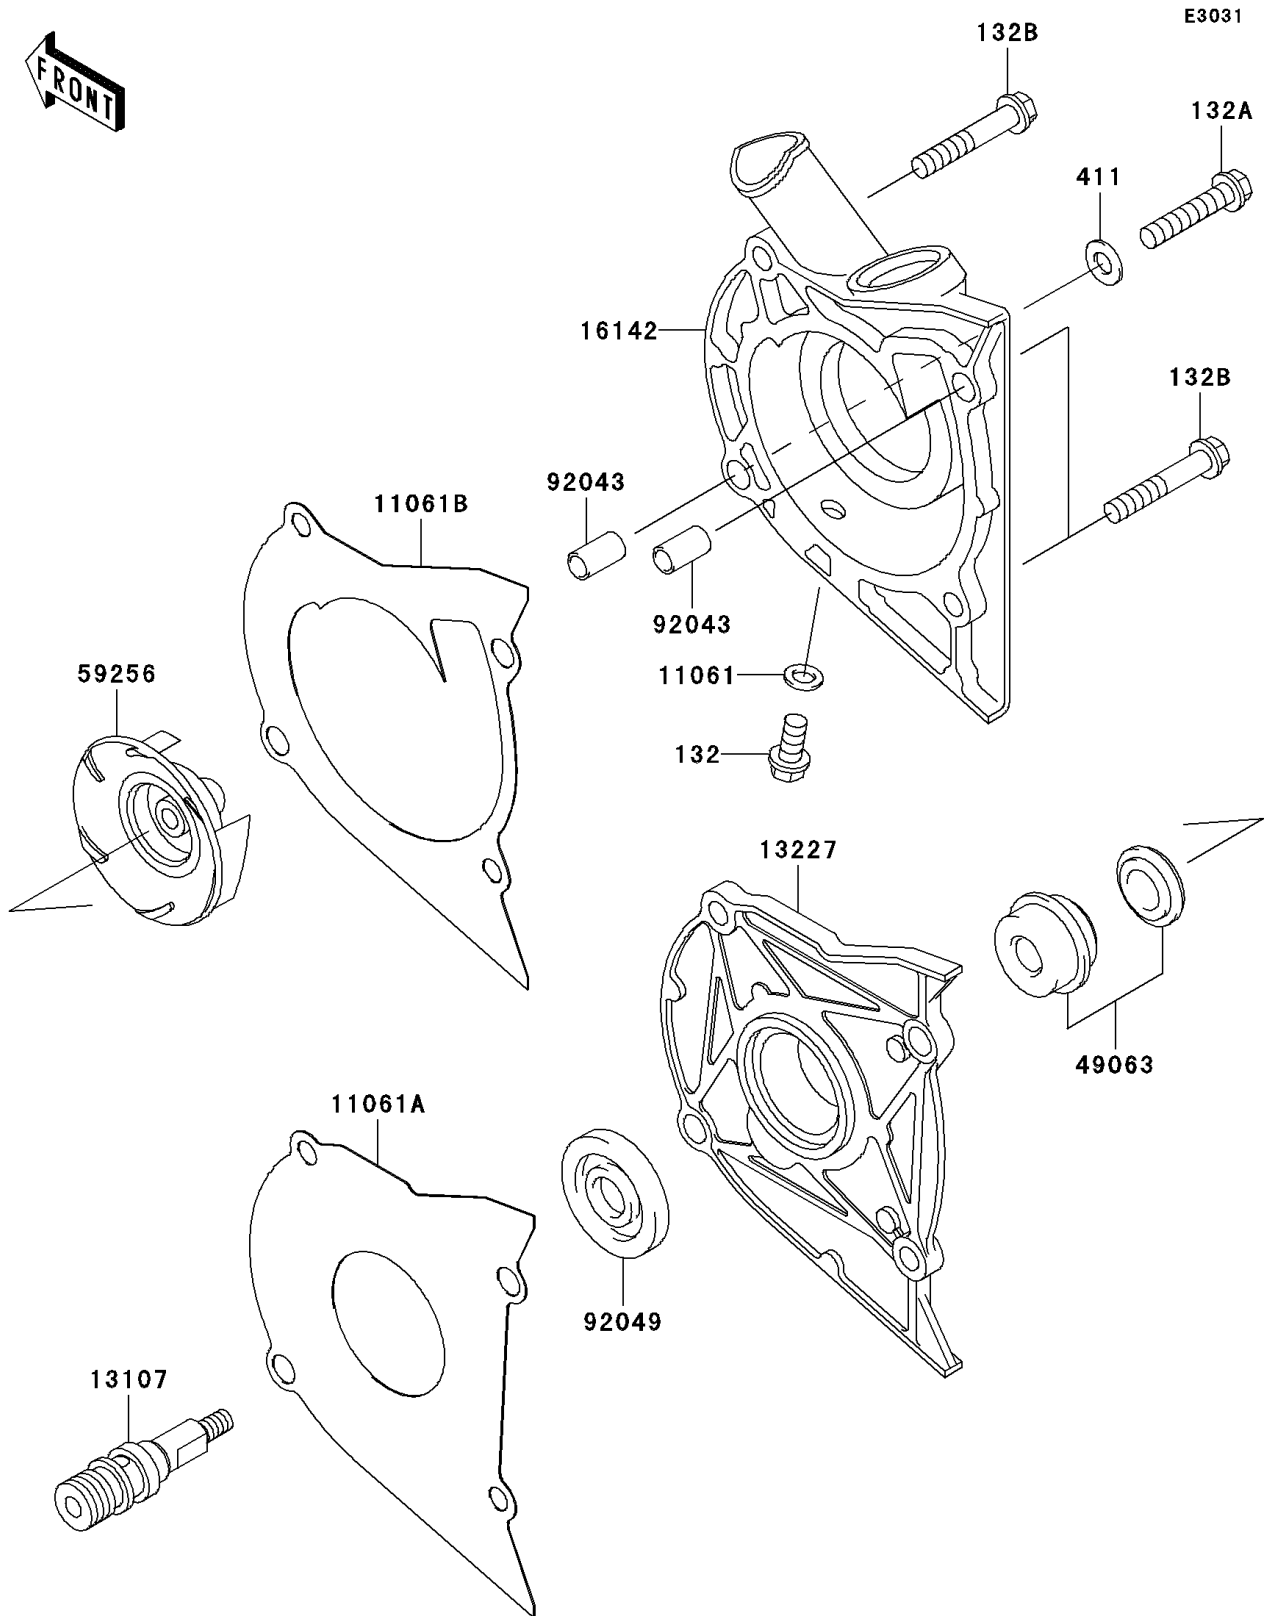

2006 Ninja[®] 500R

PARTS DIAGRAM

Water Pump

2006 Ninja® 500R

PARTS LIST

Water Pump

ITEM NAME

PART NUMBER

QUANTITY
