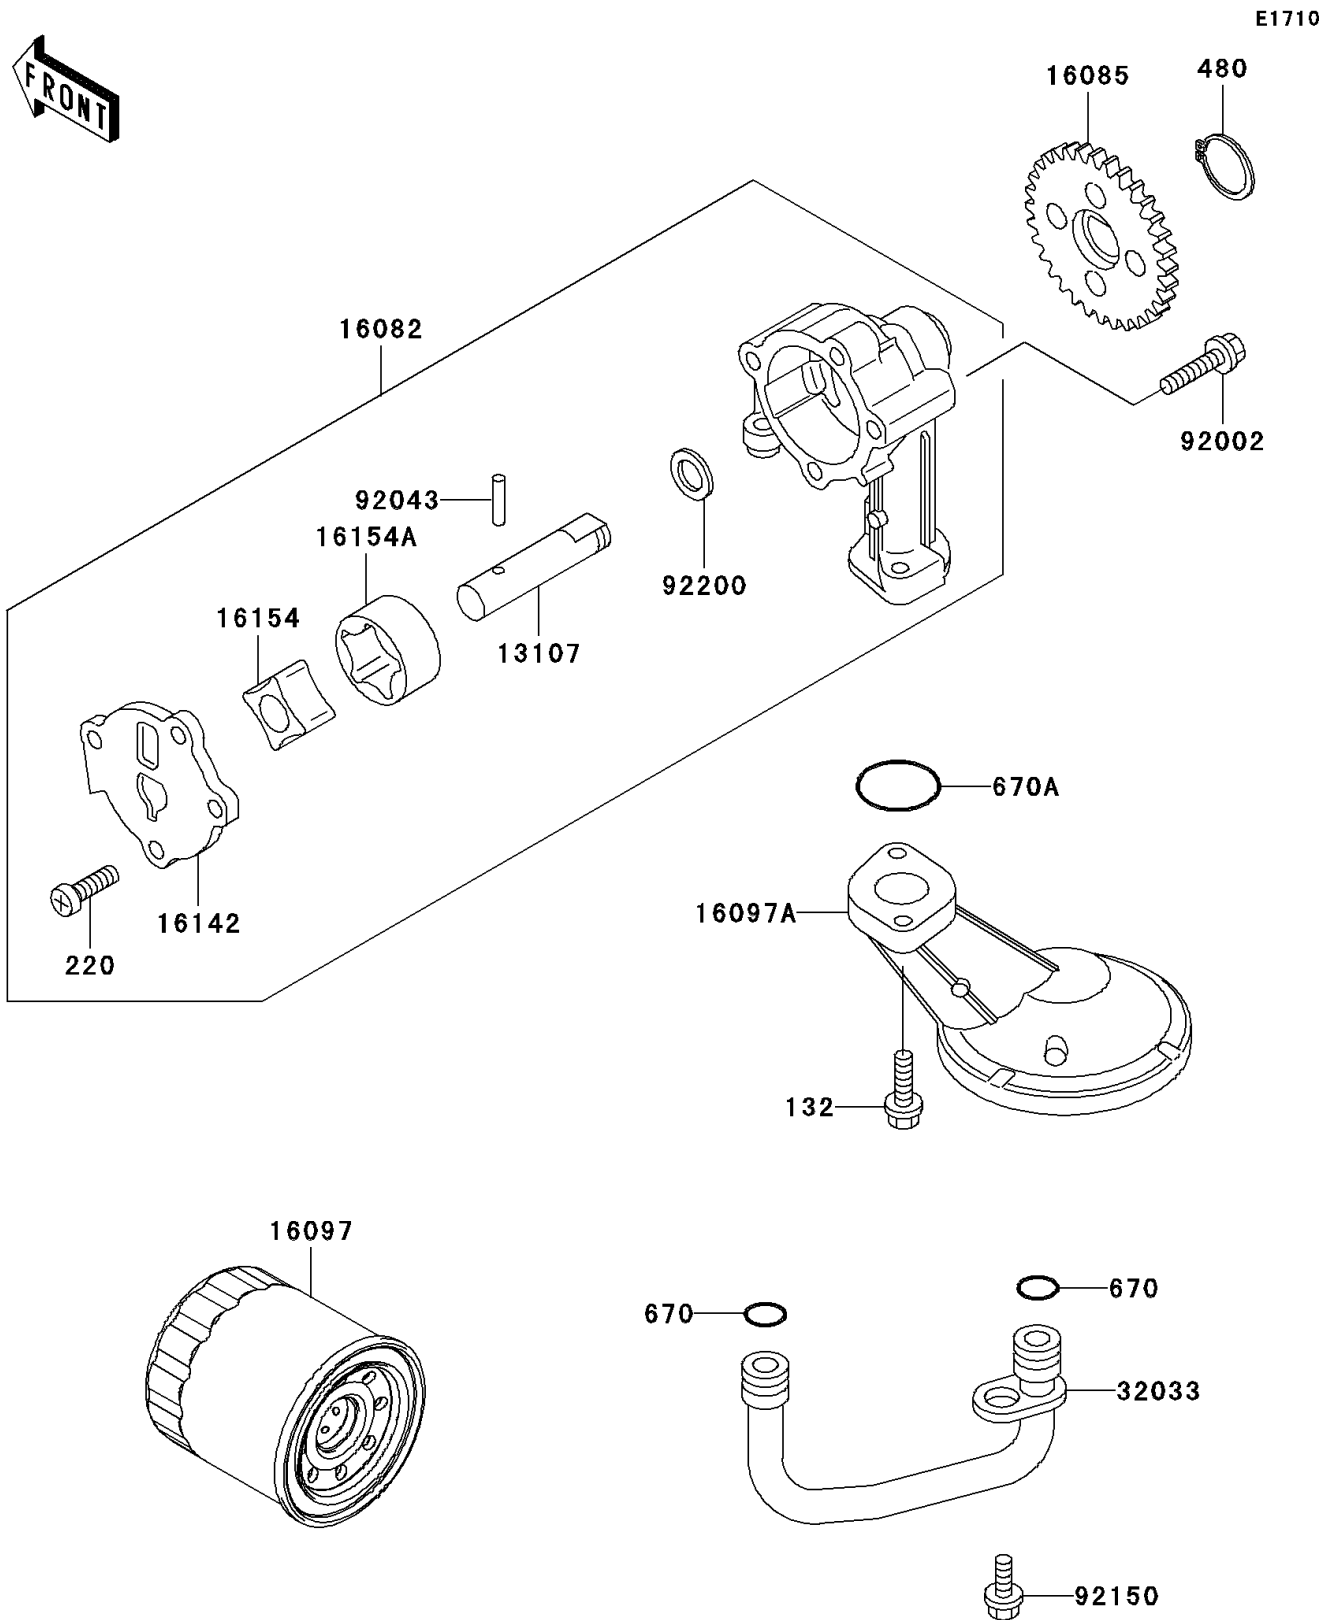

2008 Ninja[®] 500R

PARTS DIAGRAM

Oil Pump/Oil Filter

2008 Ninja[®] 500R

PARTS LIST

Oil Pump/Oil Filter

ITEM NAME

PART NUMBER

QUANTITY
