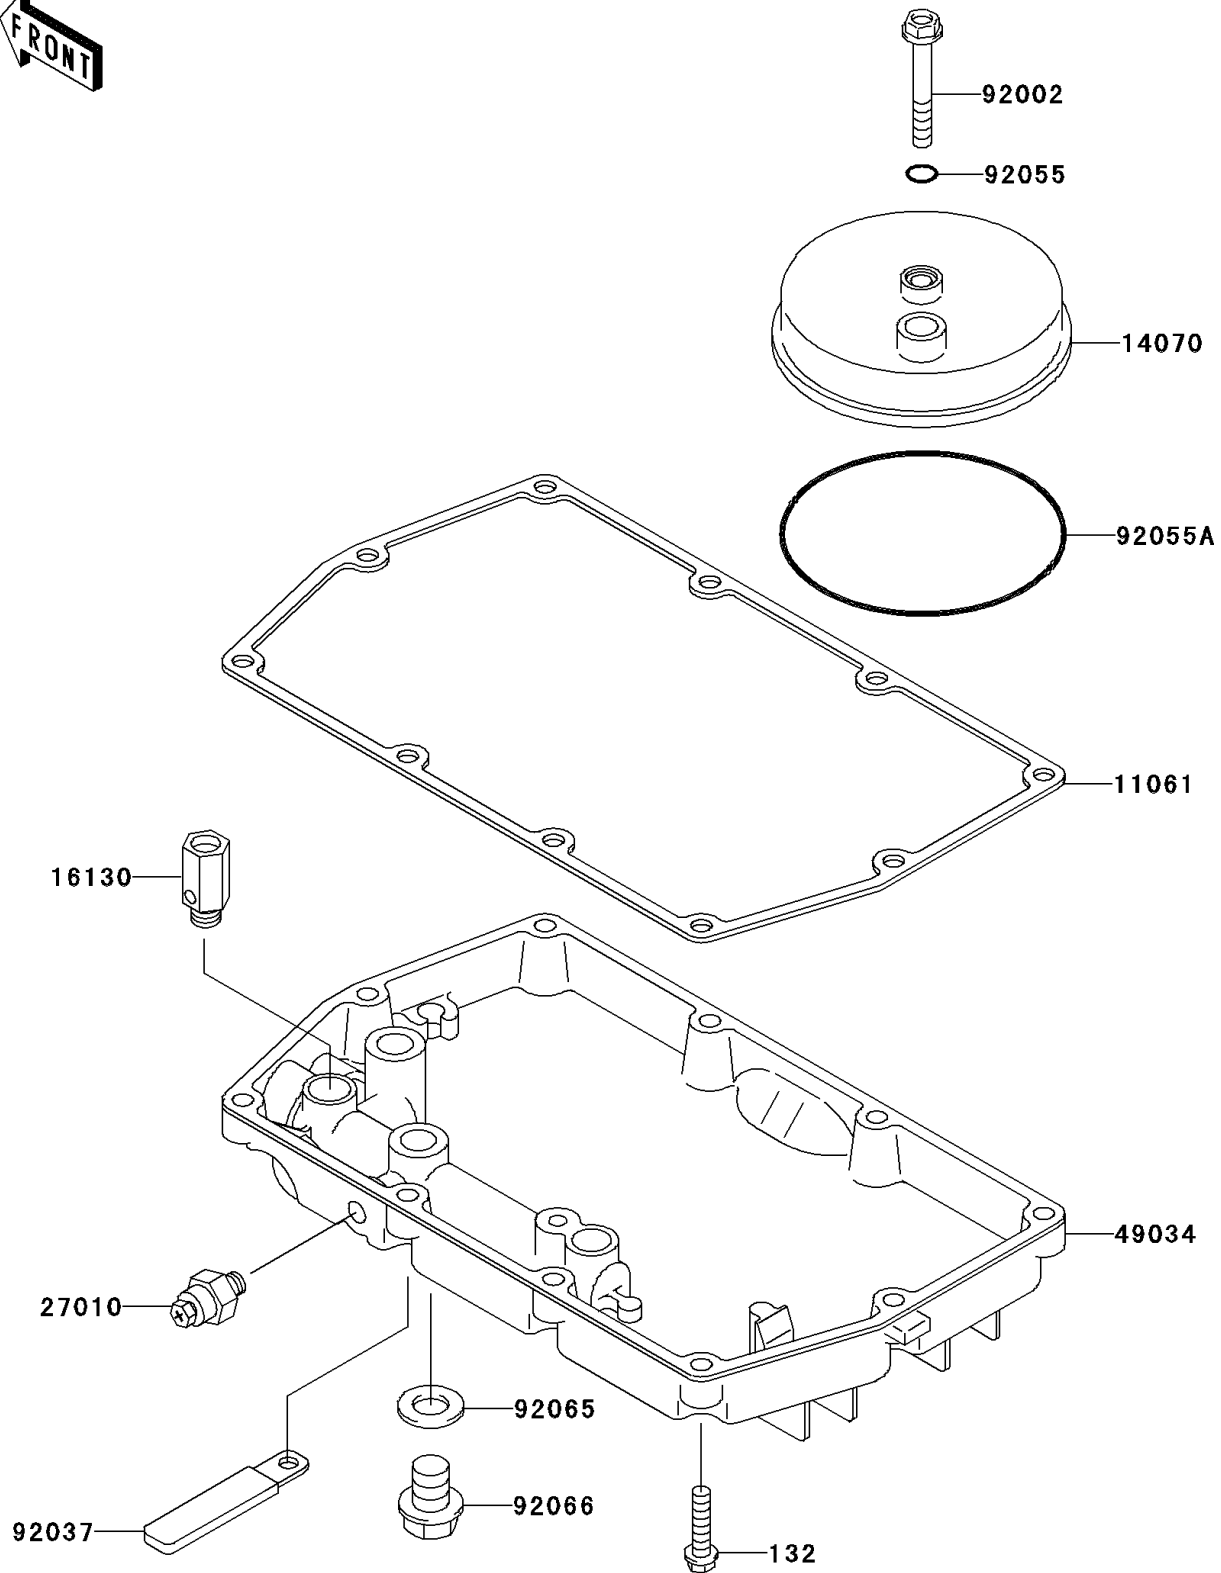

2008 Ninja[®] 500R

PARTS DIAGRAM

Breather Cover/Oil Pan

E1432

2008 Ninja[®] 500R

PARTS LIST

Breather Cover/Oil Pan

ITEM NAME

PART NUMBER

QUANTITY
