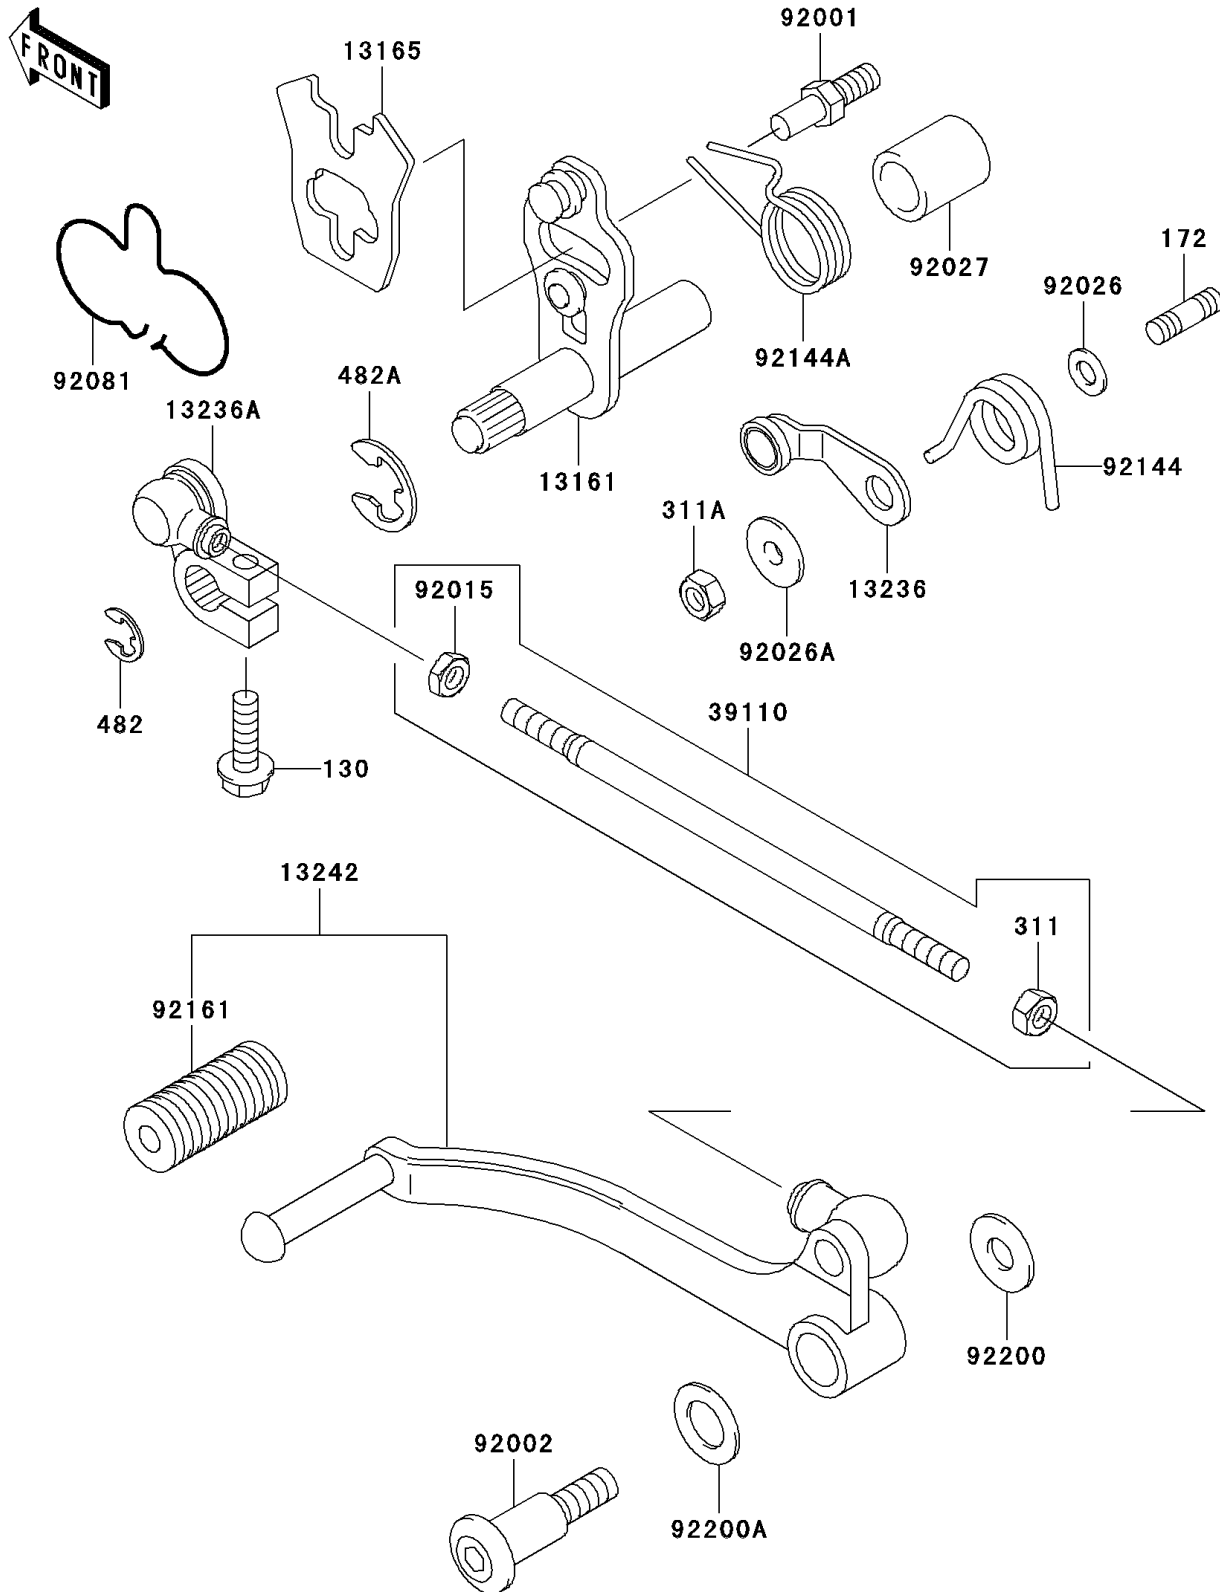

2007 Ninja® 500R

PARTS DIAGRAM

Gear Change Mechanism

E1370

2007 Ninja® 500R

PARTS LIST

Gear Change Mechanism

ITEM NAME

PART NUMBER

QUANTITY
