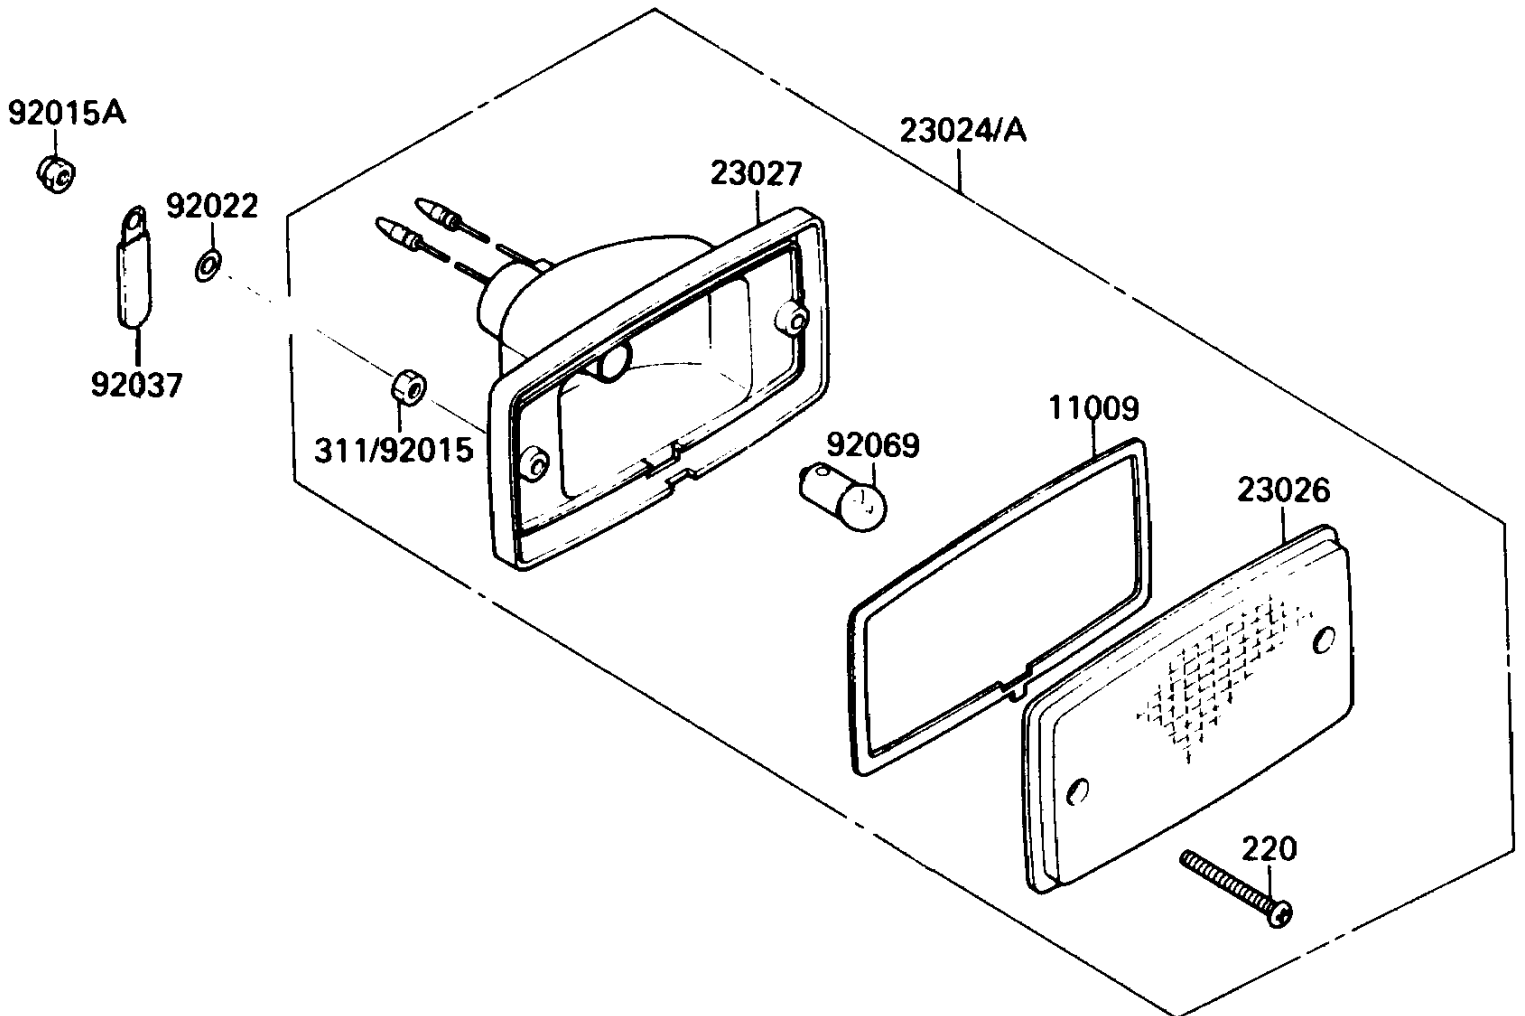

1989 Bayou 220

PARTS DIAGRAM

Tail Lamp

F 2720

1989 Bayou 220

PARTS LIST

Tail Lamp

ITEM NAME

PART NUMBER

QUANTITY
