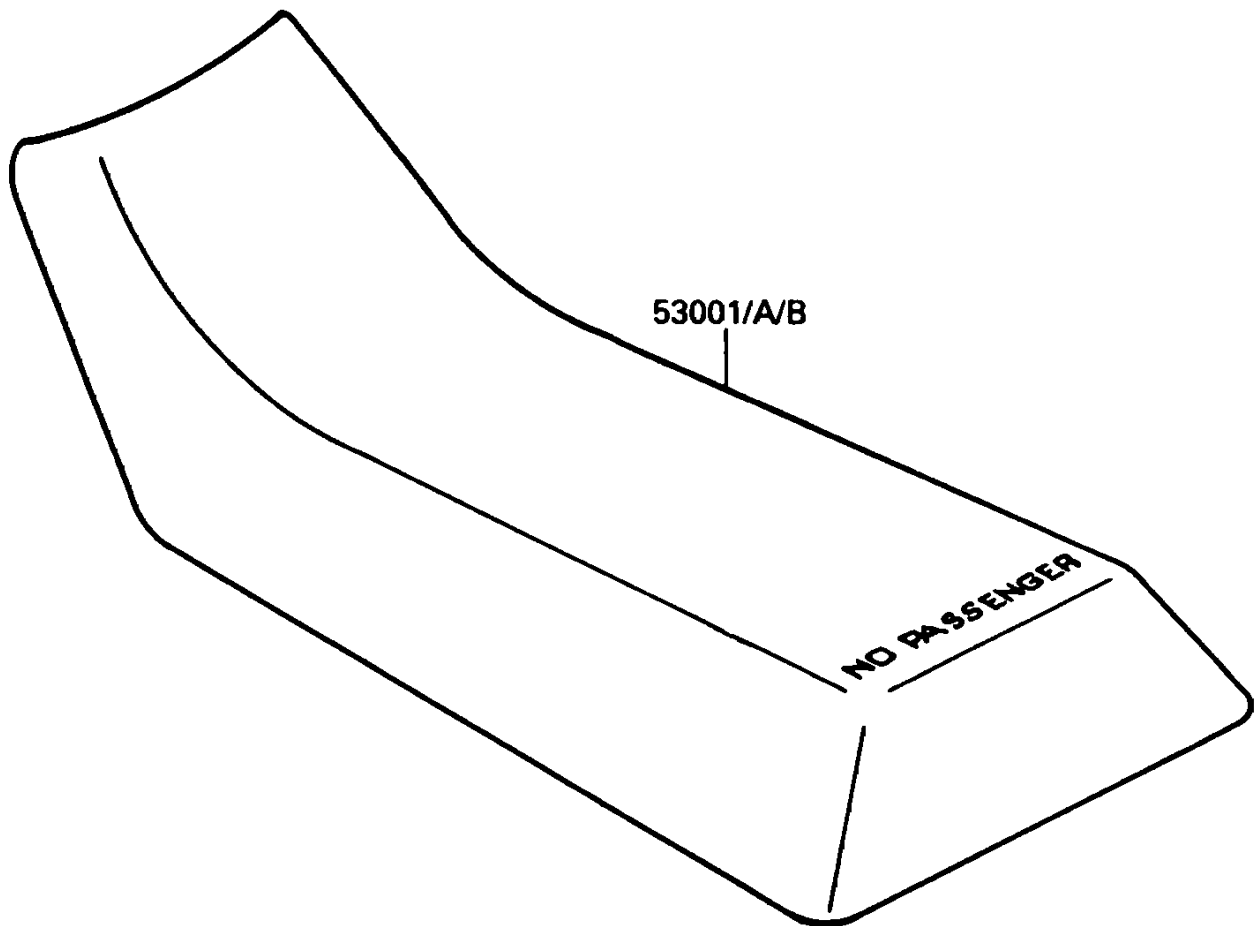

1990 Bayou 220

PARTS DIAGRAM

Seat

F2510-0322

1990 Bayou 220

PARTS LIST

Seat

ITEM NAME

PART NUMBER

QUANTITY
