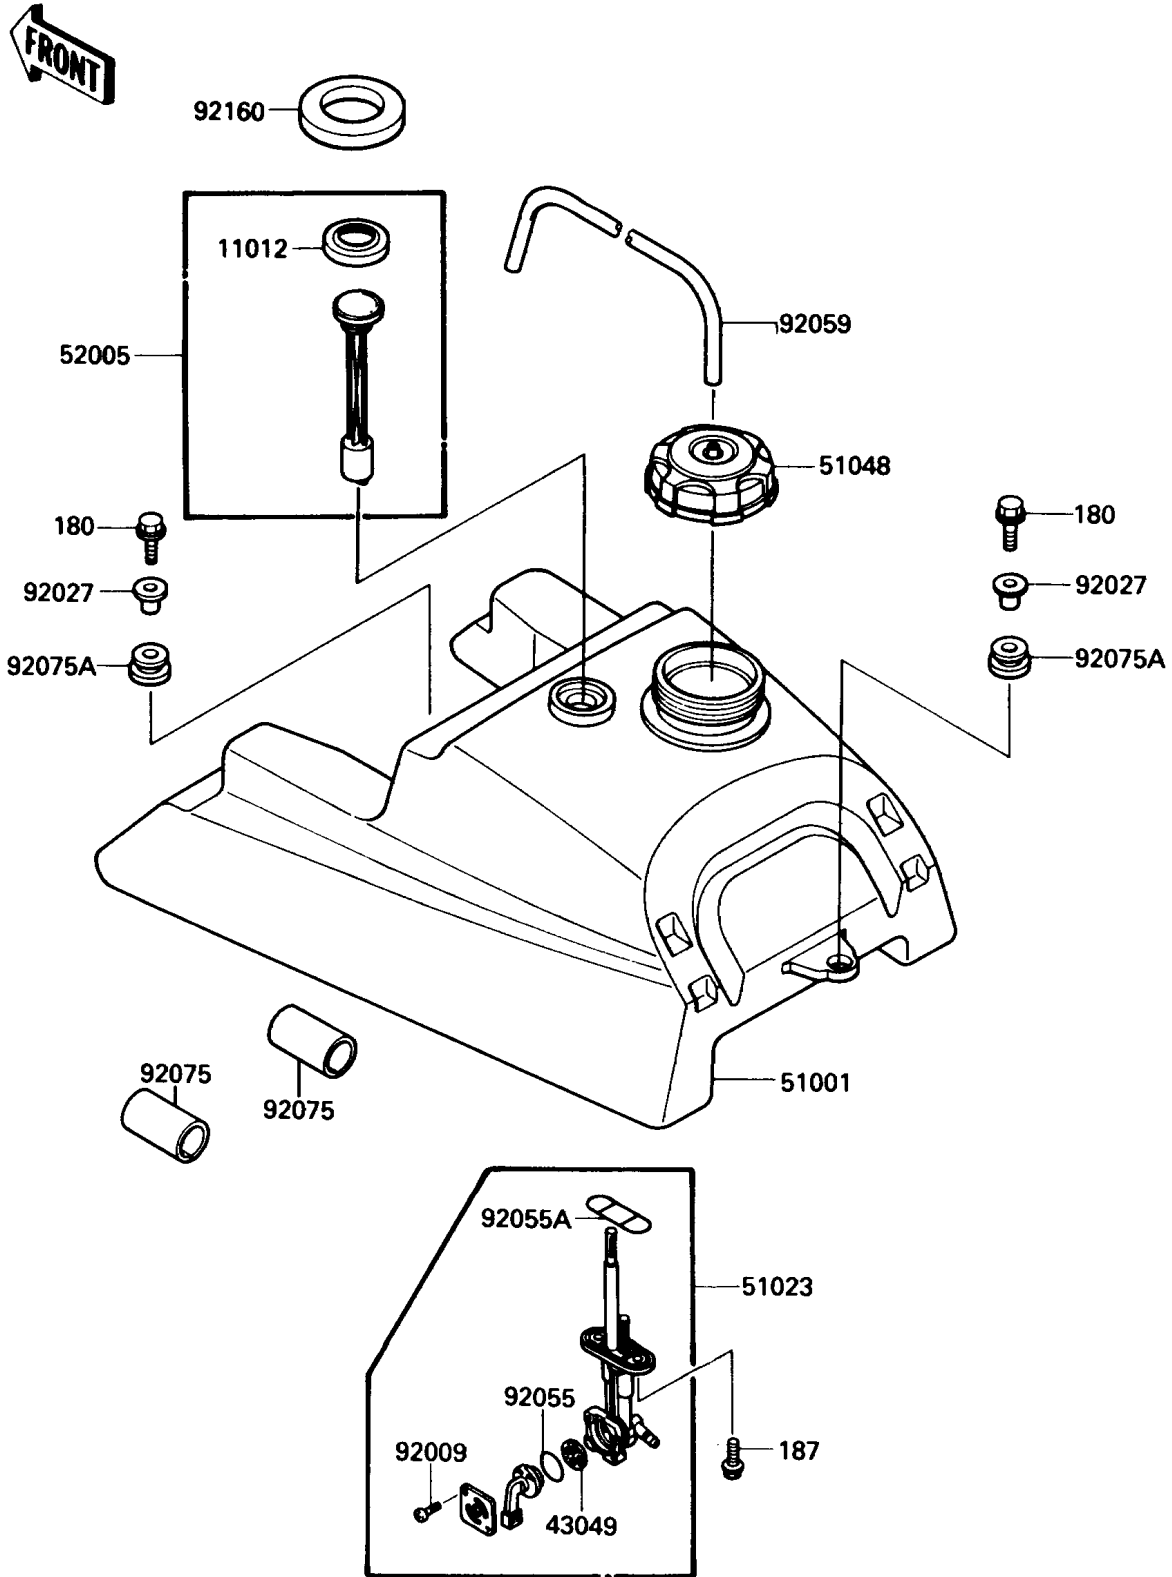

1989 Bayou 220

PARTS DIAGRAM

Fuel Tank

F2410-0367

1989 Bayou 220

PARTS LIST

Fuel Tank

ITEM NAME

PART NUMBER

QUANTITY
