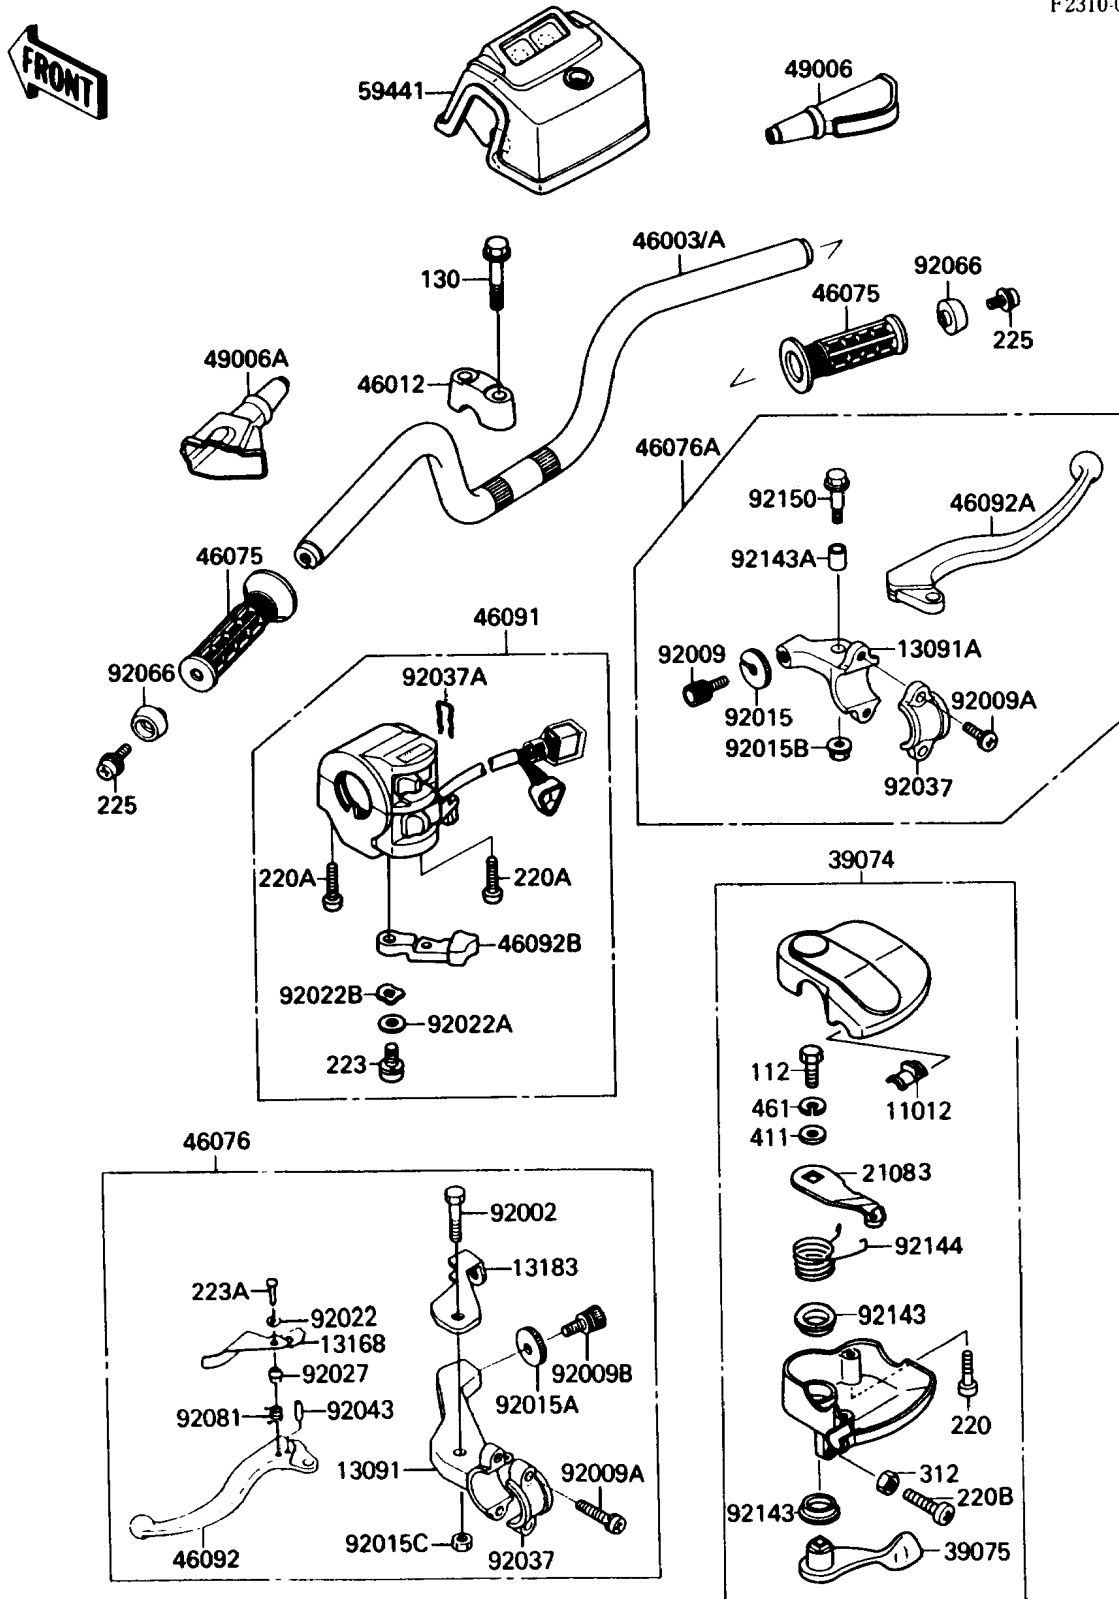

1990 Bayou 220

PARTS DIAGRAM

Handlebar

F2310-0424

1990 Bayou 220

PARTS LIST

Handlebar

Kawasaki

Let the Good Times Roll®

ITEM NAME

PART NUMBER

QUANTITY
