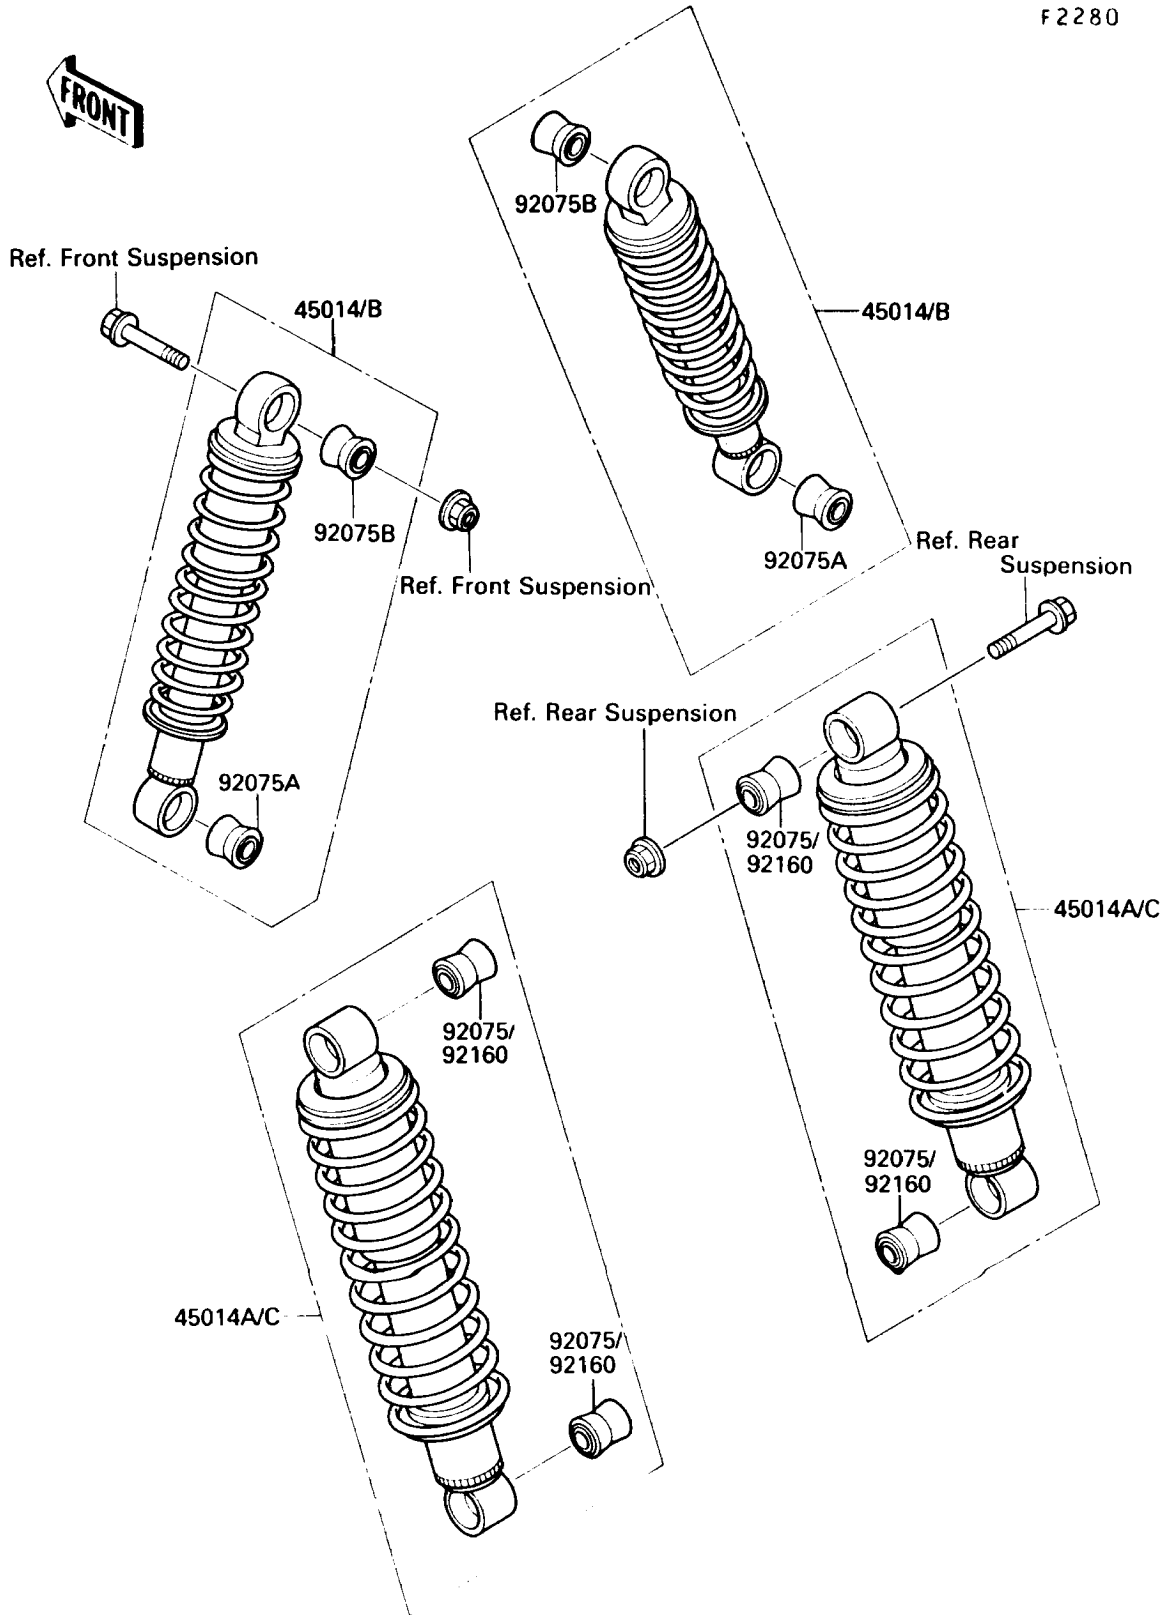

1990 Bayou 220

PARTS DIAGRAM

Shock Absorber

F2280

1990 Bayou 220

PARTS LIST

Shock Absorber

ITEM NAME

PART NUMBER

QUANTITY
