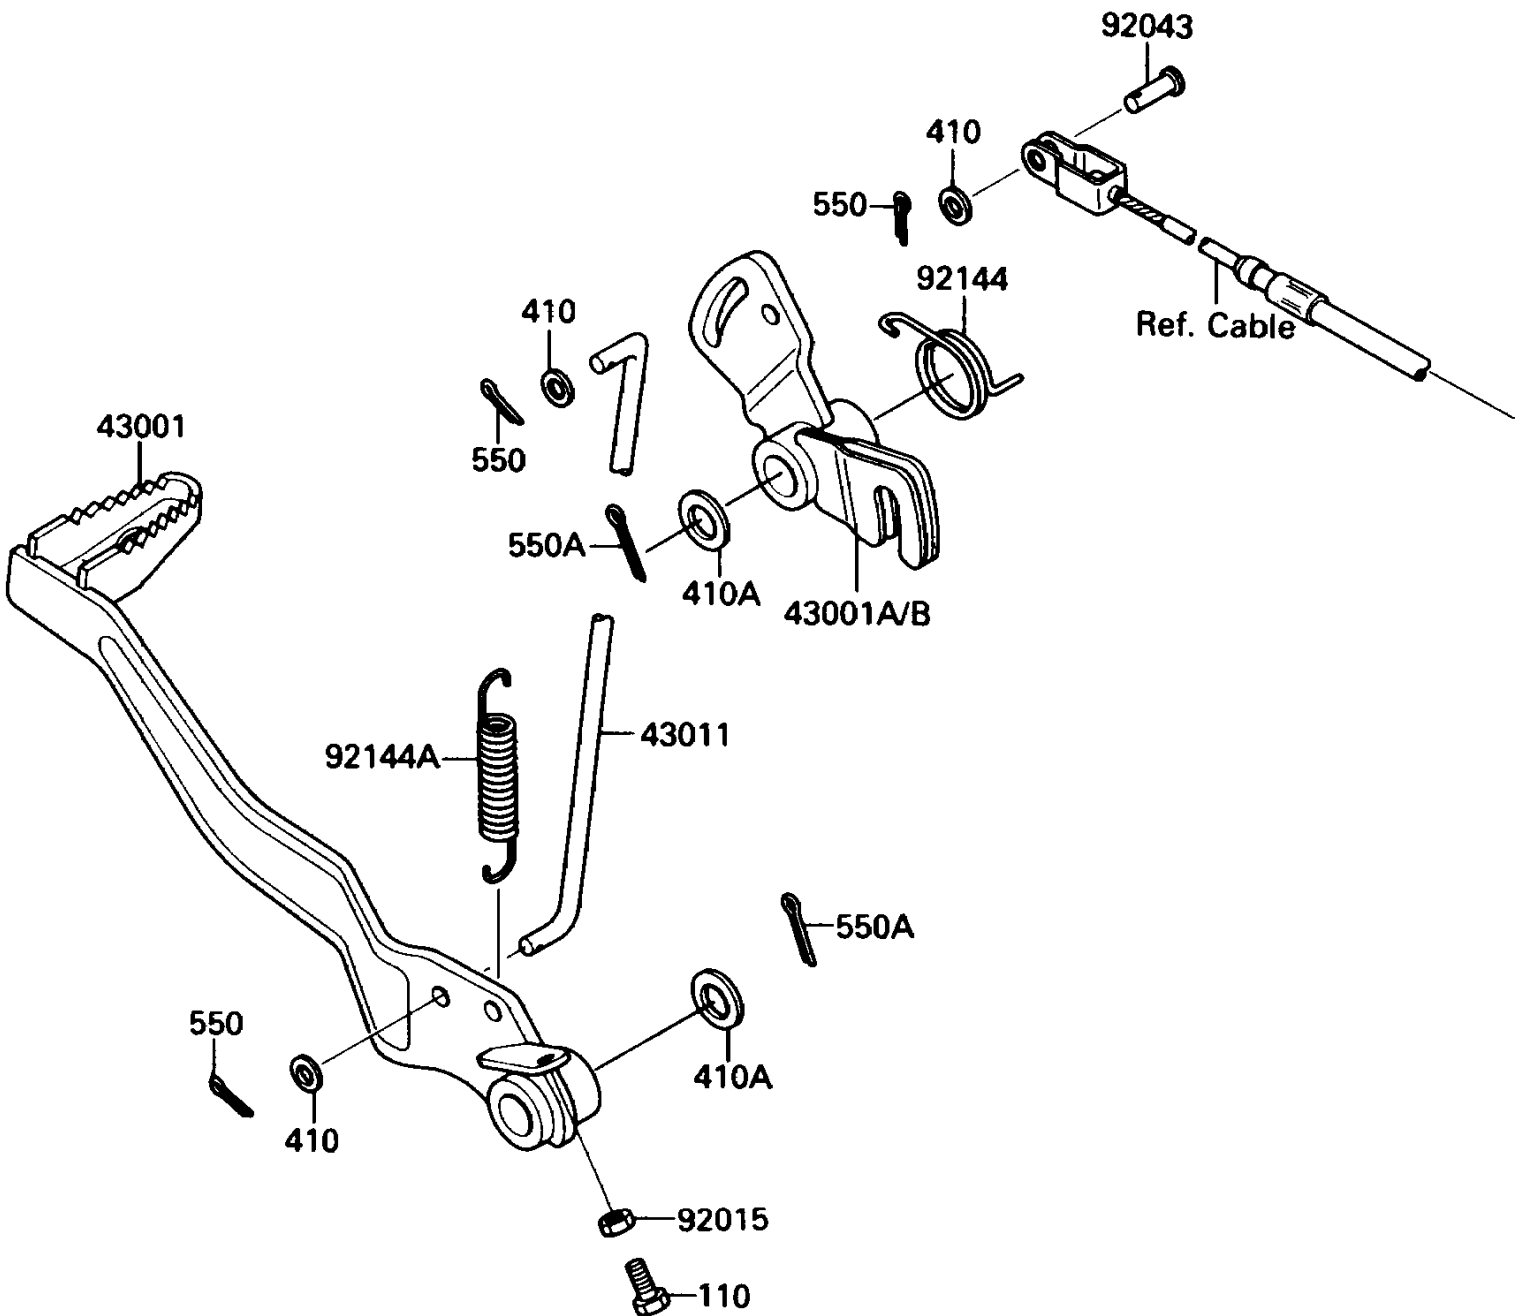

1990 Bayou 220

PARTS DIAGRAM

Brake Pedal

F2260

1990 Bayou 220

PARTS LIST

Brake Pedal

ITEM NAME

PART NUMBER

QUANTITY
