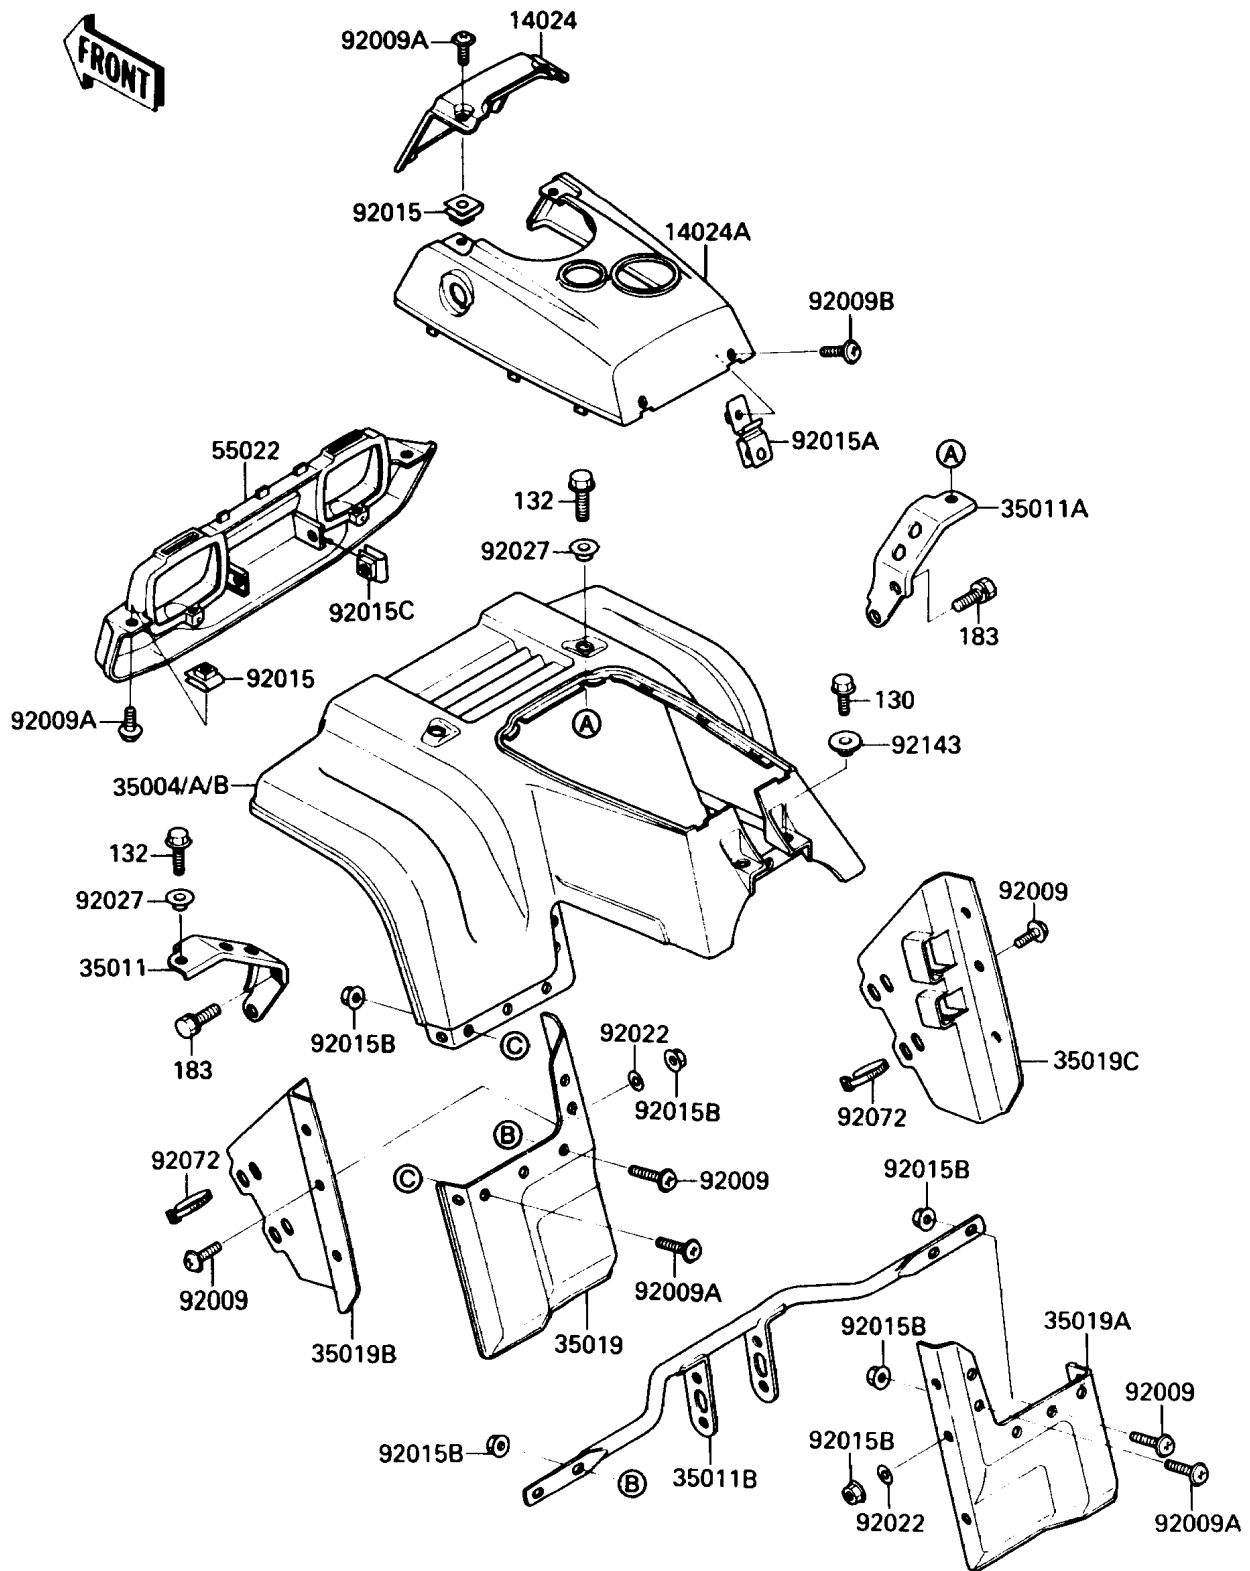

1990 Bayou 220

PARTS DIAGRAM

Front Fender

F2171

1990 Bayou 220

PARTS LIST

Front Fender

Kawasaki

Let the Good Times Roll®

ITEM NAME

PART NUMBER

QUANTITY
