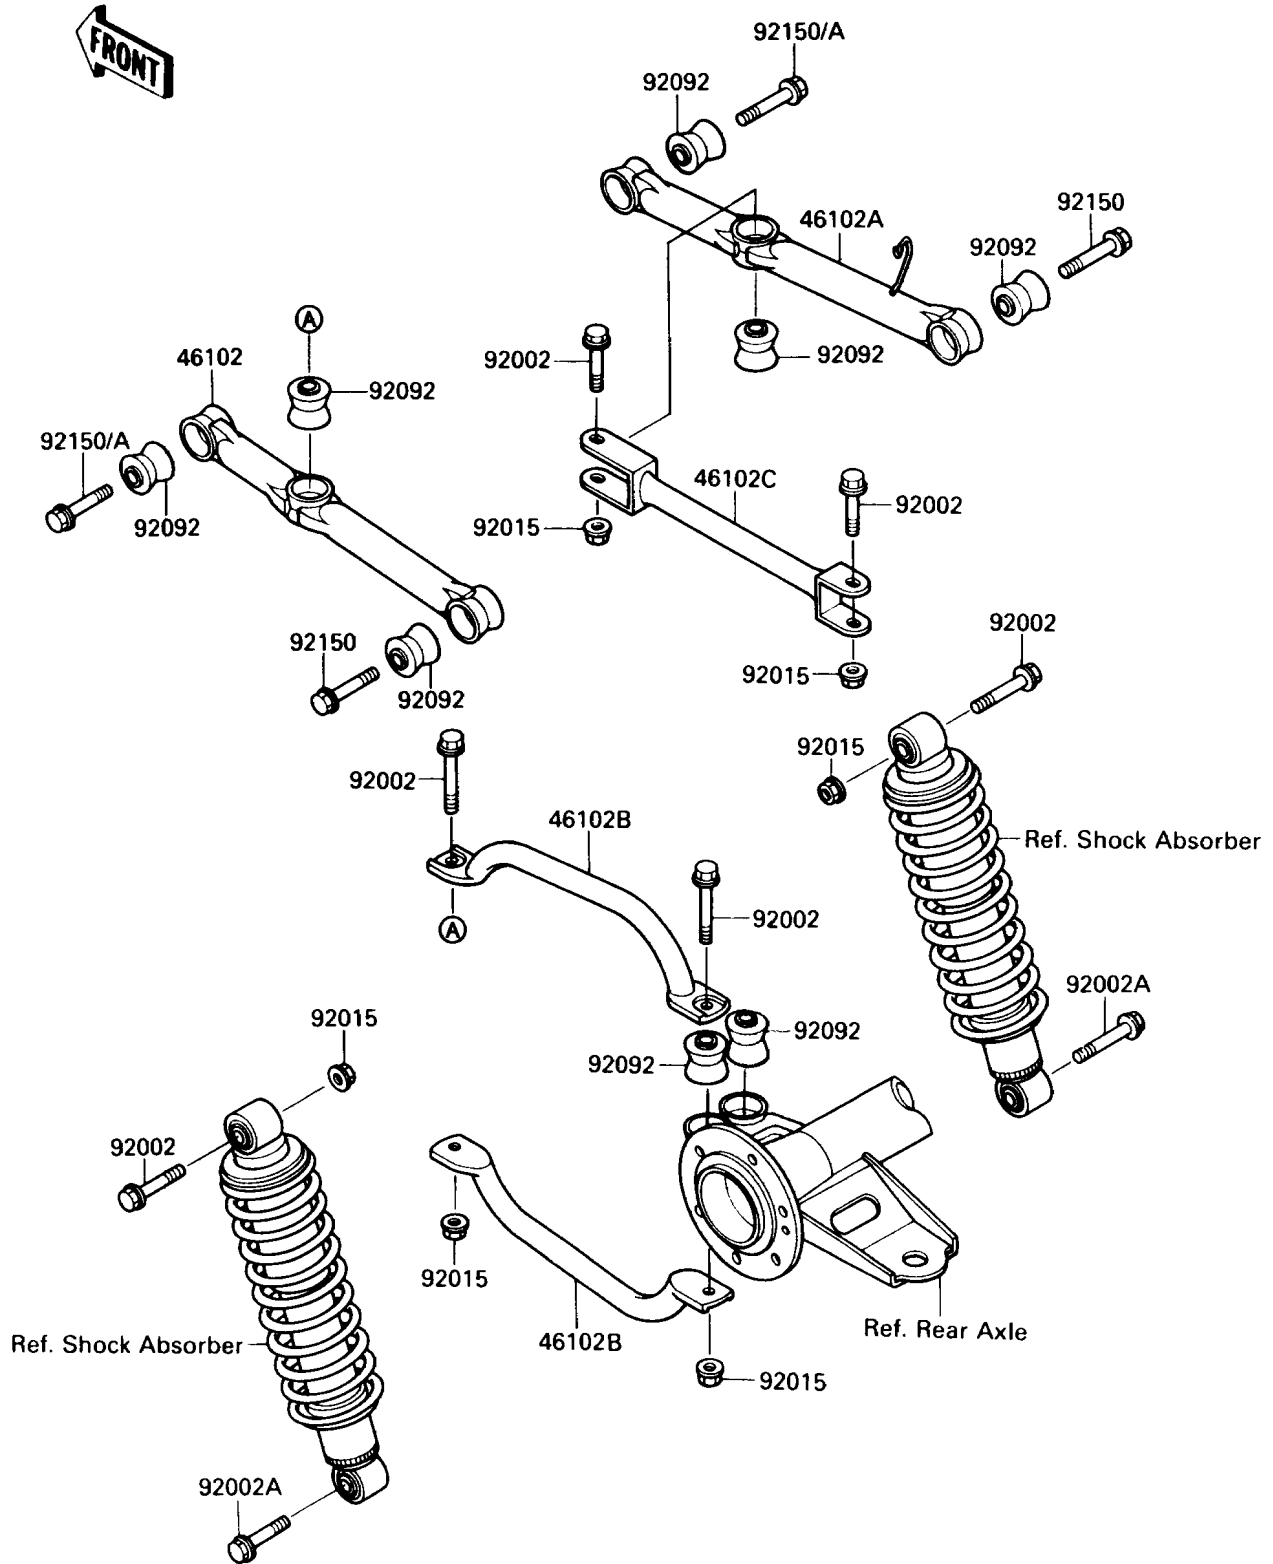

1990 Bayou 220

PARTS DIAGRAM

Rear Suspension

F2153

1990 Bayou 220

PARTS LIST

Rear Suspension

ITEM NAME

PART NUMBER

QUANTITY
