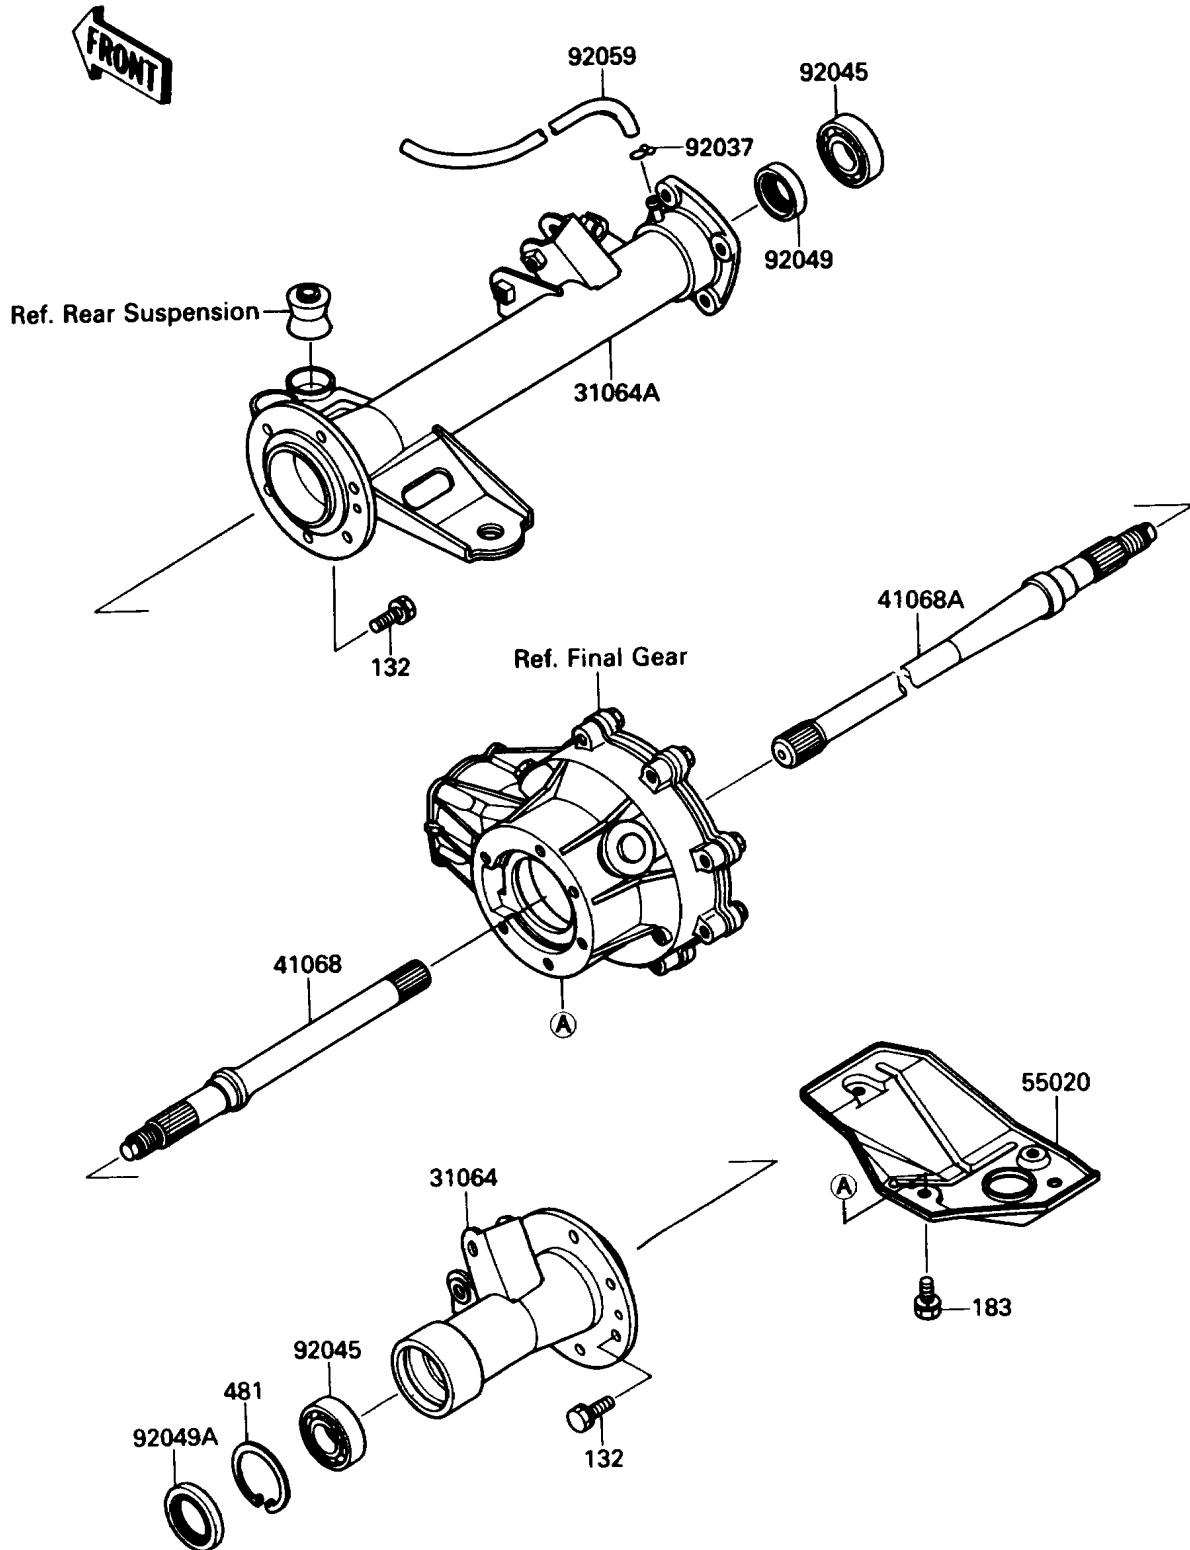

1990 Bayou 220

PARTS DIAGRAM

Rear Axle

E3133-0002

1990 Bayou 220

PARTS LIST

Rear Axle

ITEM NAME

PART NUMBER

QUANTITY
