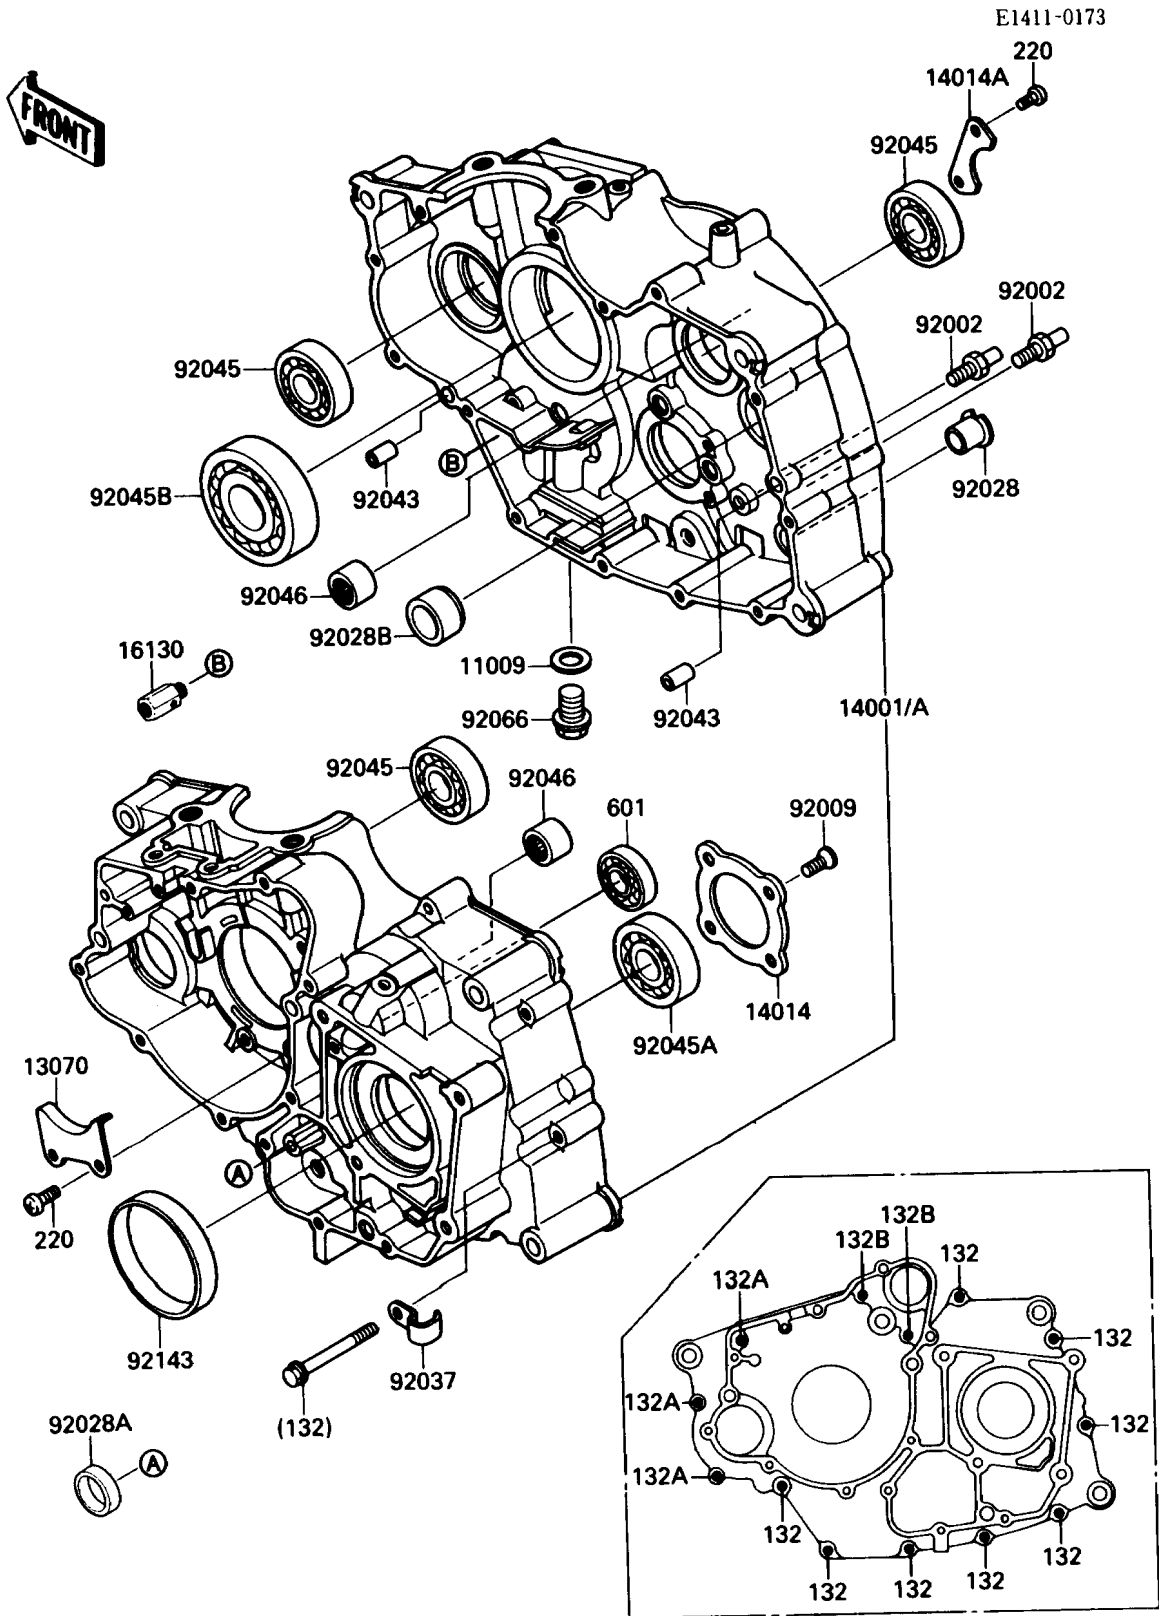

1990 Bayou 220

PARTS DIAGRAM

Crankcase

1990 Bayou 220

PARTS LIST

Crankcase

ITEM NAME

PART NUMBER

QUANTITY
