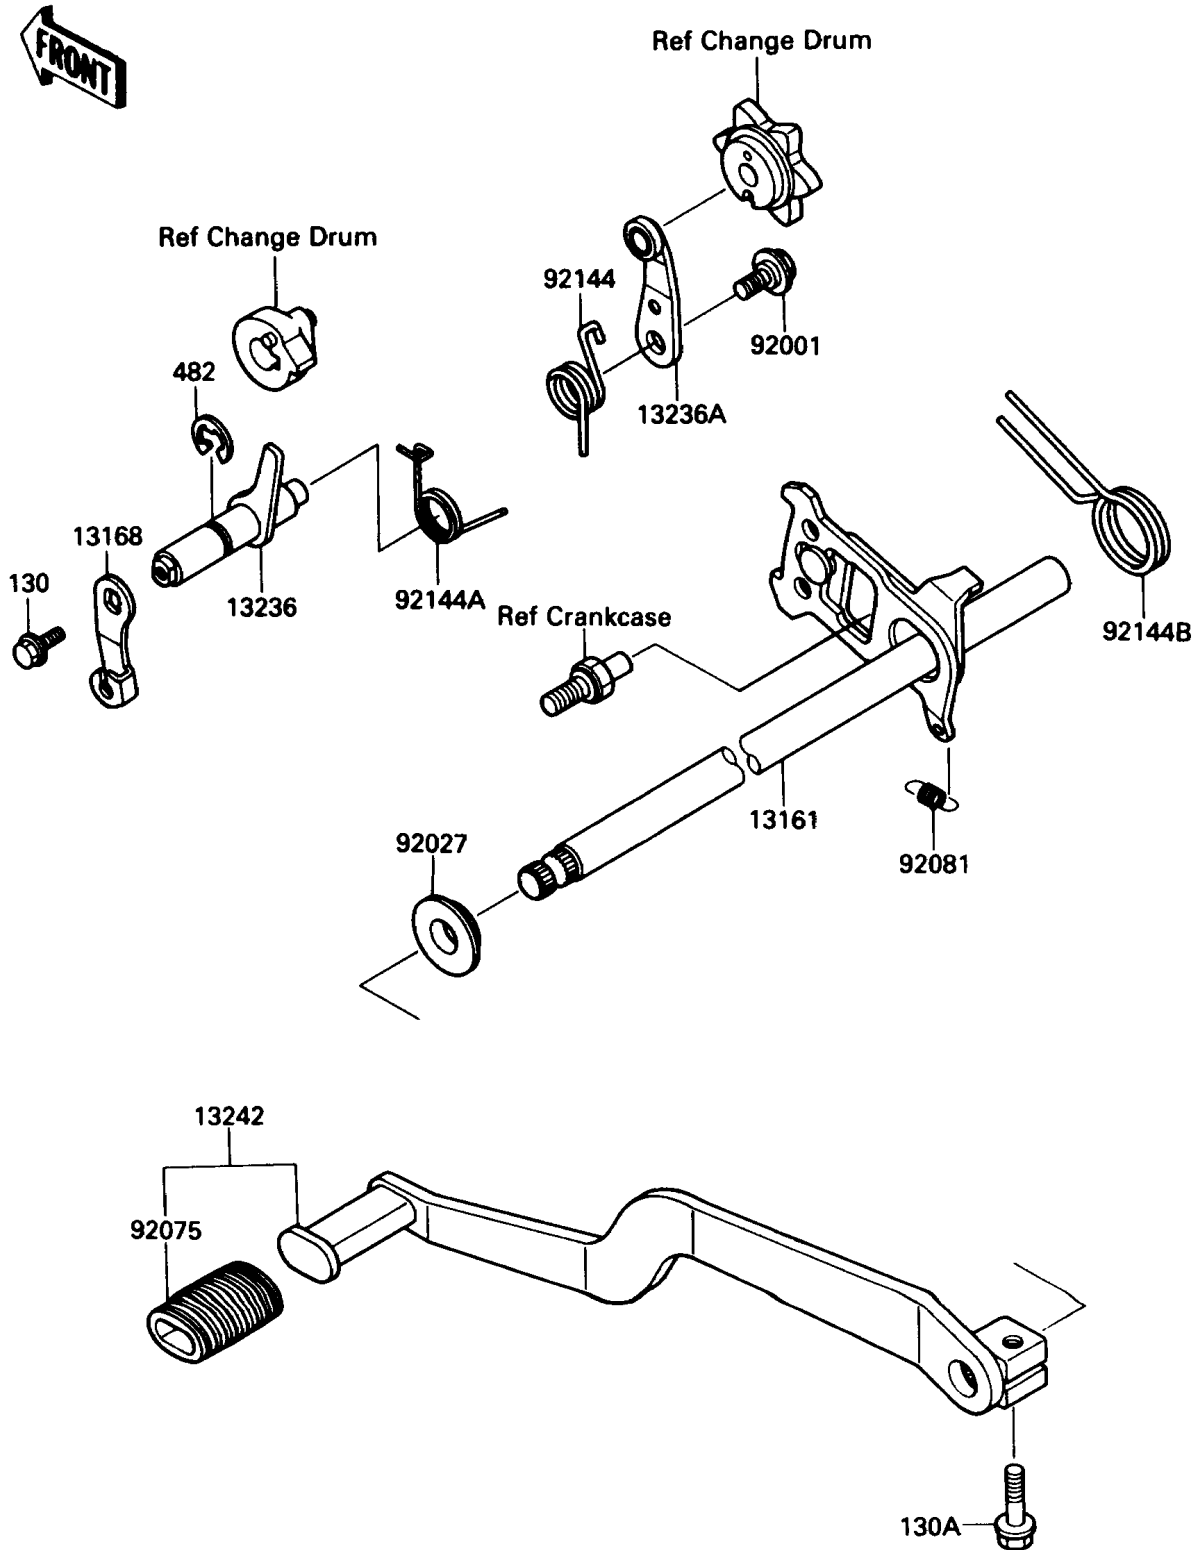

1991 Bayou 220

PARTS DIAGRAM

Gear Change Mechanism

E1370-0183

1991 Bayou 220

PARTS LIST

Gear Change Mechanism

ITEM NAME

PART NUMBER

QUANTITY
