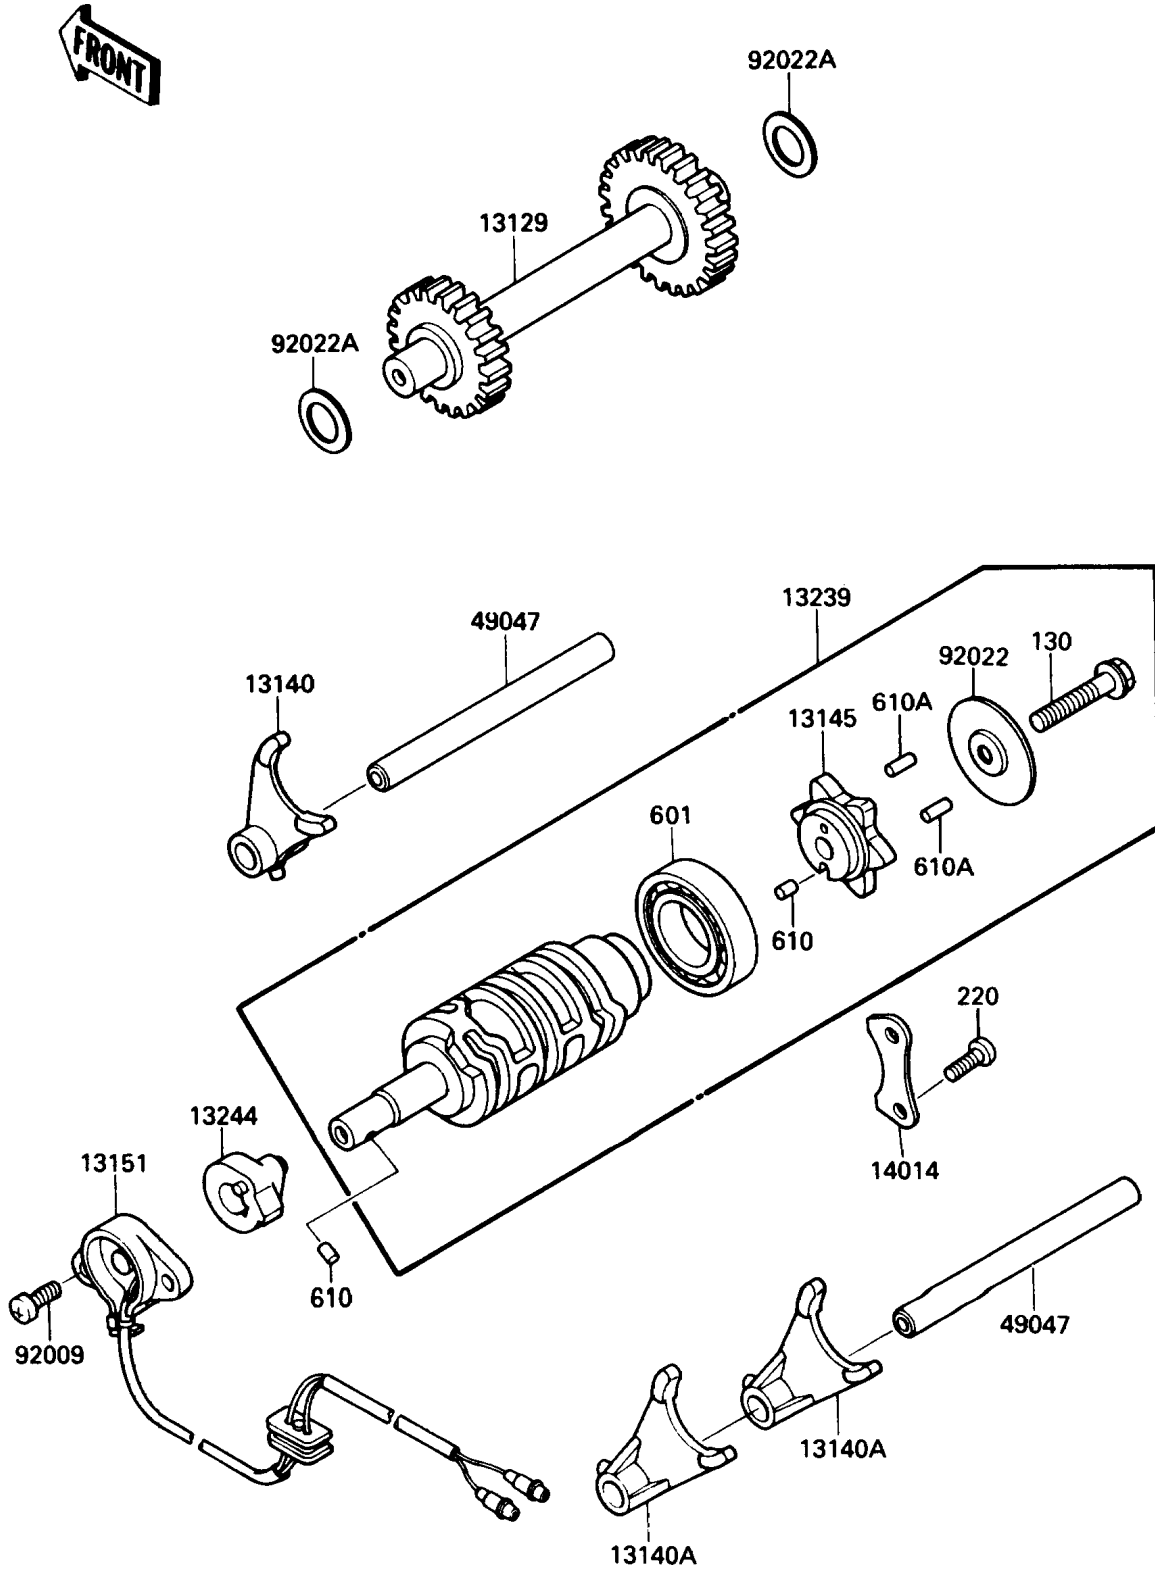

## PARTS DIAGRAM

### Change Drum/Shift Fork

E1362-0124

## PARTS LIST

### Change Drum/Shift Fork

**ITEM NAME**

**PART NUMBER**

**QUANTITY**

---