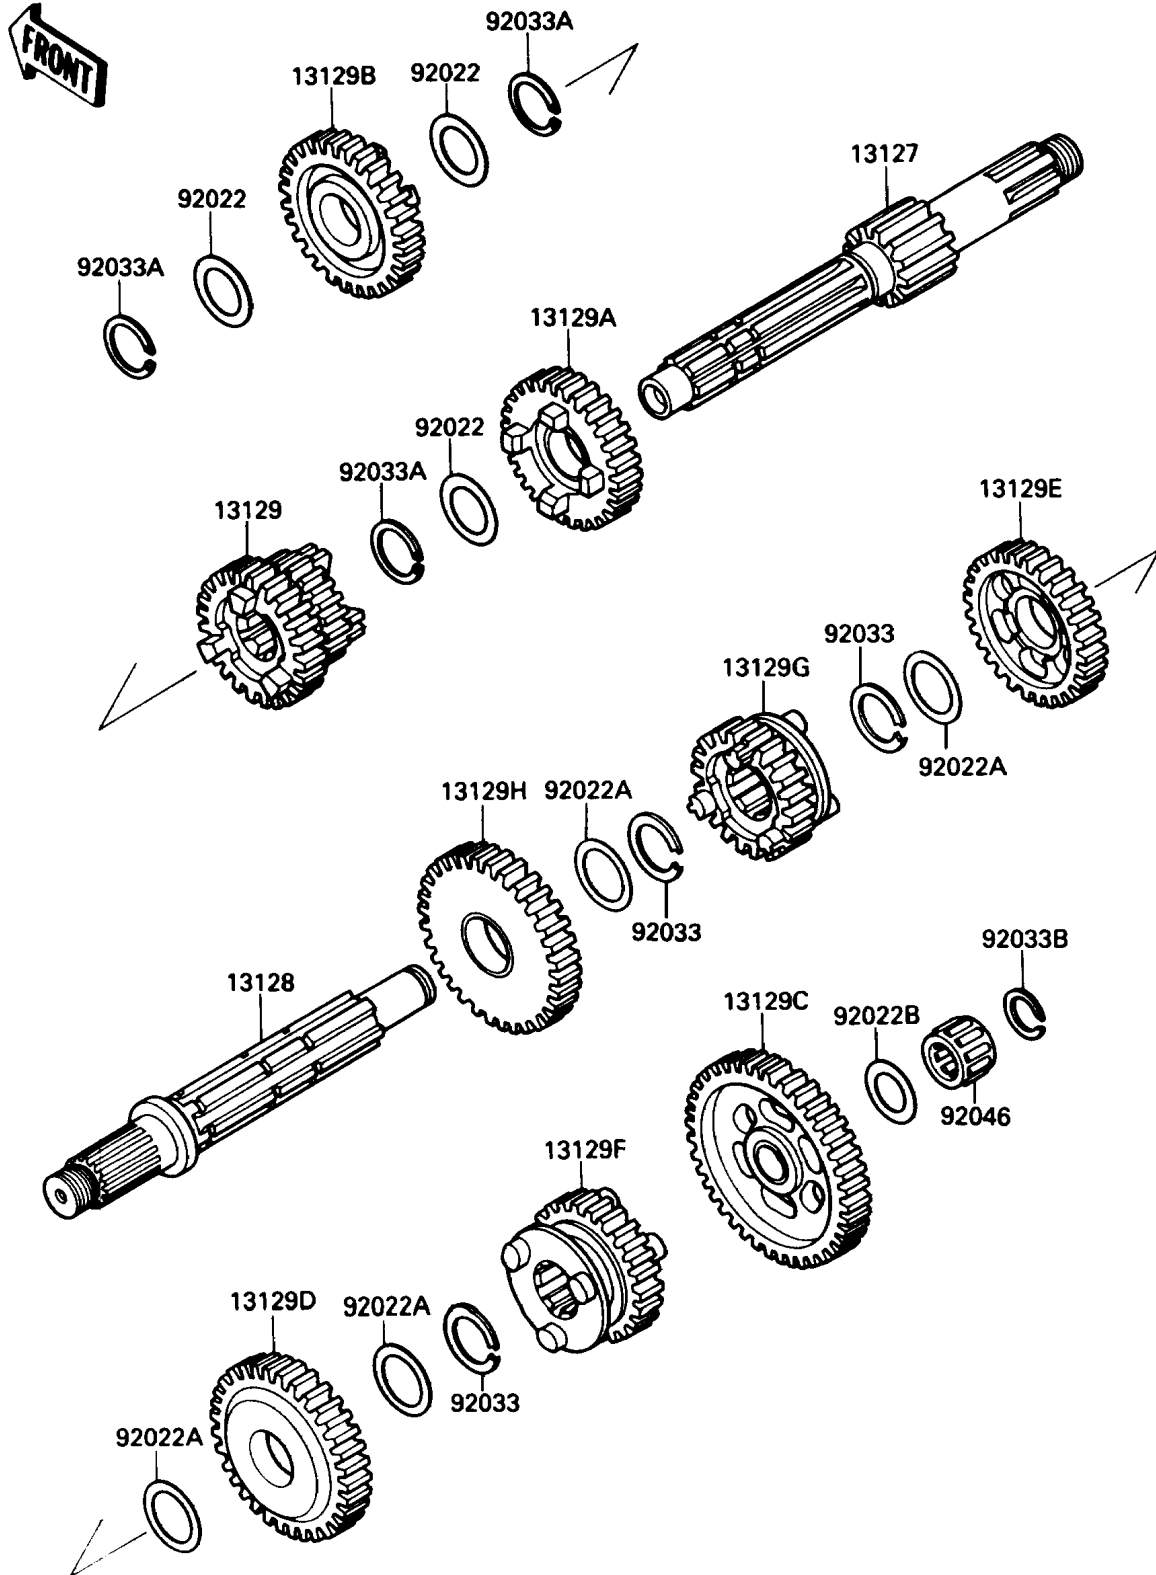

1990 Bayou 220

PARTS DIAGRAM

Transmission

E1361-0190

1990 Bayou 220

PARTS LIST

Transmission

Kawasaki

Let the Good Times Roll®

ITEM NAME

PART NUMBER

QUANTITY
