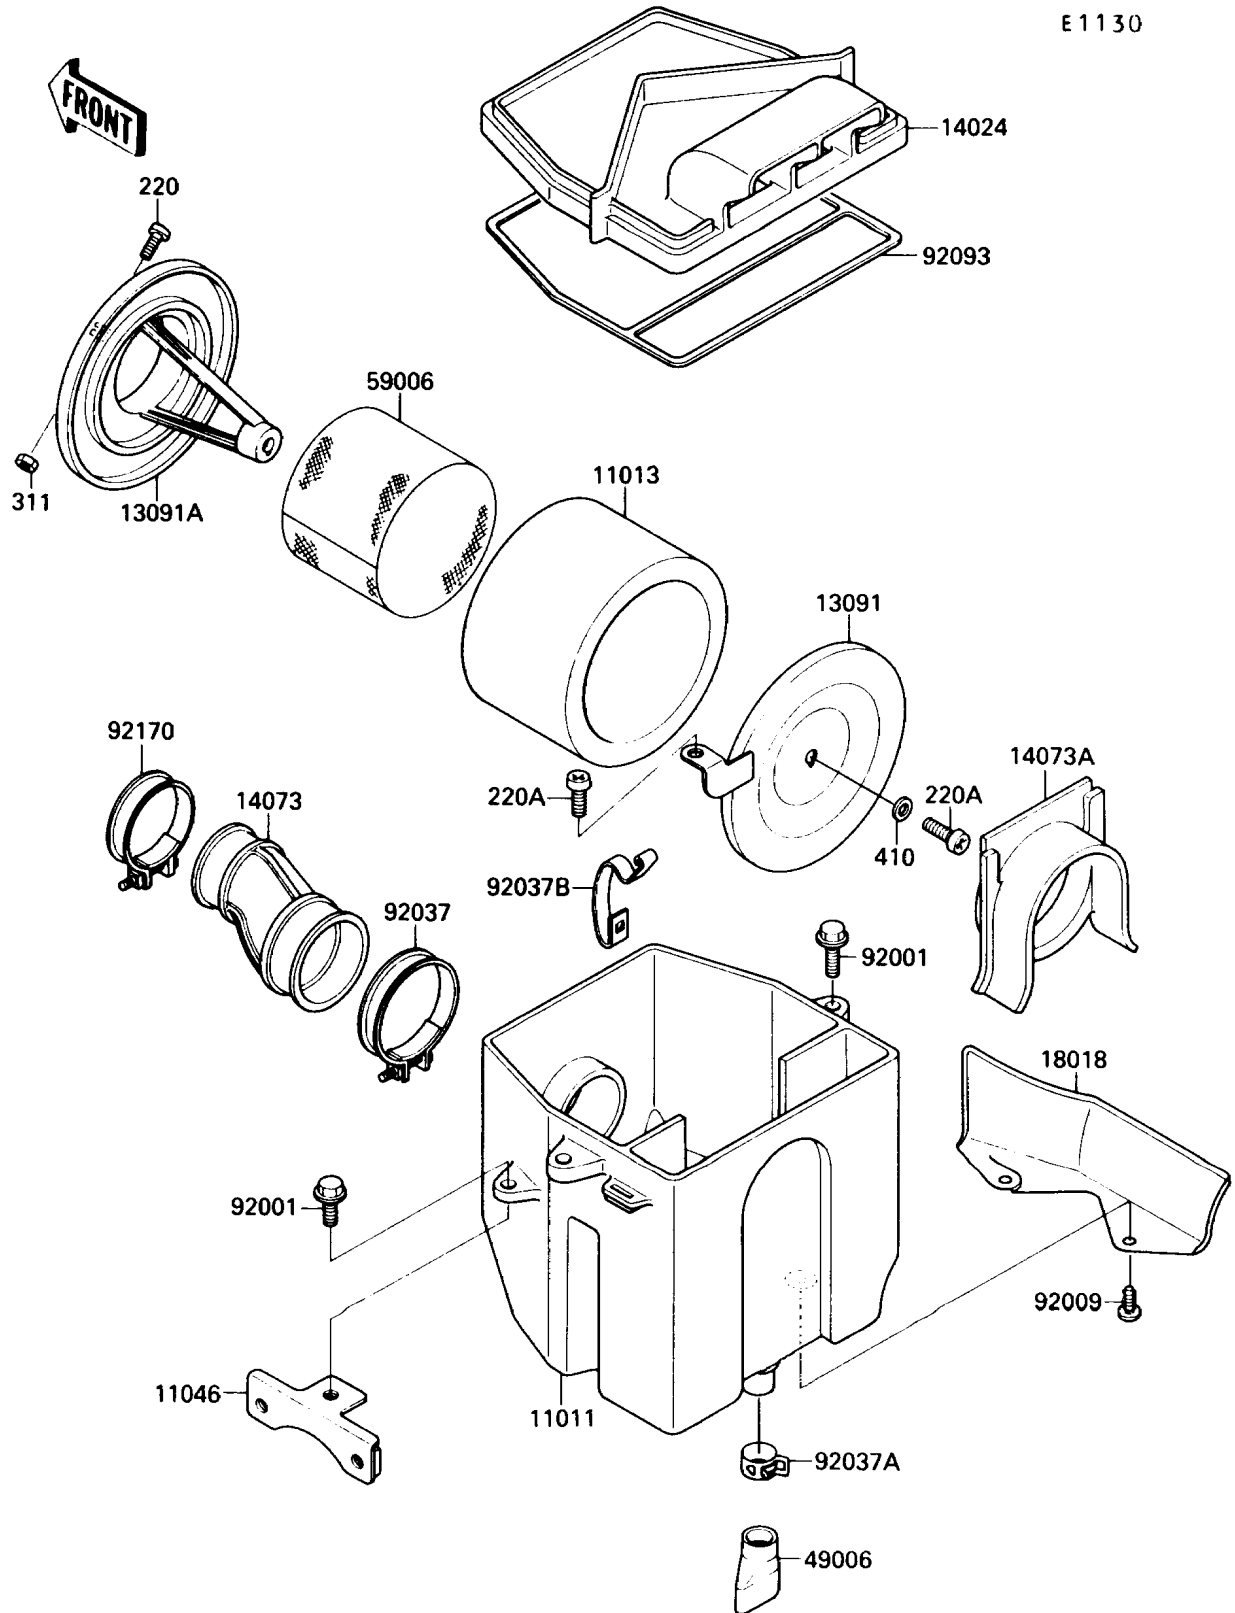

1989 Bayou 220

PARTS DIAGRAM

Air Filter

E 1130

1989 Bayou 220

PARTS LIST

Air Filter

ITEM NAME

PART NUMBER

QUANTITY
