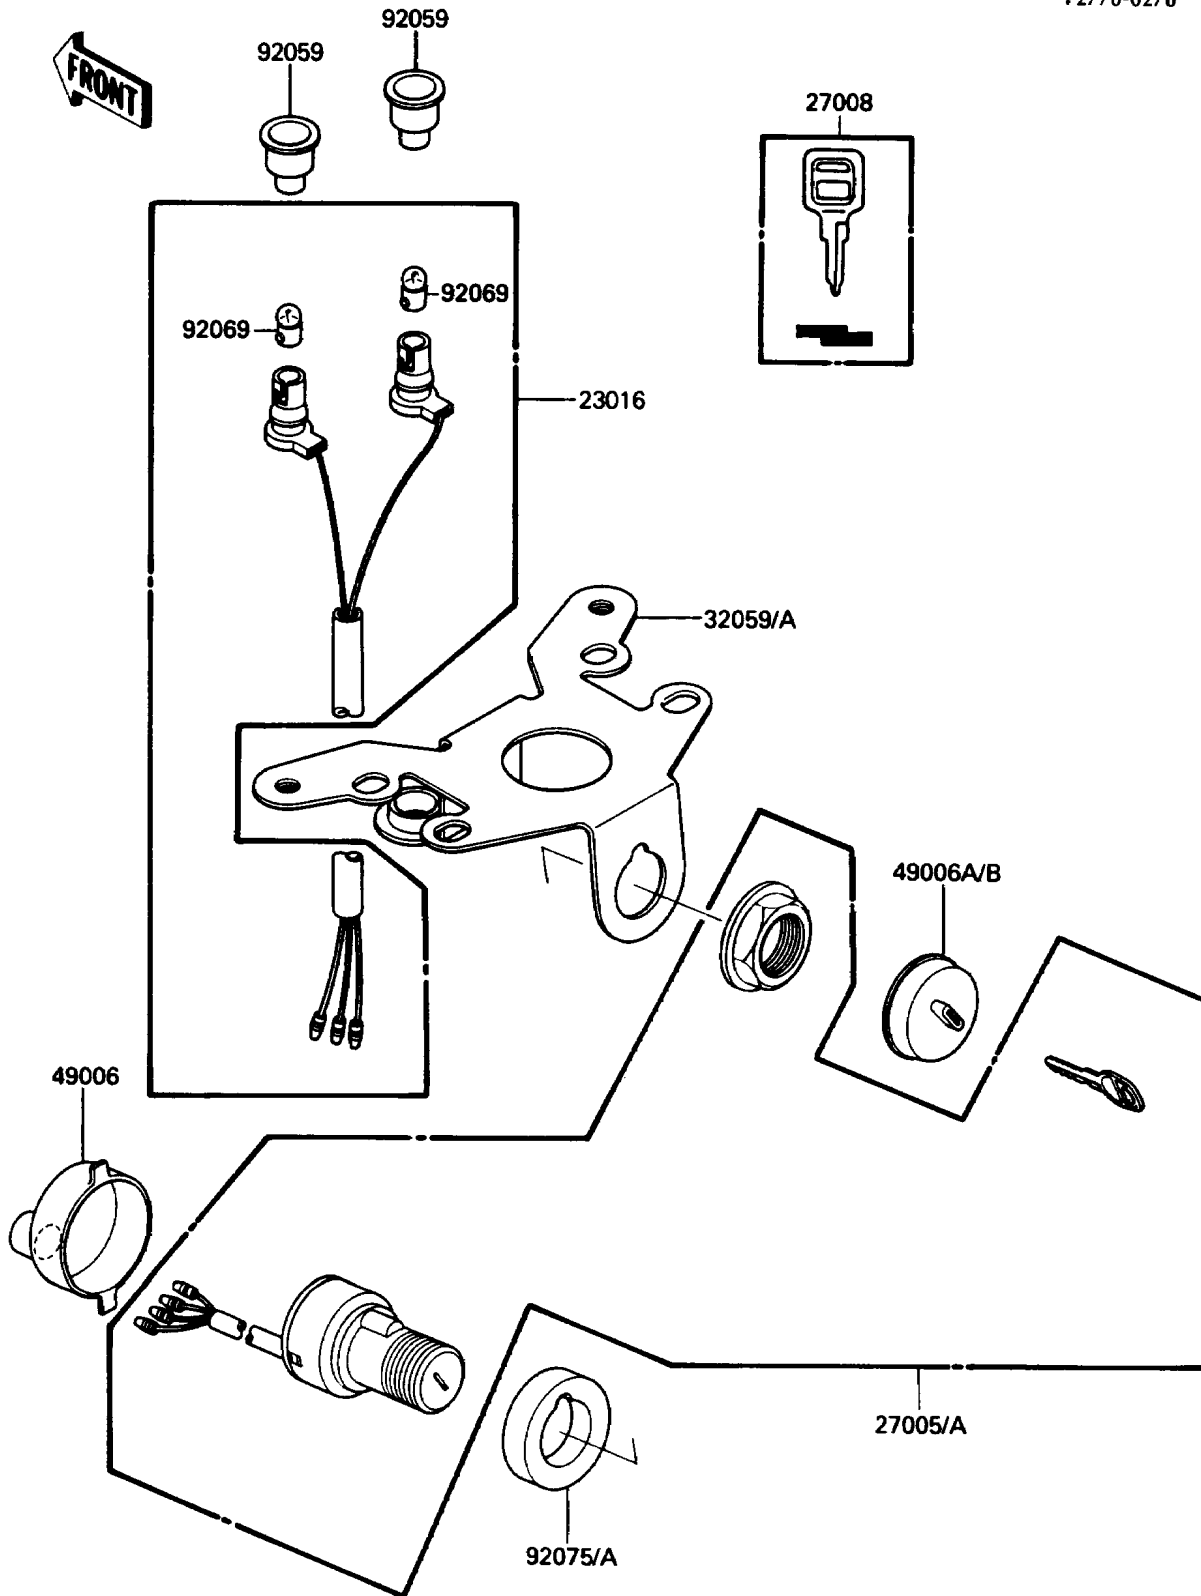

1988 Bayou 185

PARTS DIAGRAM

Ignition Switch

F2770-0278

1988 Bayou 185

PARTS LIST

Ignition Switch

ITEM NAME

PART NUMBER

QUANTITY
