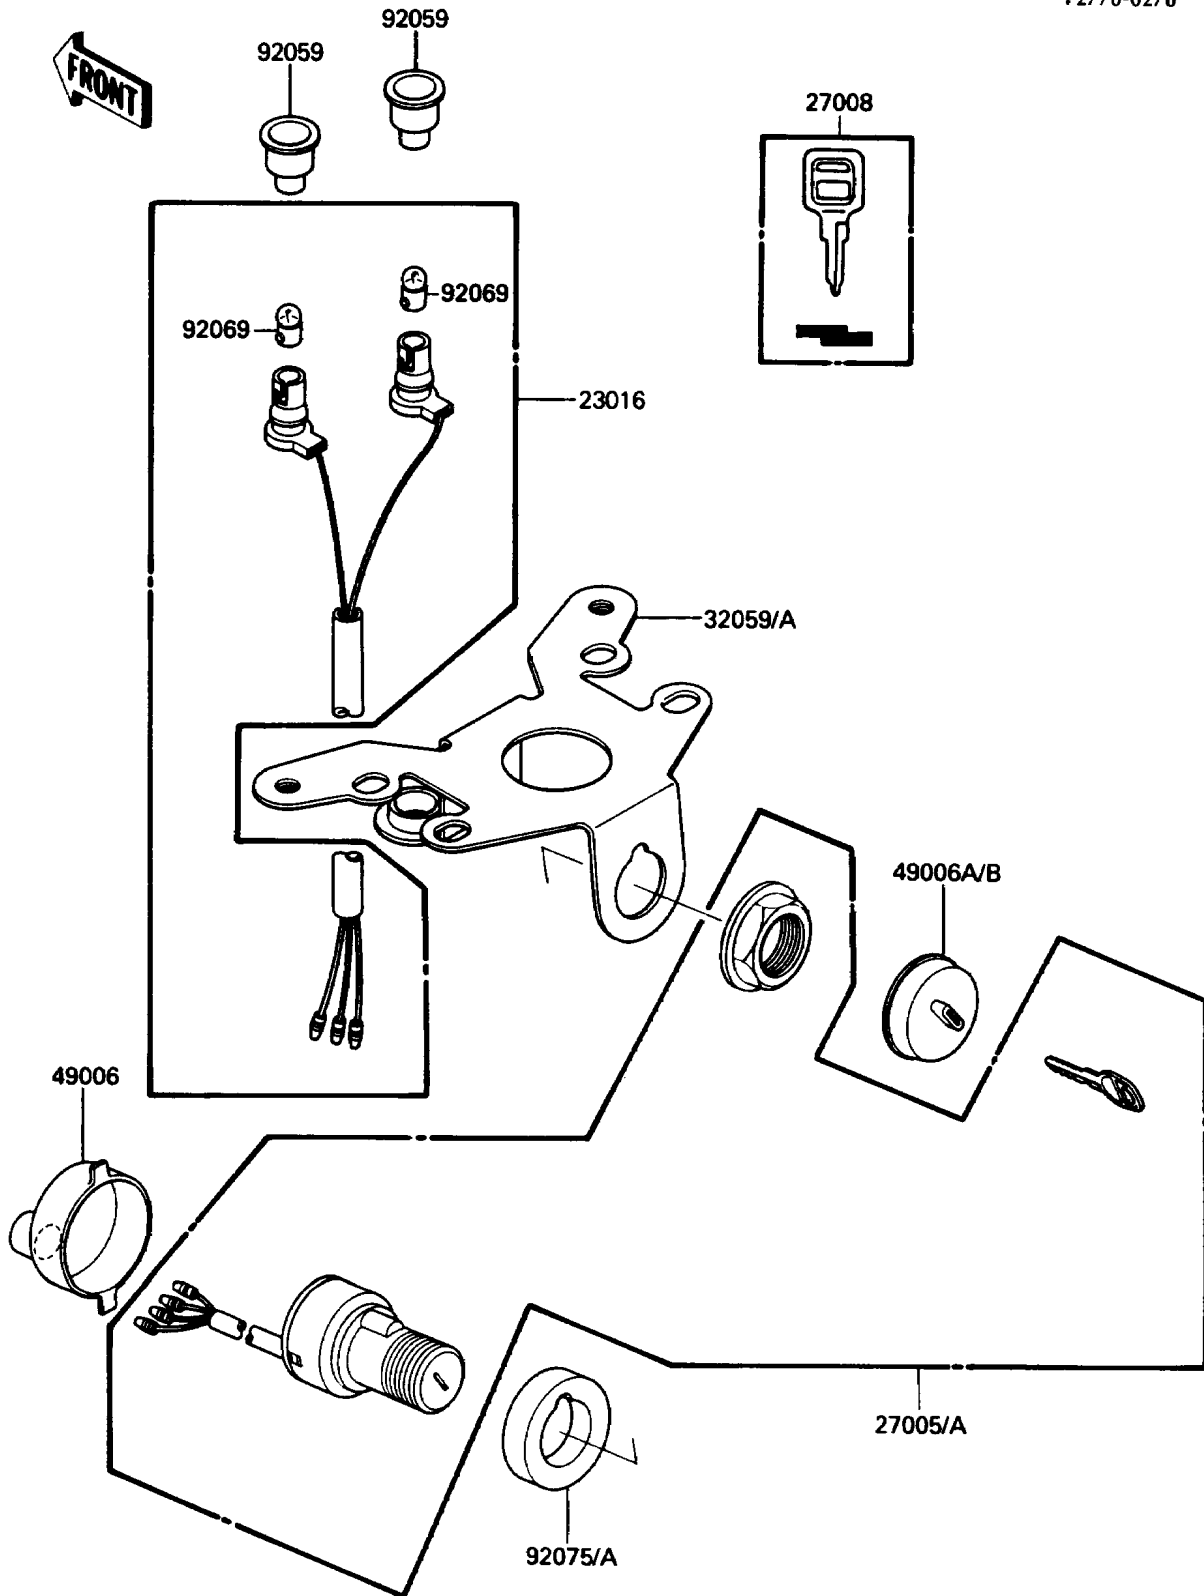

1987 Bayou 185

PARTS DIAGRAM

Ignition Switch

F2770-0278

1987 Bayou 185

PARTS LIST

Ignition Switch

ITEM NAME

PART NUMBER

QUANTITY
