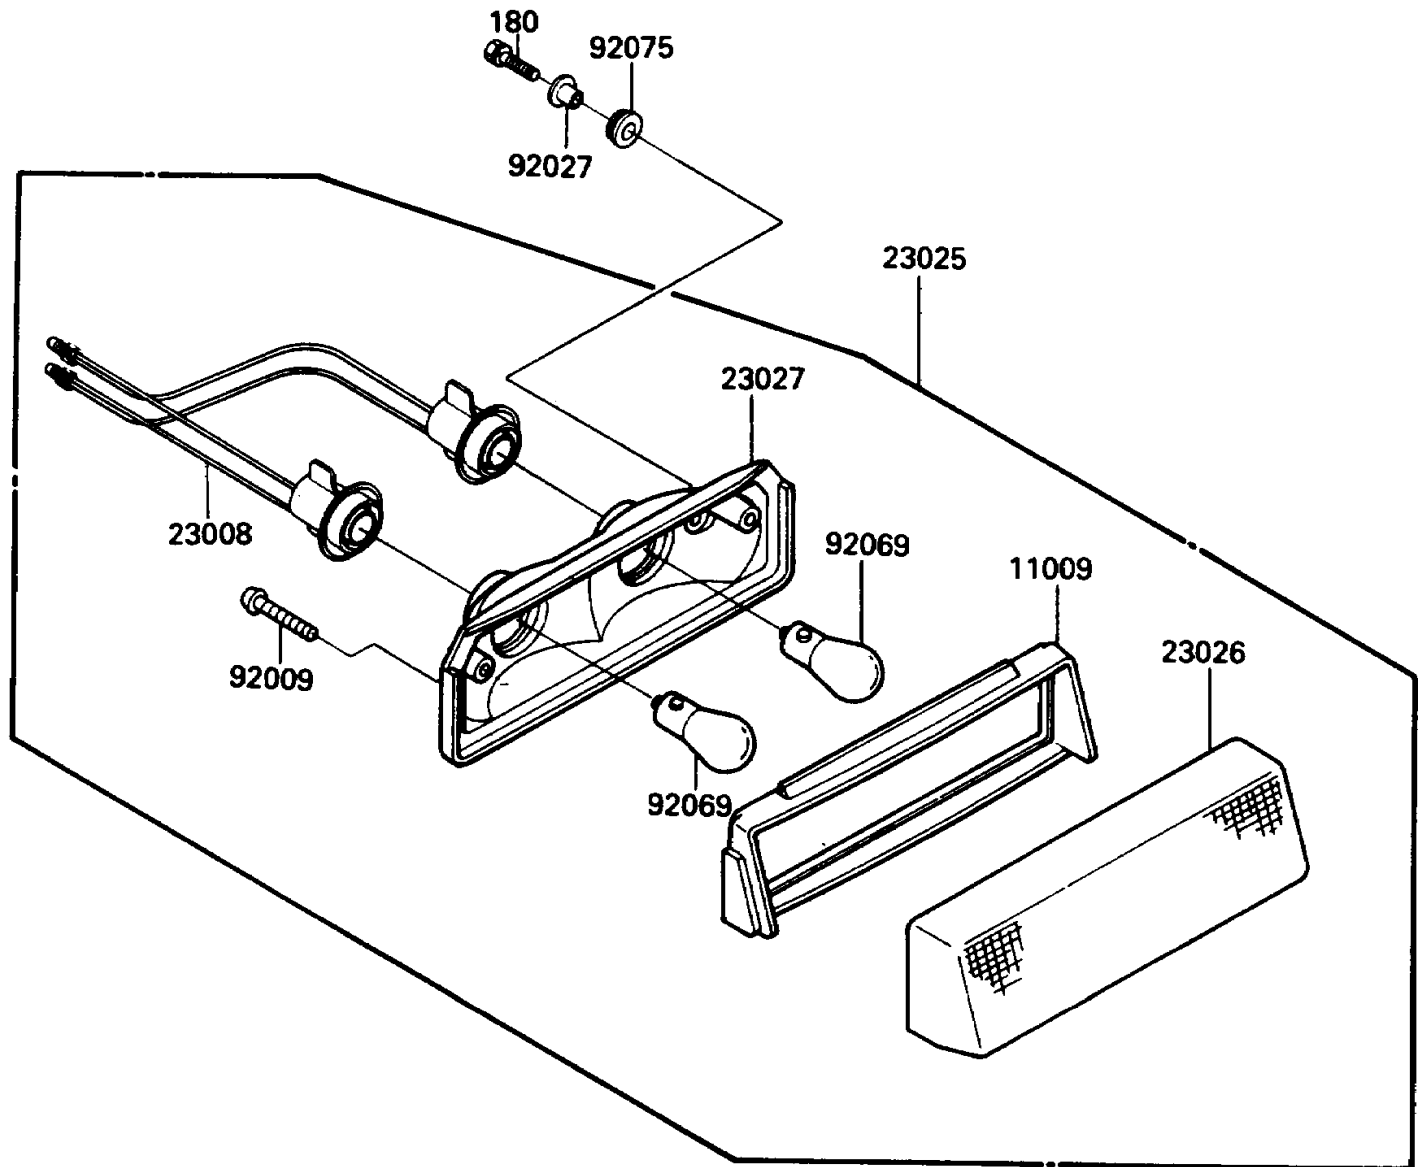

1988 Bayou 185

PARTS DIAGRAM

Taillight(s)

F2720-0206

1988 Bayou 185

PARTS LIST

Taillight(s)

ITEM NAME

PART NUMBER

QUANTITY
