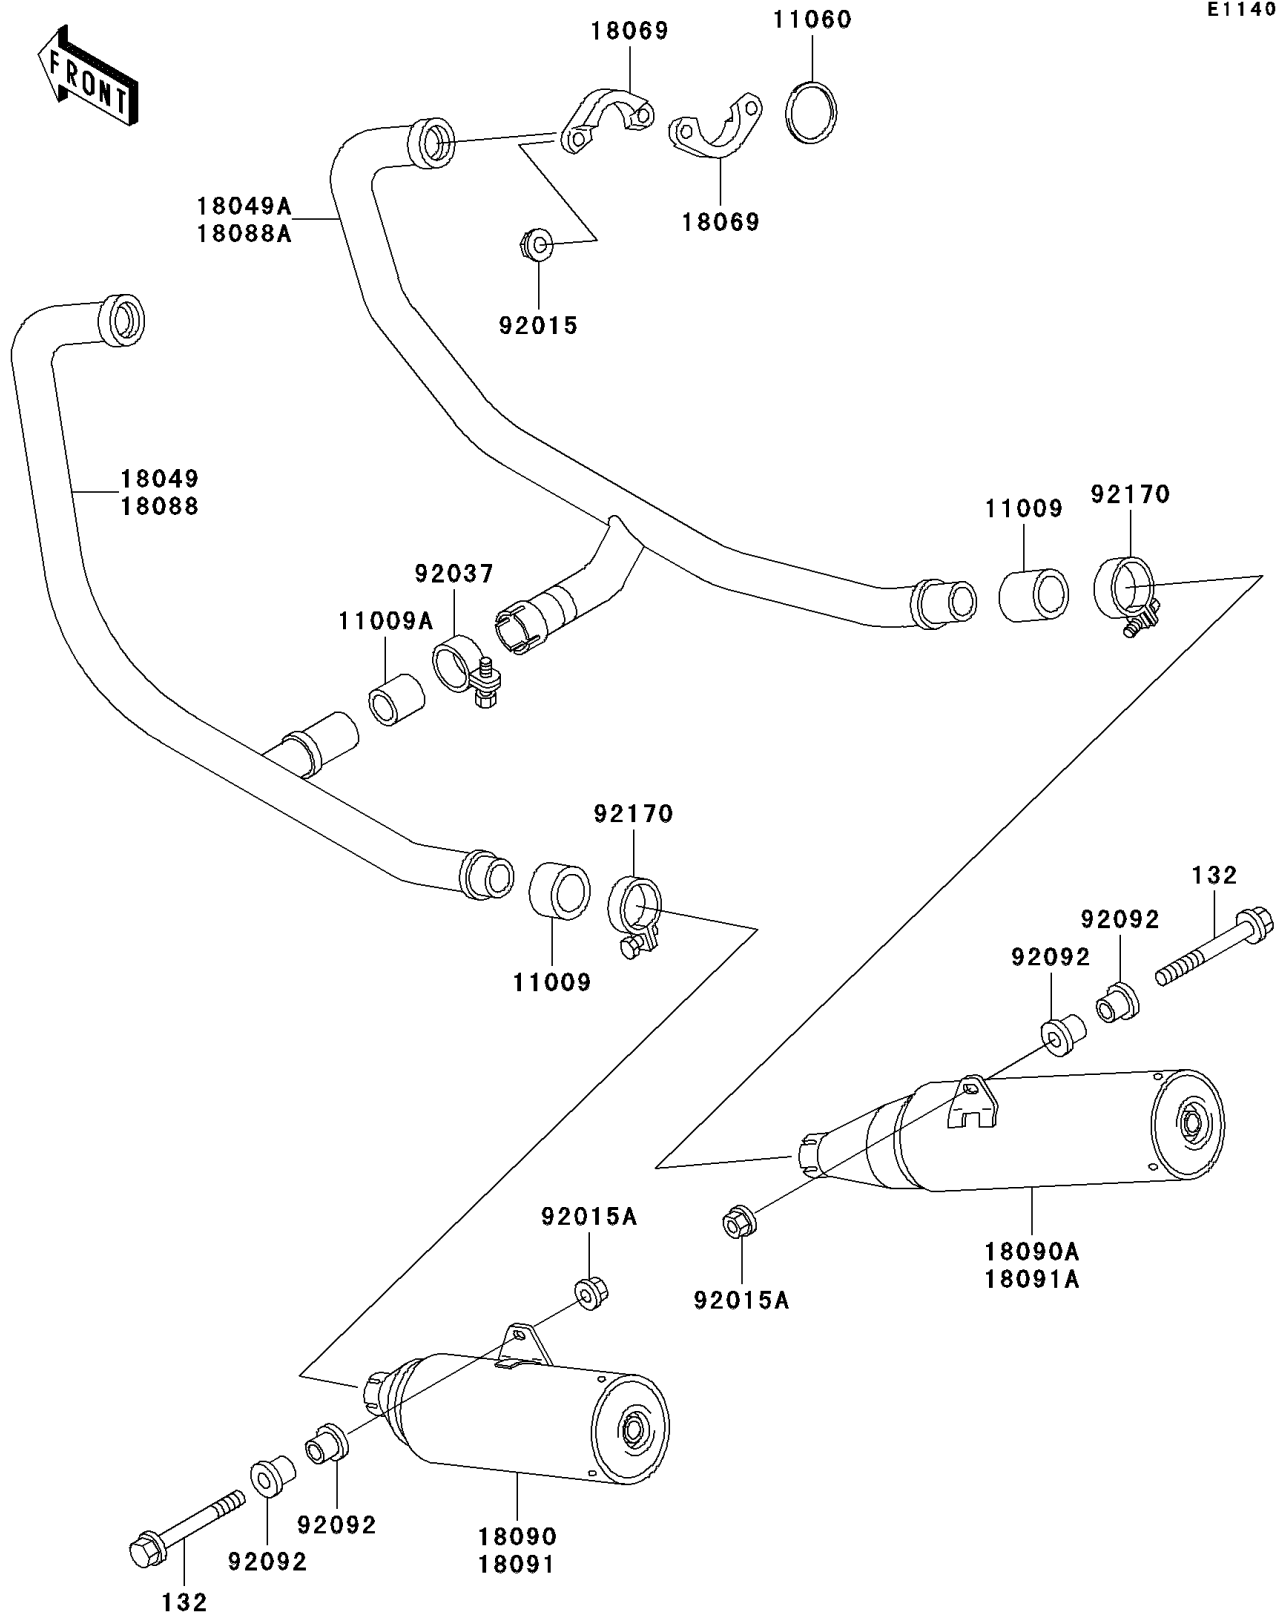

2008 Ninja[®] 500R

PARTS DIAGRAM

Muffler(s)

E1140

2008 Ninja[®] 500R

PARTS LIST

Muffler(s)

ITEM NAME

PART NUMBER

QUANTITY
