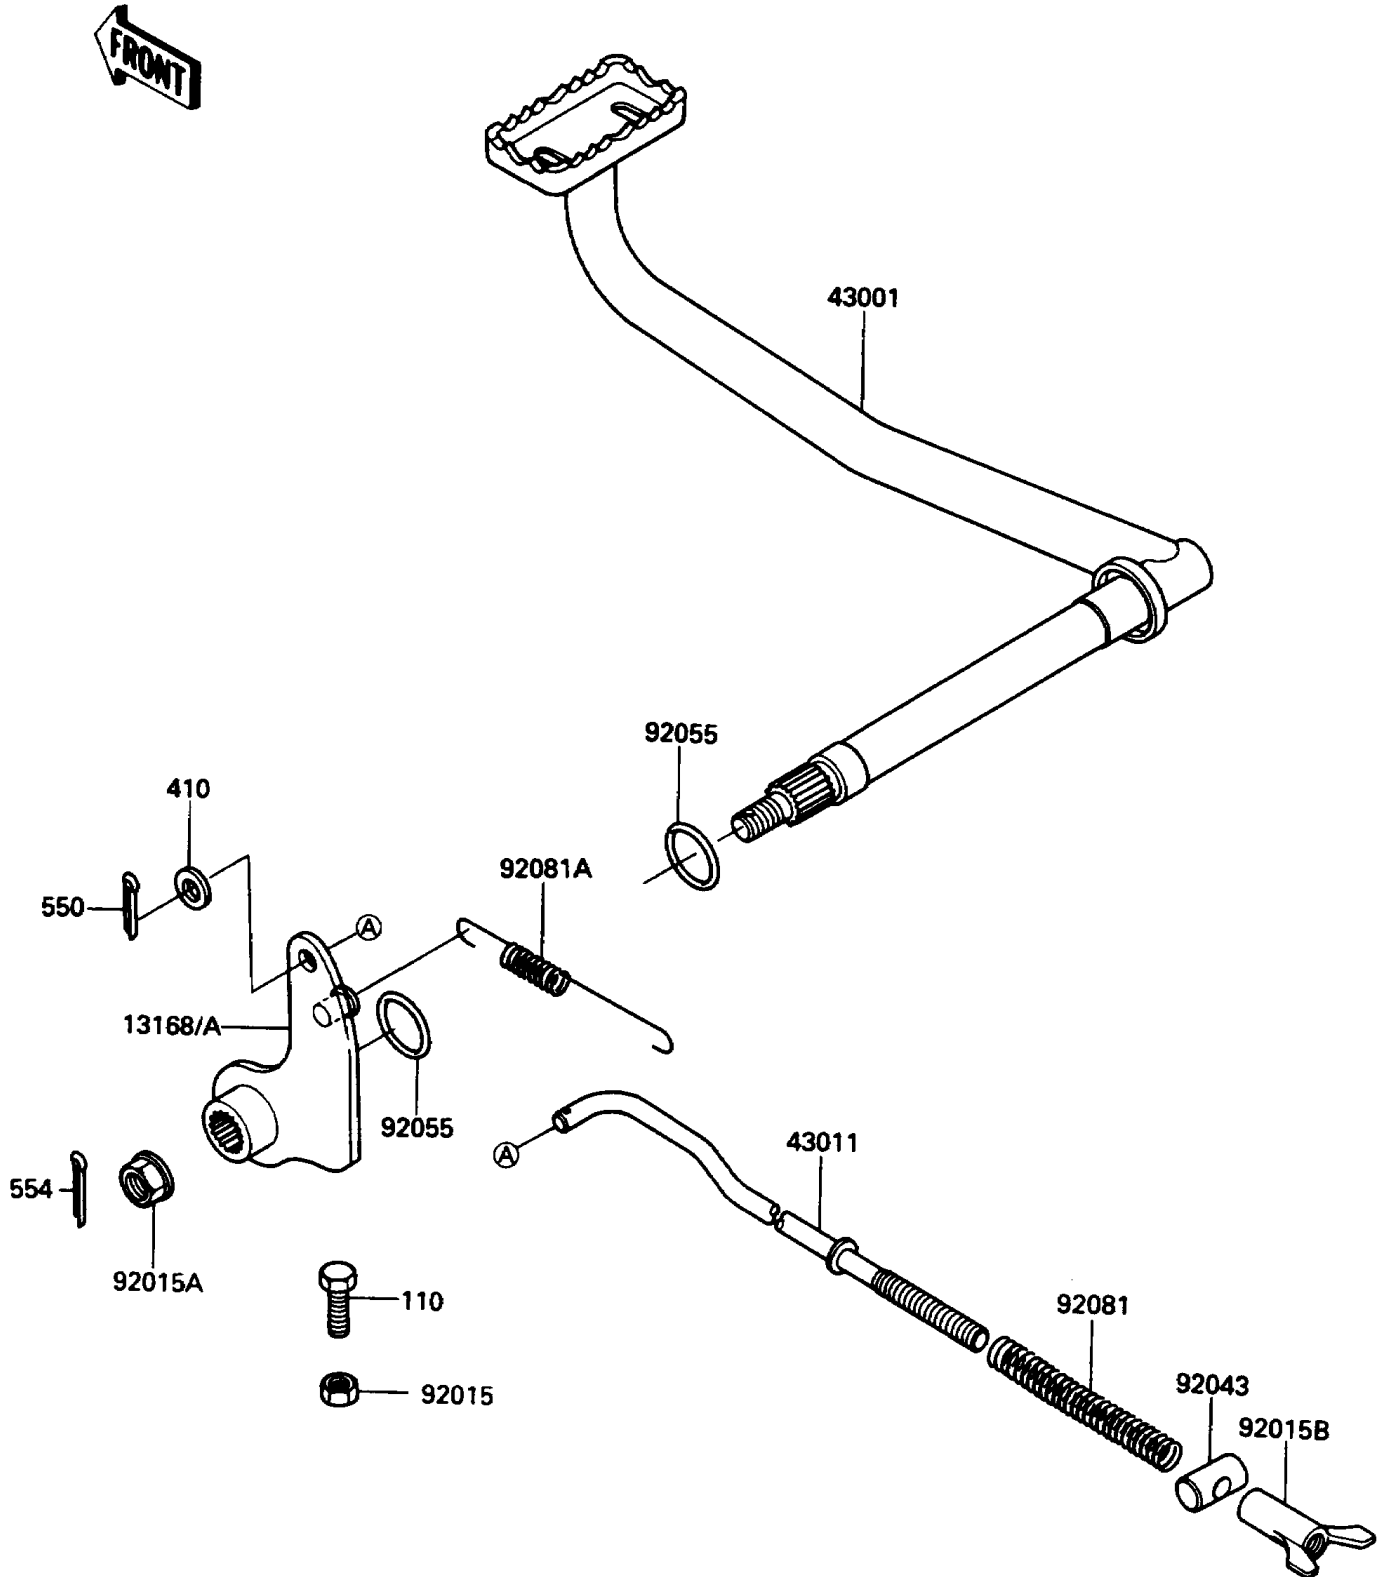

1988 Bayou 185

PARTS DIAGRAM

Brake Pedal

F2260-0150

1988 Bayou 185

PARTS LIST

Brake Pedal

Kawasaki

Let the Good Times Roll®

ITEM NAME

PART NUMBER

QUANTITY
