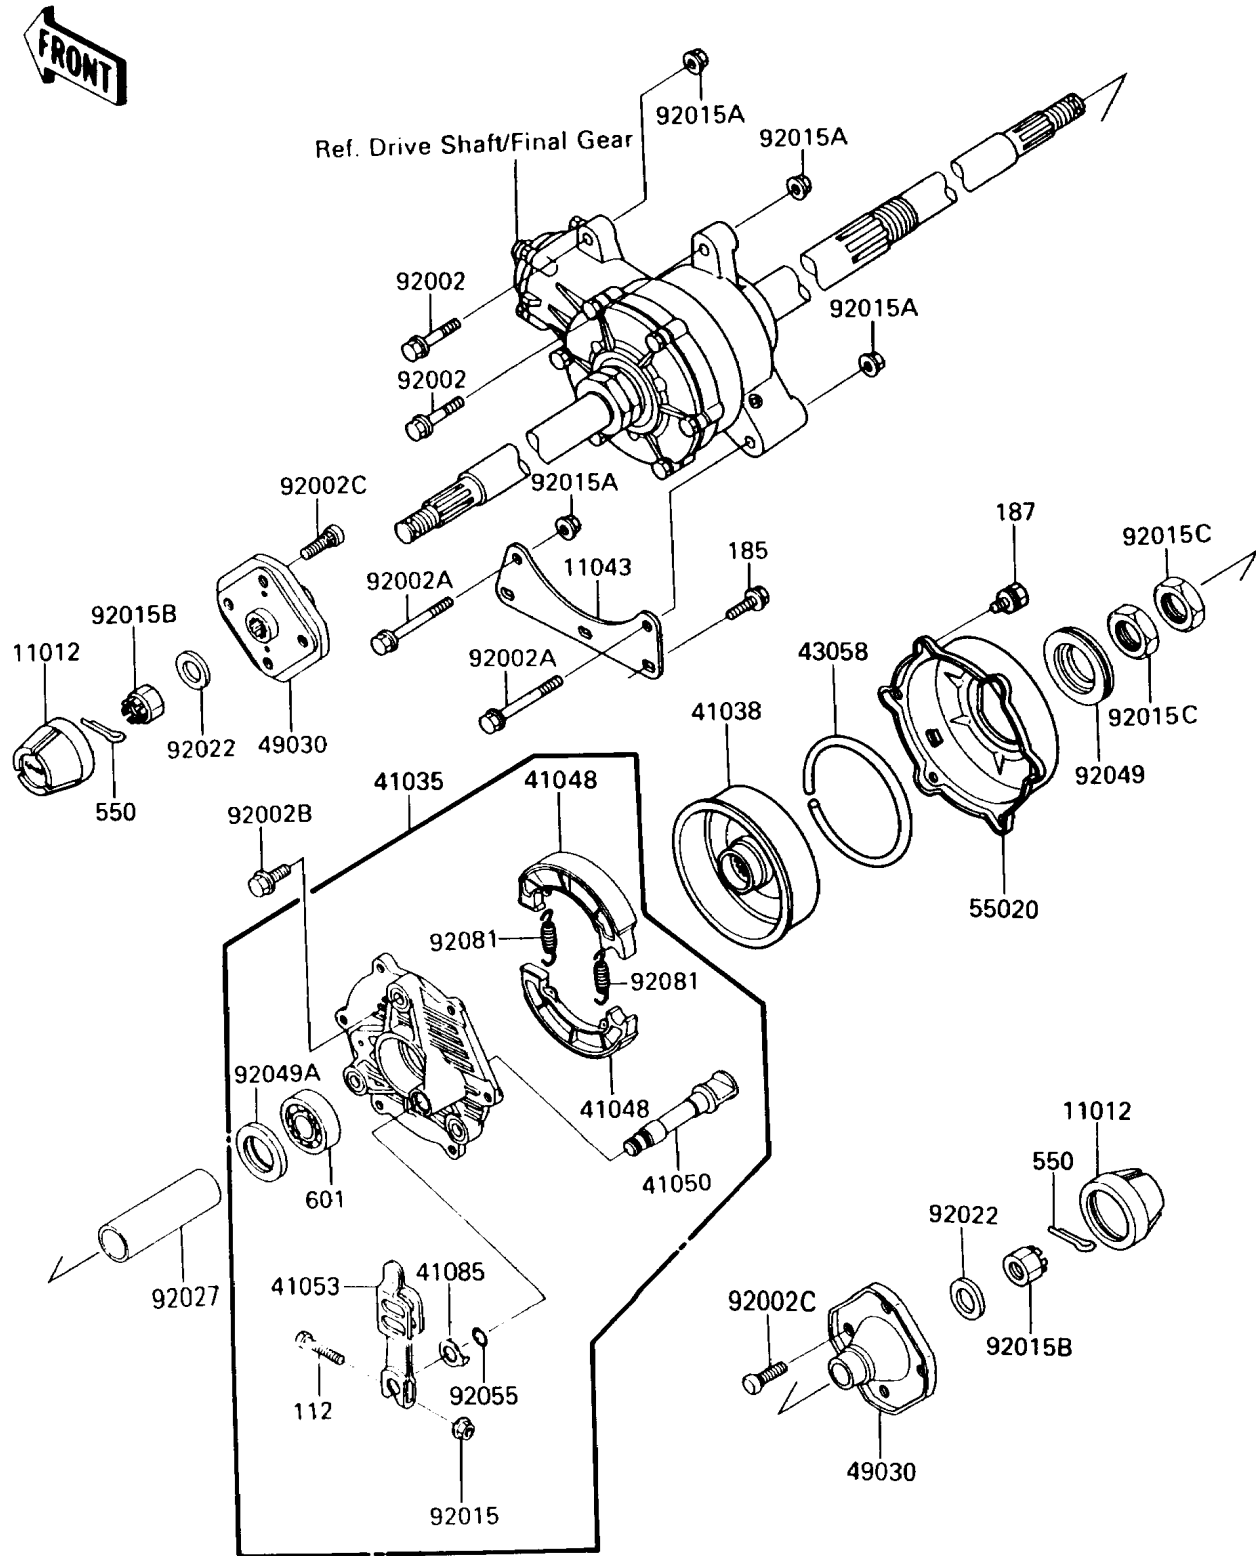

# 1988 Bayou 185

## PARTS DIAGRAM

### Rear Hub

**Kawasaki**

Let the Good Times Roll®

F2240-0199

## PARTS LIST

Rear Hub

**ITEM NAME**

**PART NUMBER**

**QUANTITY**

---