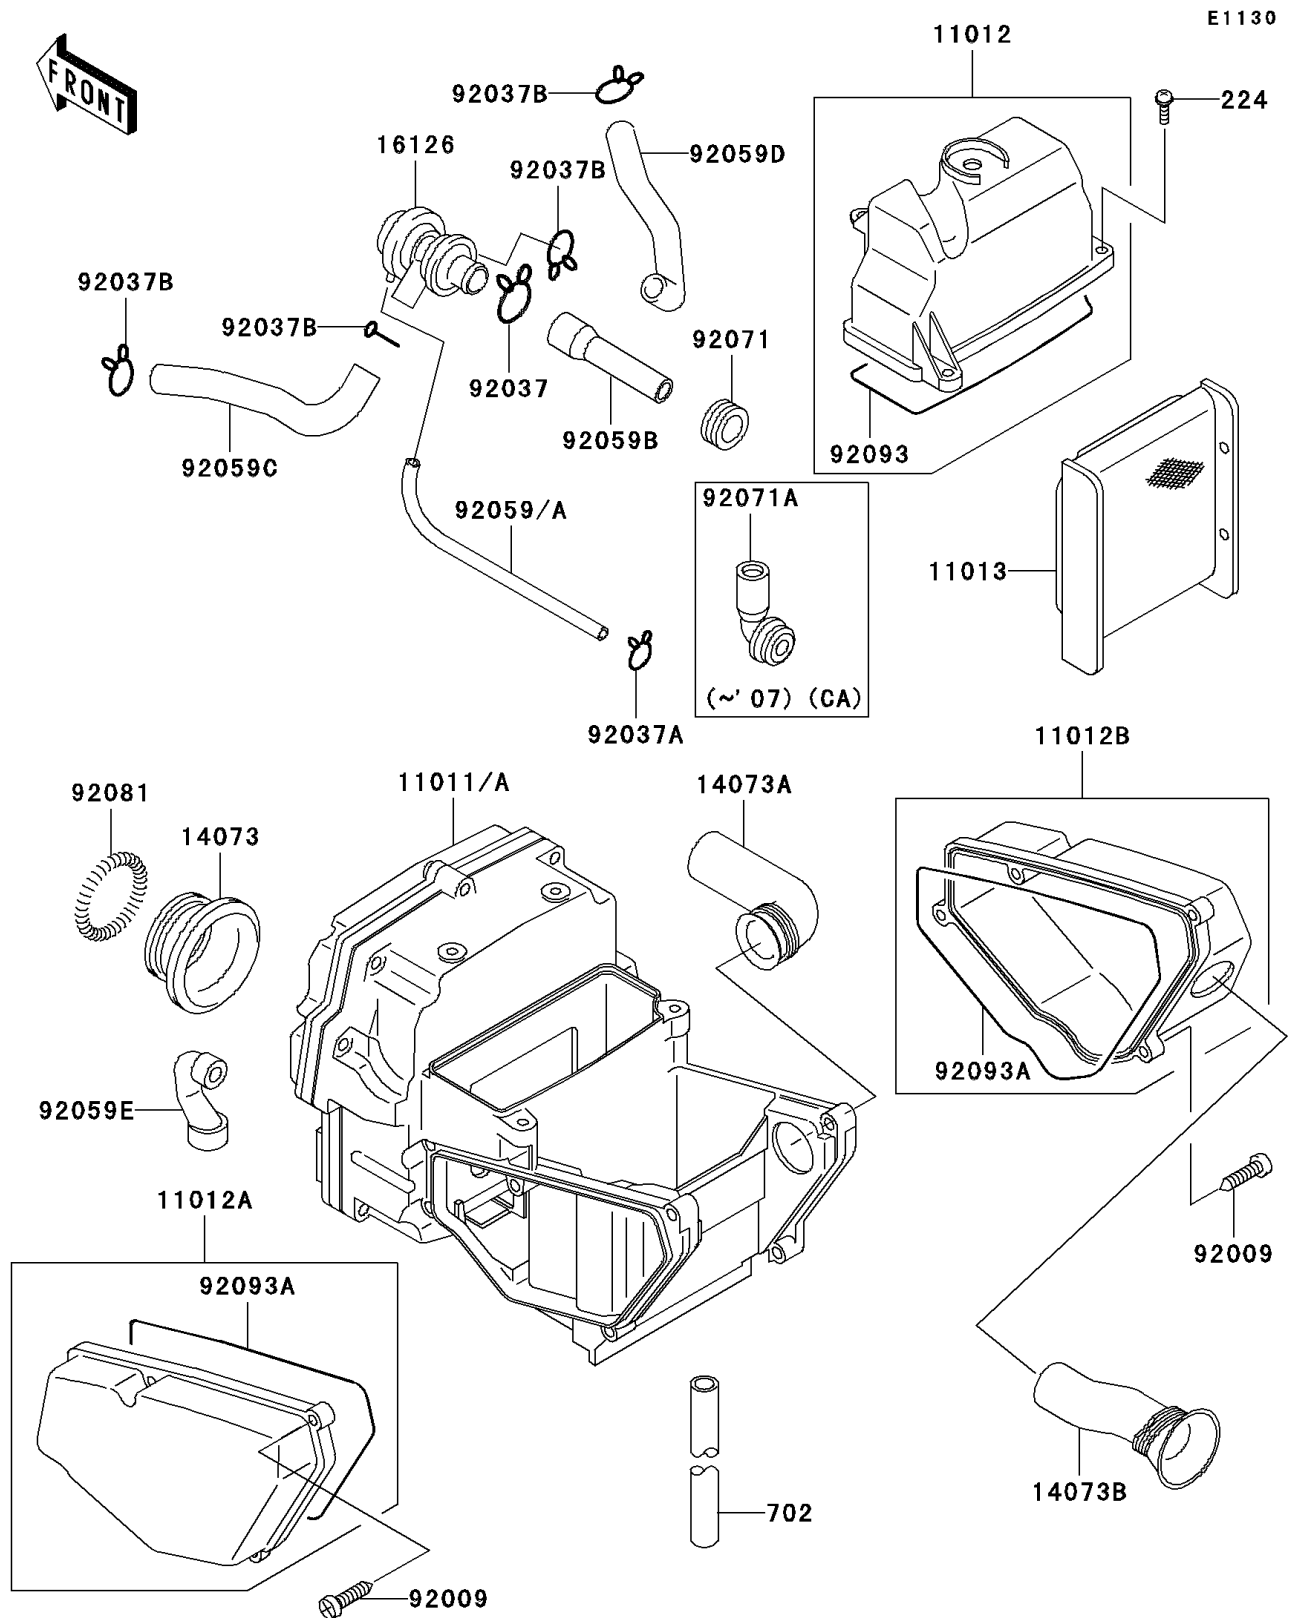

2008 Ninja® 500R

PARTS DIAGRAM

Air Cleaner