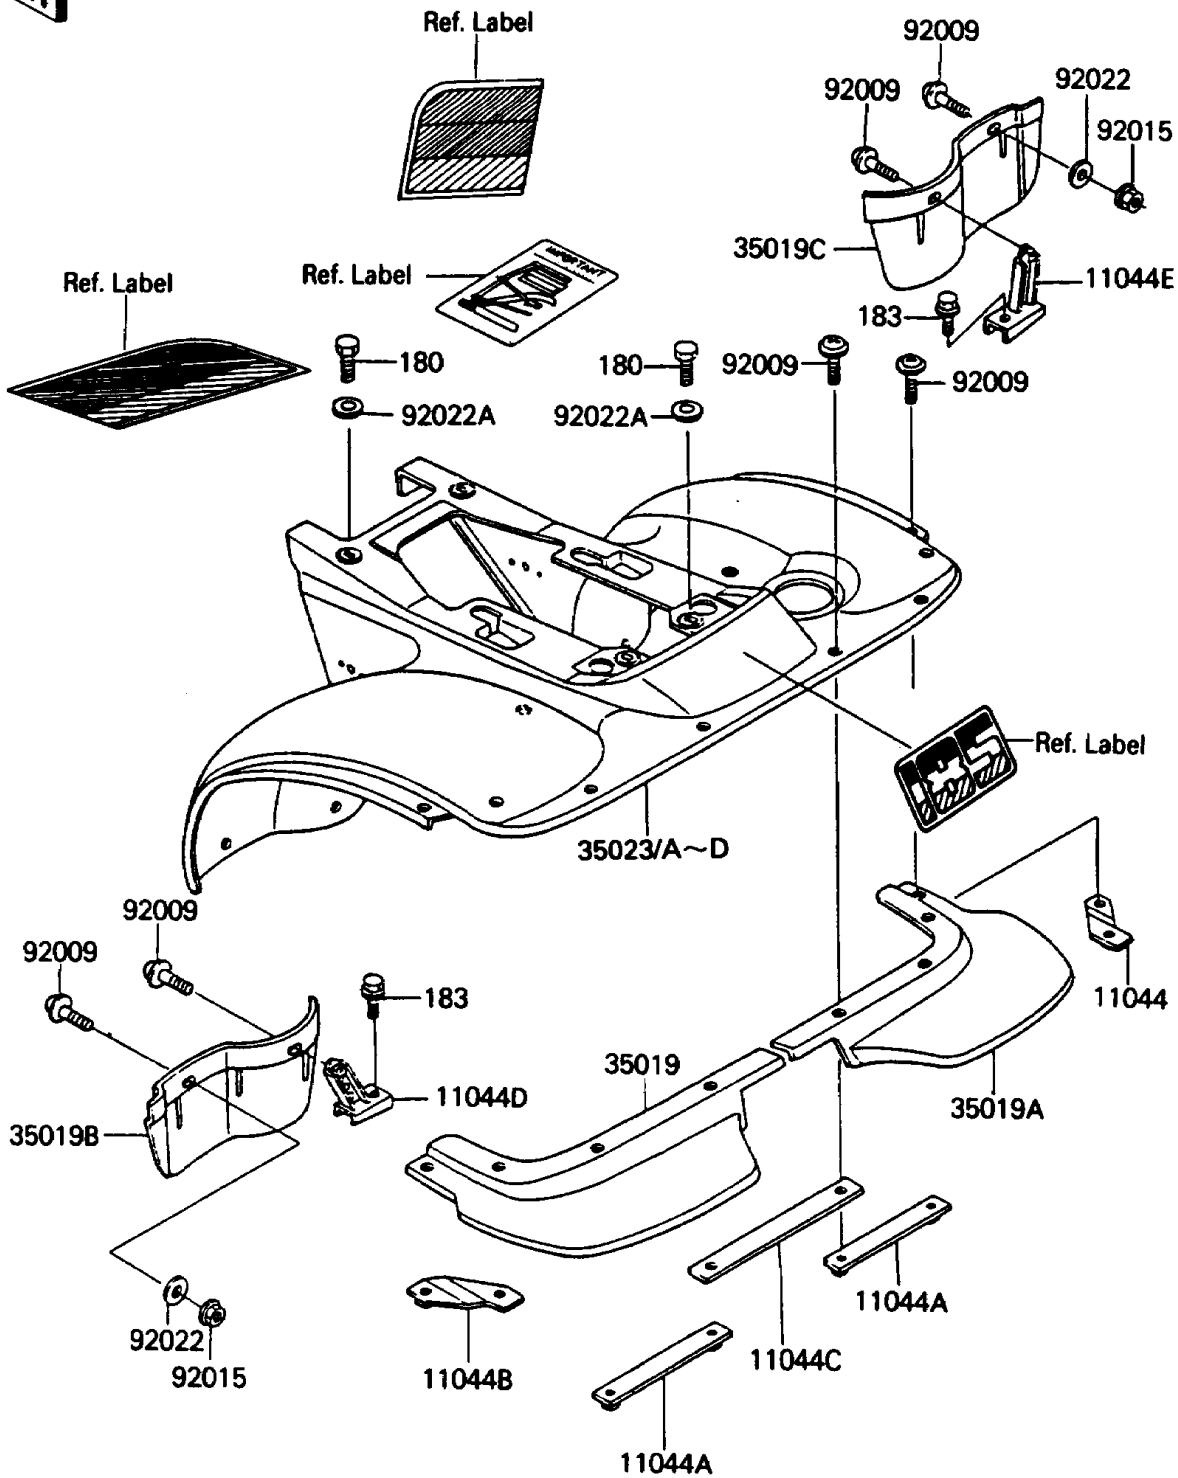

1988 Bayou 185

PARTS DIAGRAM

Rear Fender(s)

F2172-0003

1988 Bayou 185

PARTS LIST

Rear Fender(s)

ITEM NAME	PART NUMBER	QUANTITY
BRACKET,RR FLAP,RH (Ref # 11044)	11043-1834	1
BRACKET,RR FLAP (Ref # 11044A)	11043-1835	2
BRACKET,RR FLAP,LH (Ref # 11044B)	11043-1945	1
BRACKET,RR FLAP (Ref # 11044C)	11043-1946	1
BRACKET,FLAP,LH (Ref # 11044D)	11044-1629	1
BRACKET,FLAP,RH (Ref # 11044E)	11044-1630	1
FLAP,RR,LH (Ref # 35019)	35019-1123	1
FLAP,RR,RH (Ref # 35019A)	35019-1134	1
FLAP,LH (Ref # 35019B)	35019-1143	1
FLAP,RH (Ref # 35019C)	35019-1144	1
FENDER-REAR,P.WHITE (Ref # 35023A)	35023-1140-6F	1
SCREW,6X14 (Ref # 92009)	92009-1288	12
NUT,LOCK,6MM,BLACK (Ref # 92015)	92015-1191	2
WASHER,6.5X20X1.6 (Ref # 92022)	92022-125	2
WASHER,7X24X1.6 (Ref # 92022A)	92022-228	4
BOLT-UPSET-WS (Ref # 180)	180B0618	4
BOLT-UPSET-WS-SMALL (Ref # 183)	183B0816	2