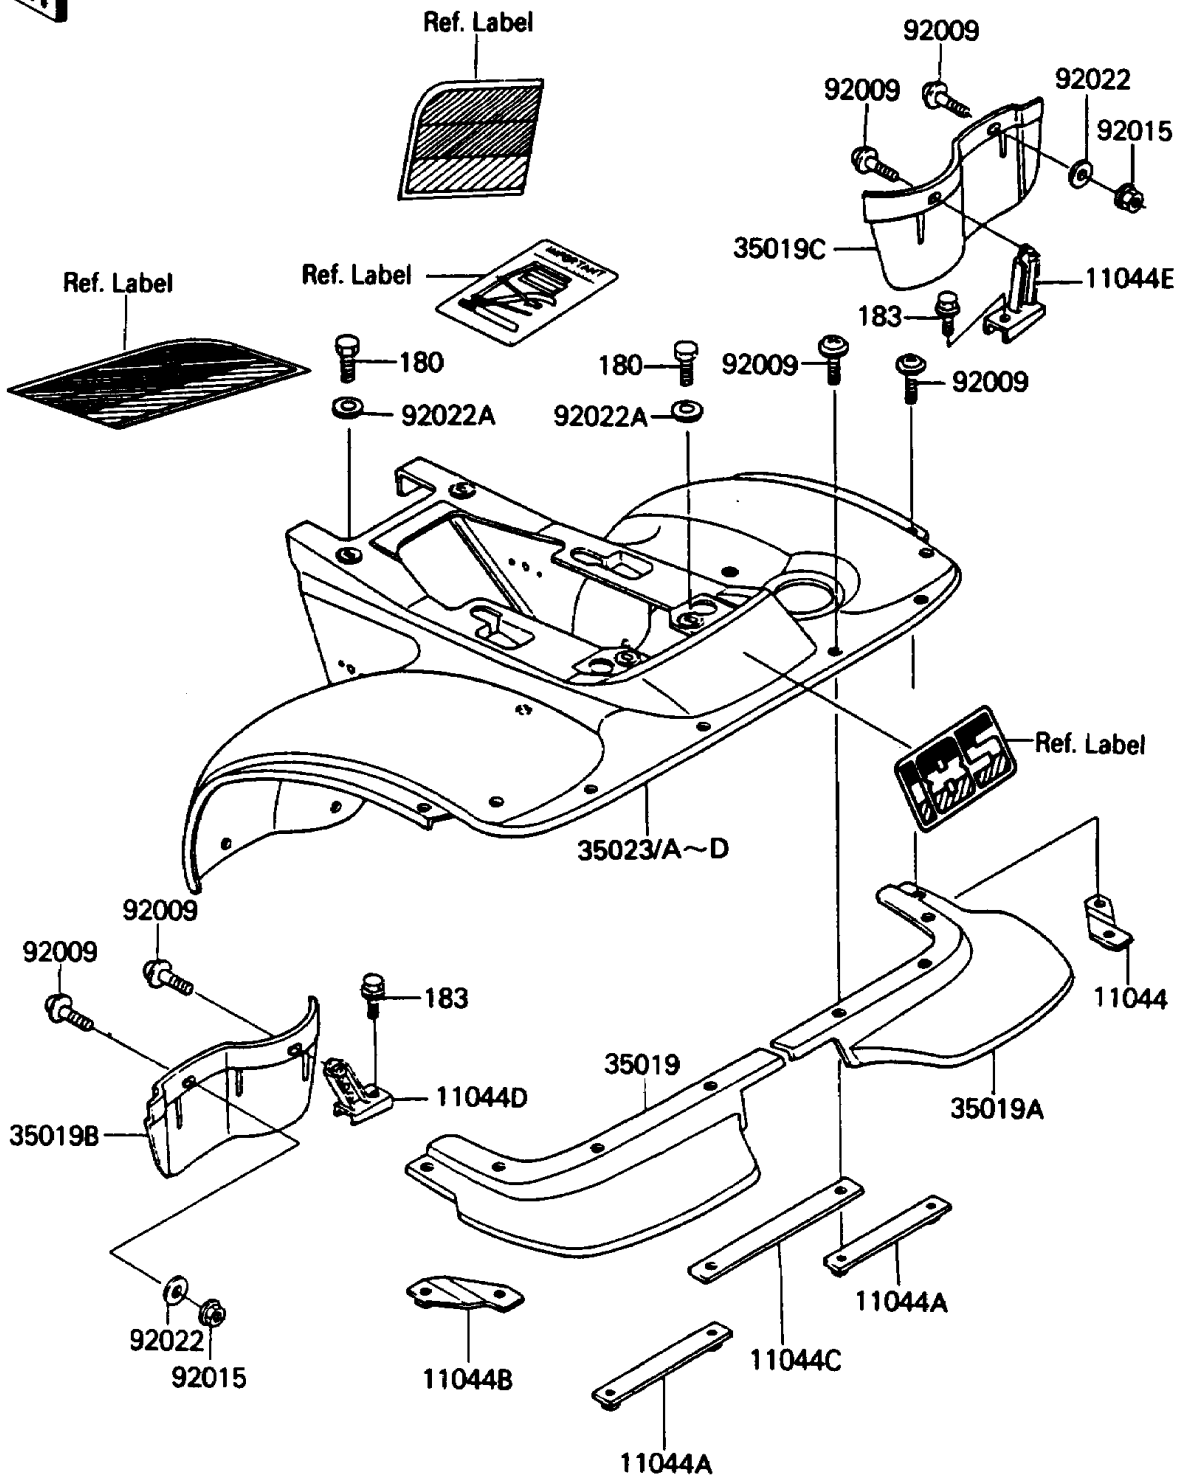

1987 Bayou 185

PARTS DIAGRAM

Rear Fender(s)

F2172-0003

1987 Bayou 185

PARTS LIST

Rear Fender(s)

ITEM NAME

PART NUMBER

QUANTITY
