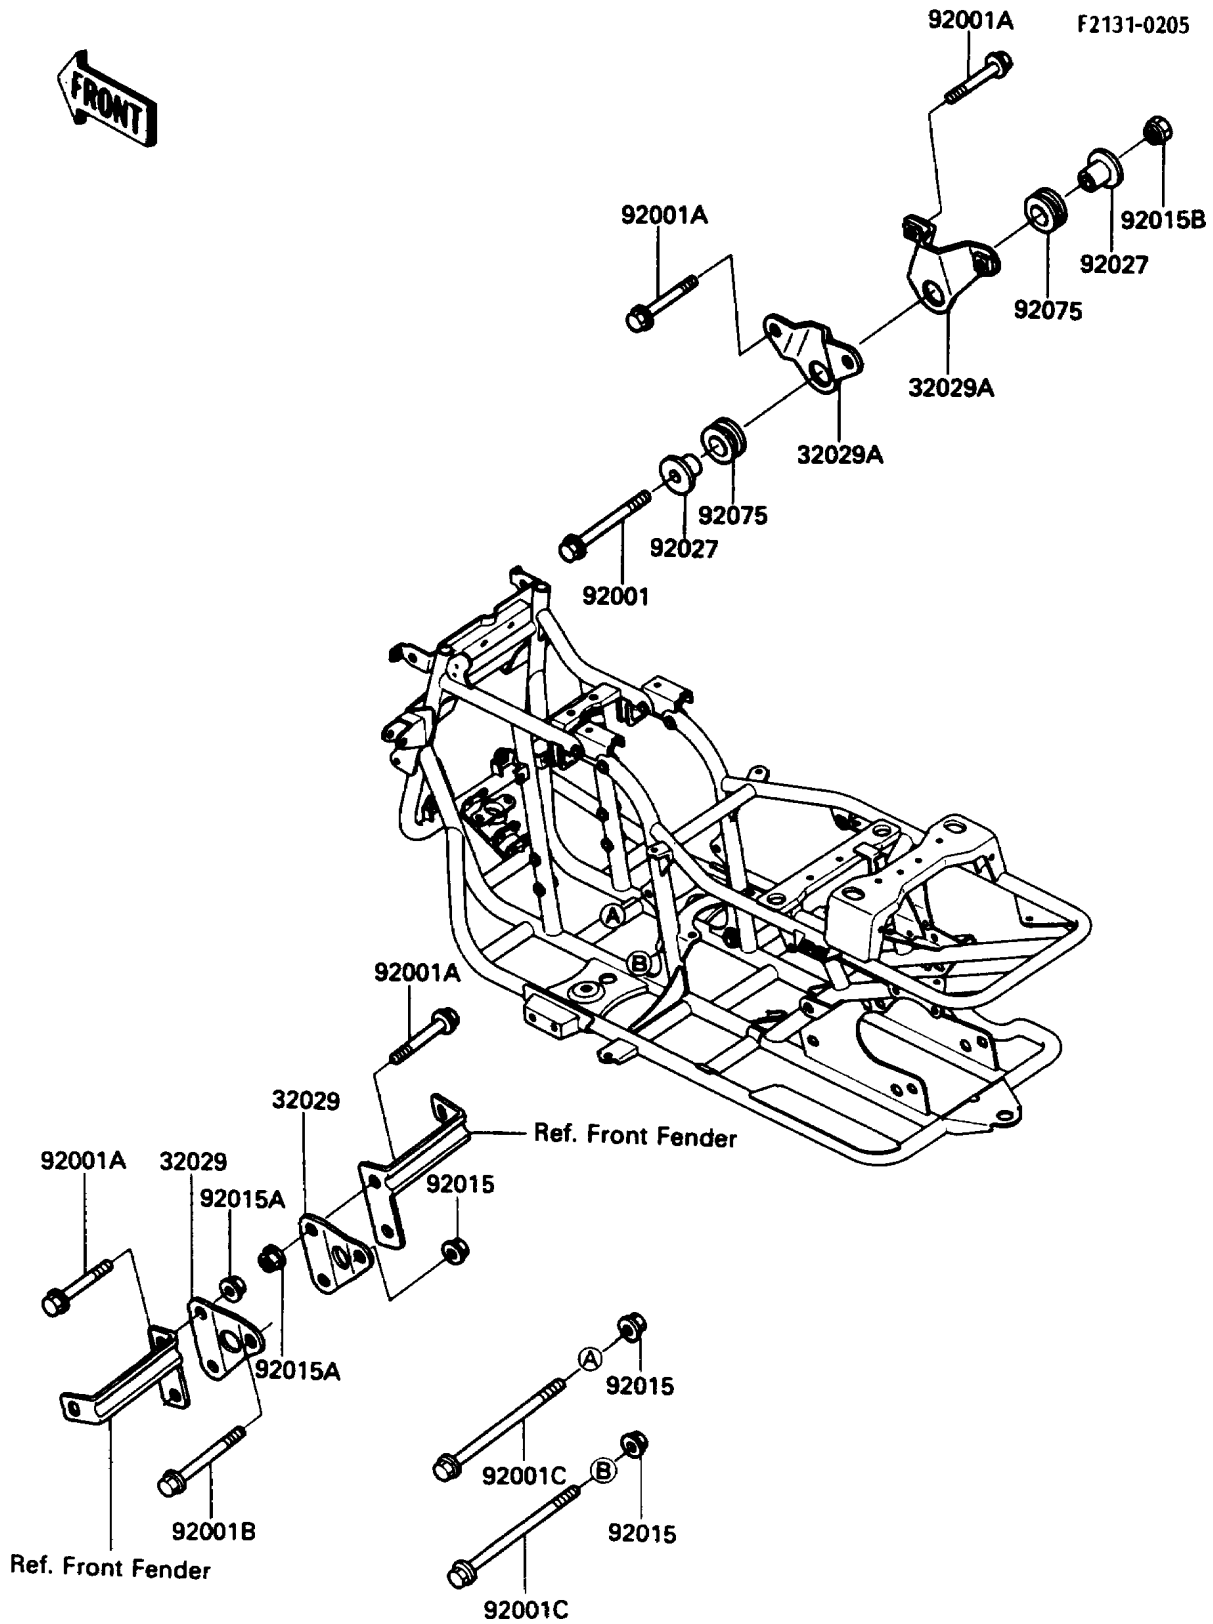

1988 Bayou 185

PARTS DIAGRAM

Frame Fittings

Kawasaki

Let the Good Times Roll®

1988 Bayou 185

PARTS LIST

Frame Fittings

ITEM NAME

PART NUMBER

QUANTITY
