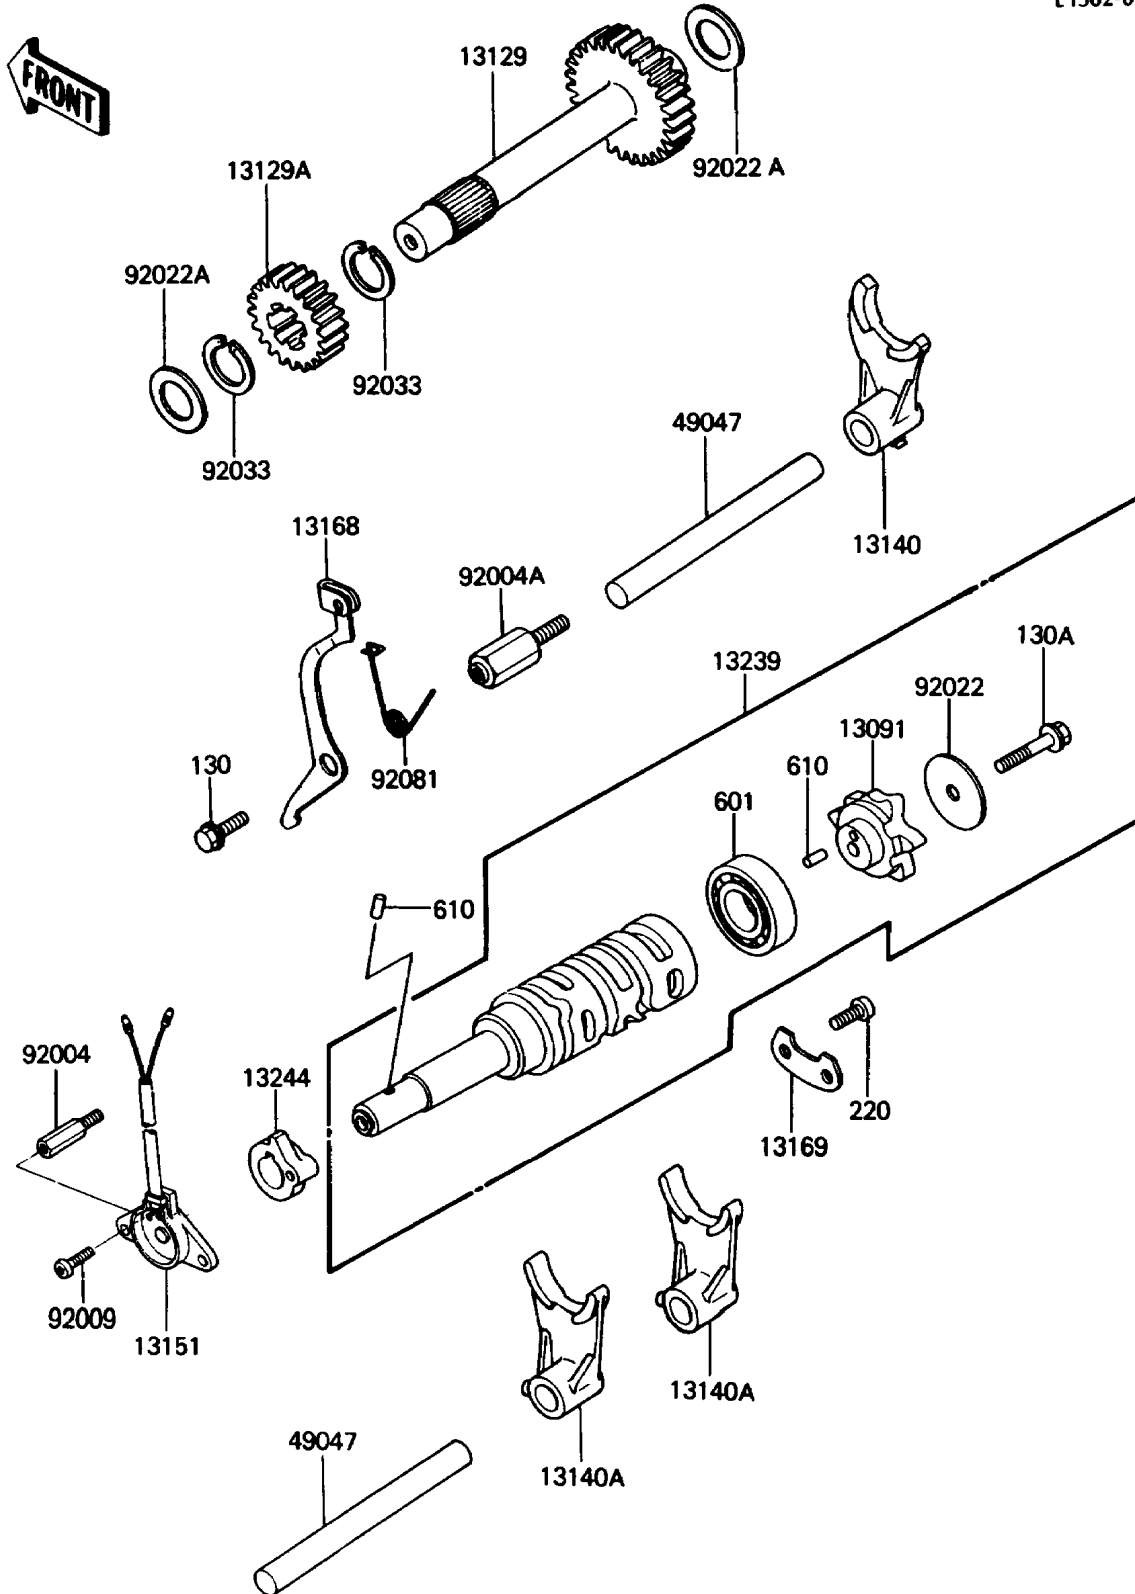

1987 Bayou 185

PARTS DIAGRAM

Gear Change Drum/Shift Fork(s)

E1362-0110

1987 Bayou 185

PARTS LIST

Gear Change Drum/Shift Fork(s)

ITEM NAME

PART NUMBER

QUANTITY
