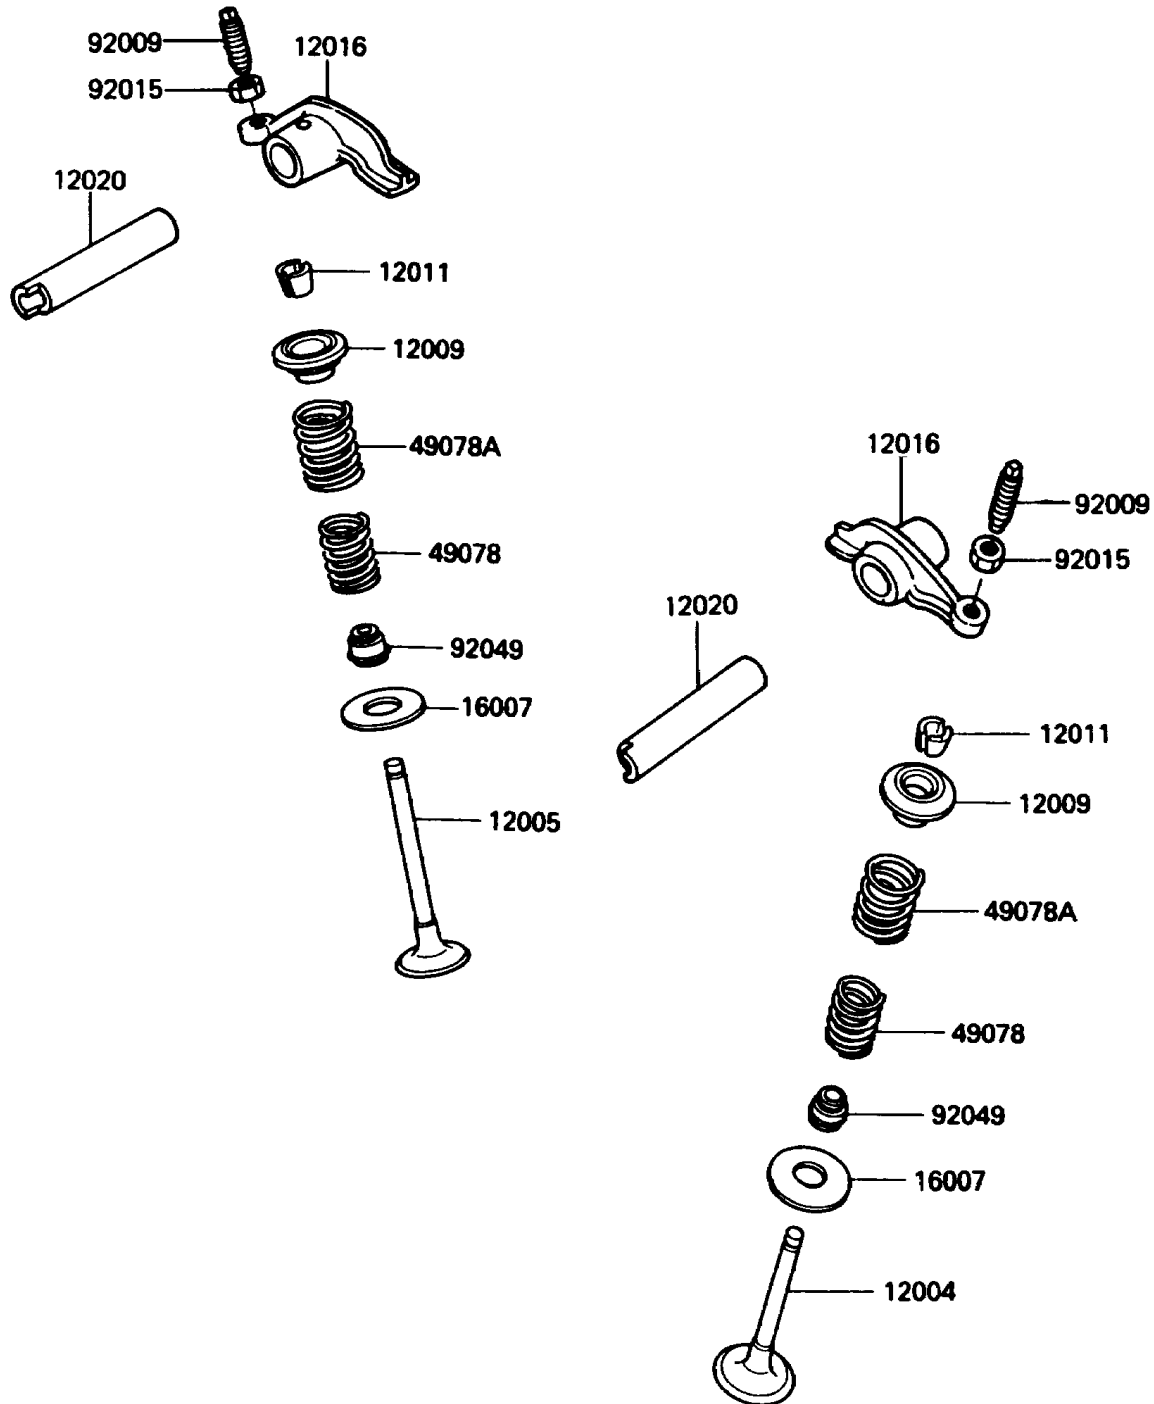

1988 Bayou 185

PARTS DIAGRAM

Valve(s)

E1210-0029

1988 Bayou 185

PARTS LIST

Valve(s)

ITEM NAME

PART NUMBER

QUANTITY
