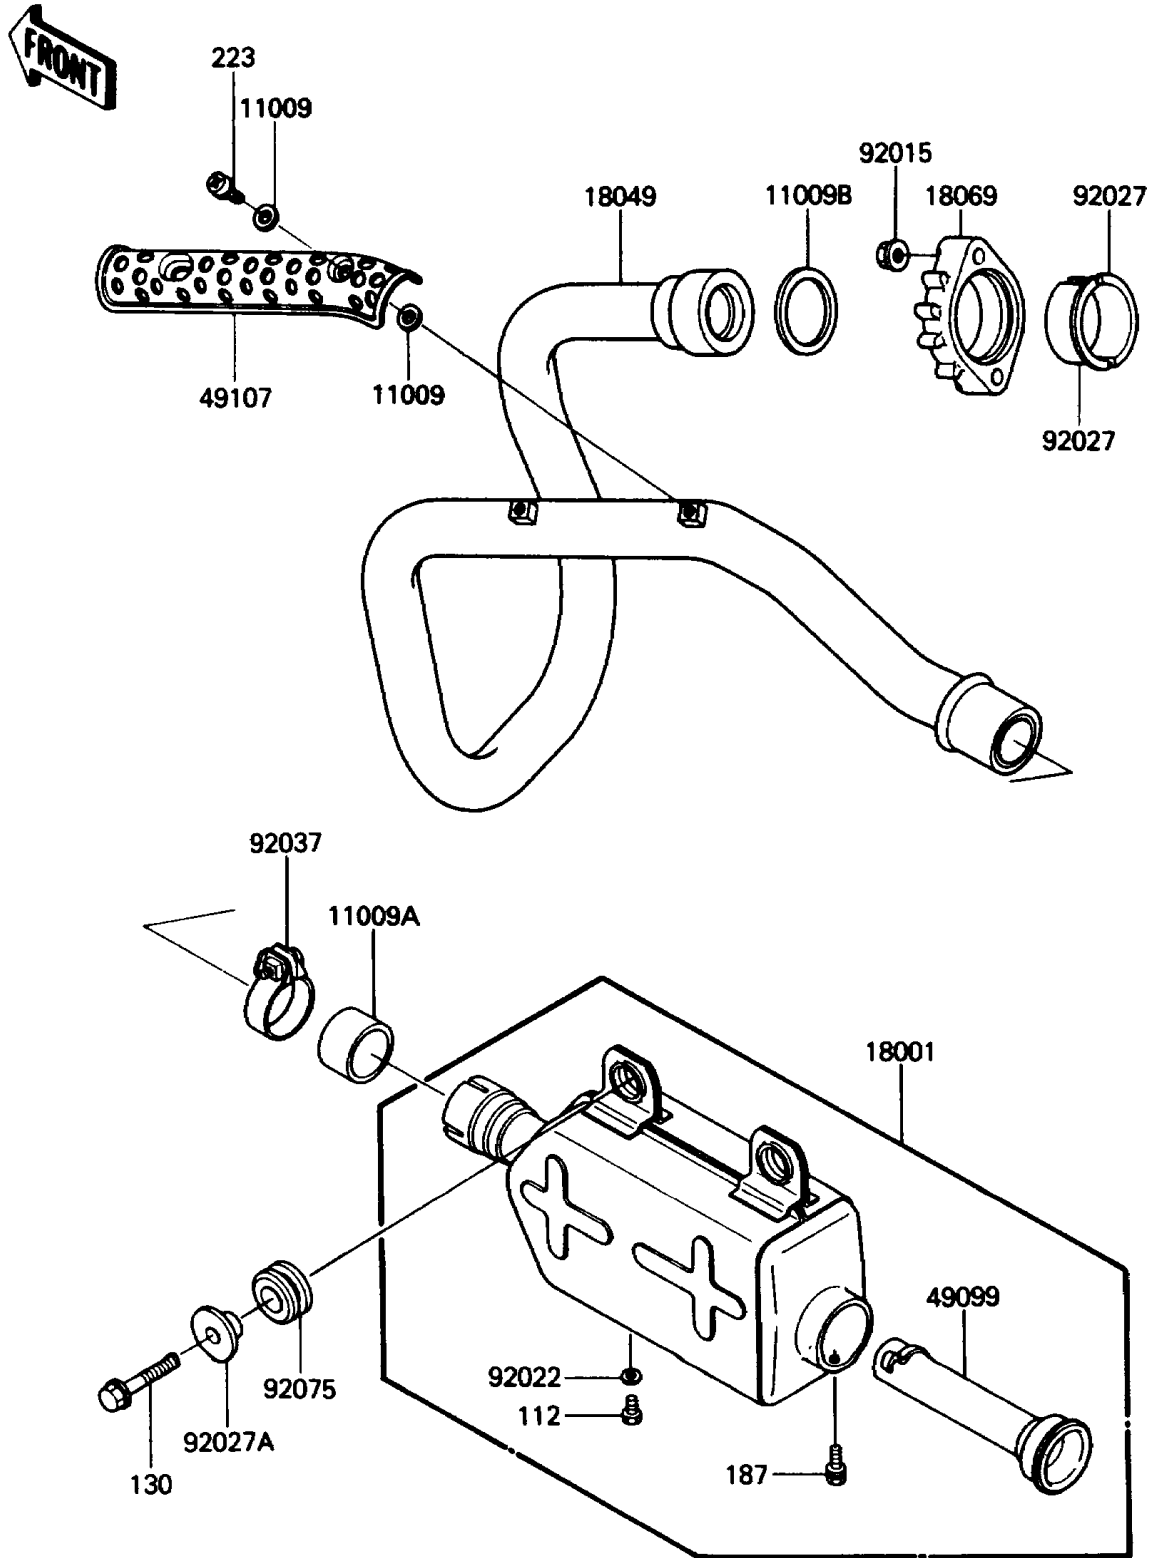

1988 Bayou 185

PARTS DIAGRAM

Muffler(s)

E1140-0247

1988 Bayou 185

PARTS LIST

Muffler(s)

Kawasaki

Let the Good Times Roll®

ITEM NAME

PART NUMBER

QUANTITY
