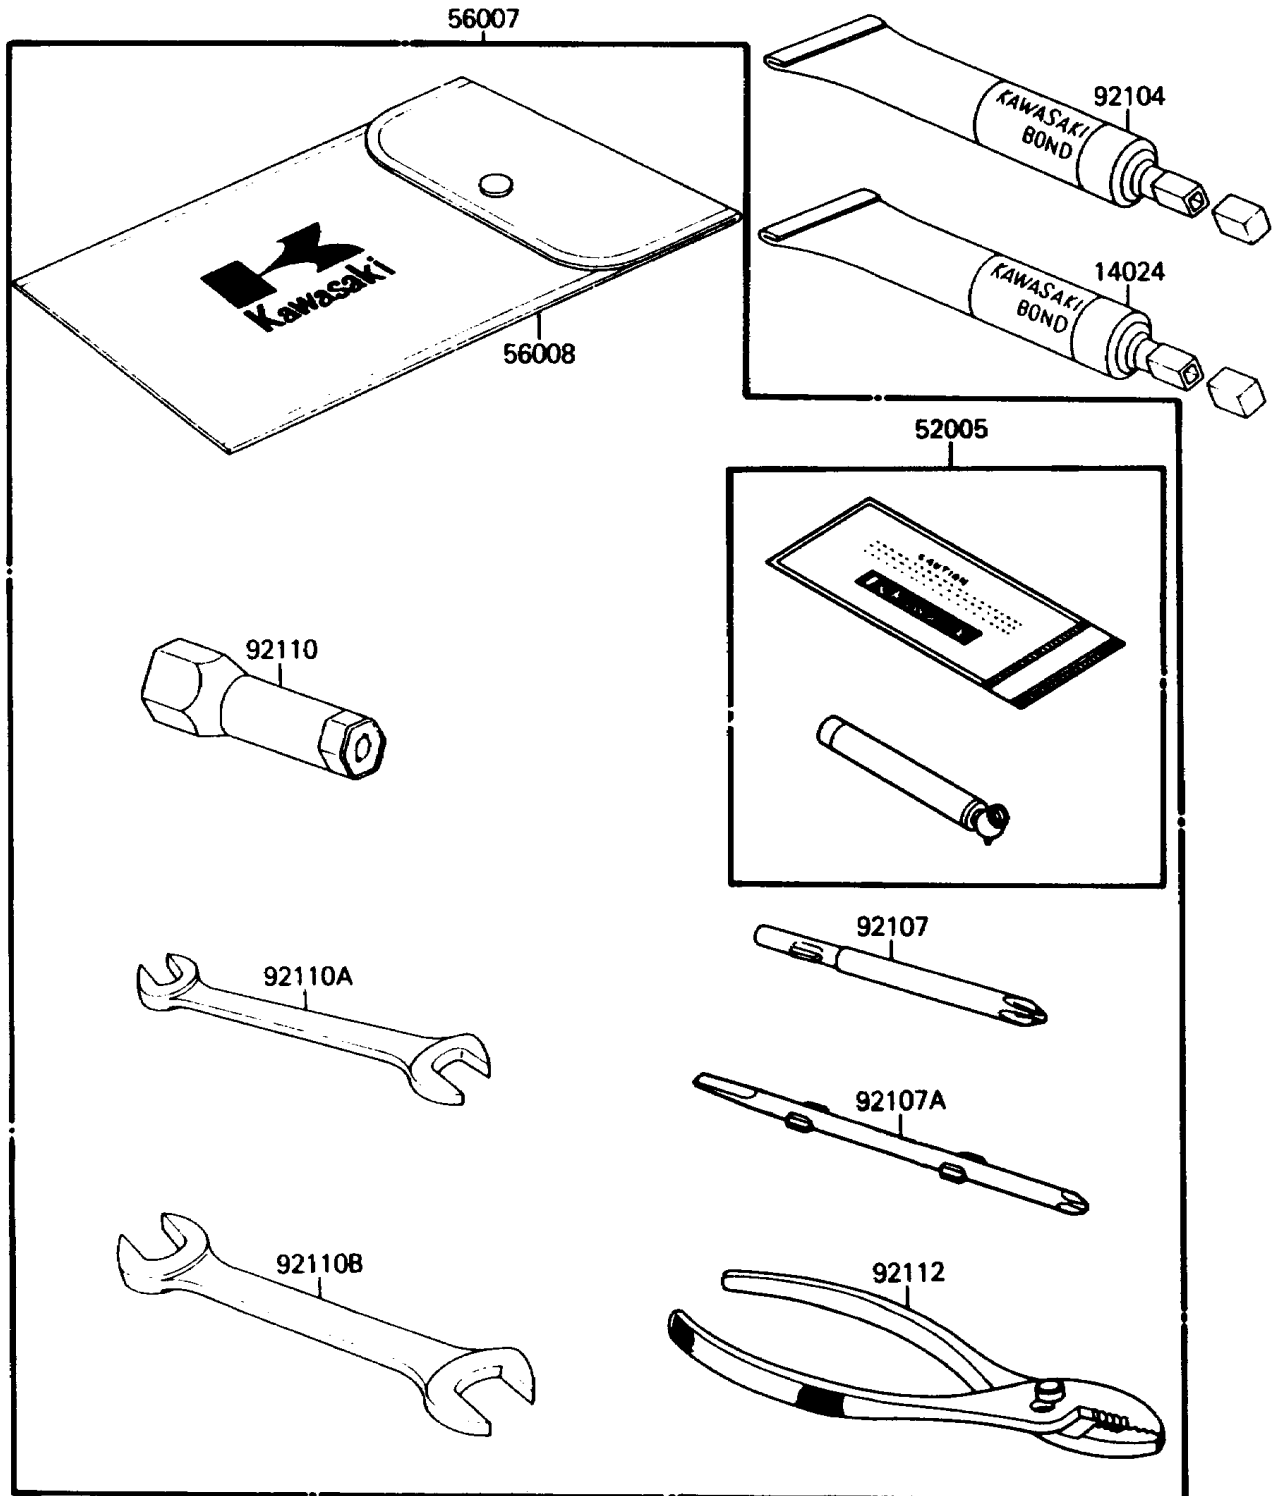

1988 Mojave 110E

PARTS DIAGRAM

Owner's Tools

F2870-0234

1988 Mojave 110E

PARTS LIST

Owner's Tools

Kawasaki

Let the Good Times Roll®

ITEM NAME

PART NUMBER

QUANTITY
