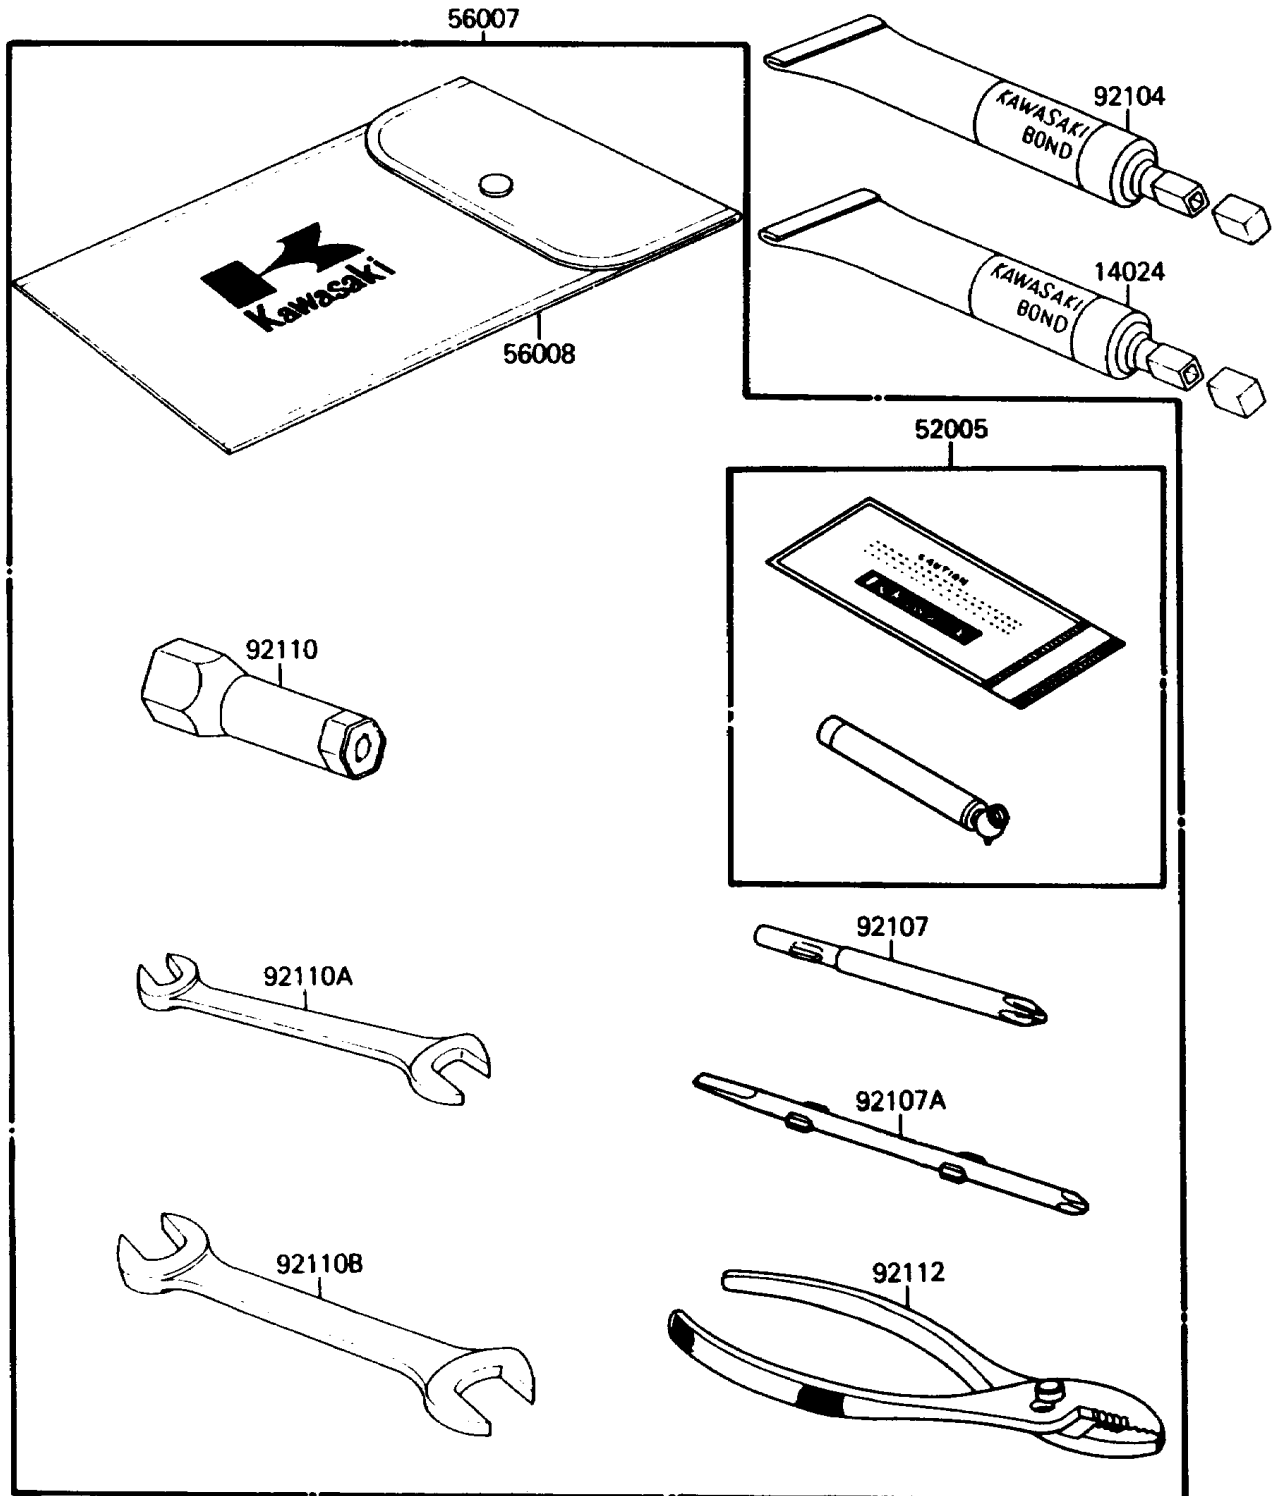

1987 Mojave 110E

PARTS DIAGRAM

Owner's Tools

F2870-0234

1987 Mojave 110E

PARTS LIST

Owner's Tools

ITEM NAME

PART NUMBER

QUANTITY
