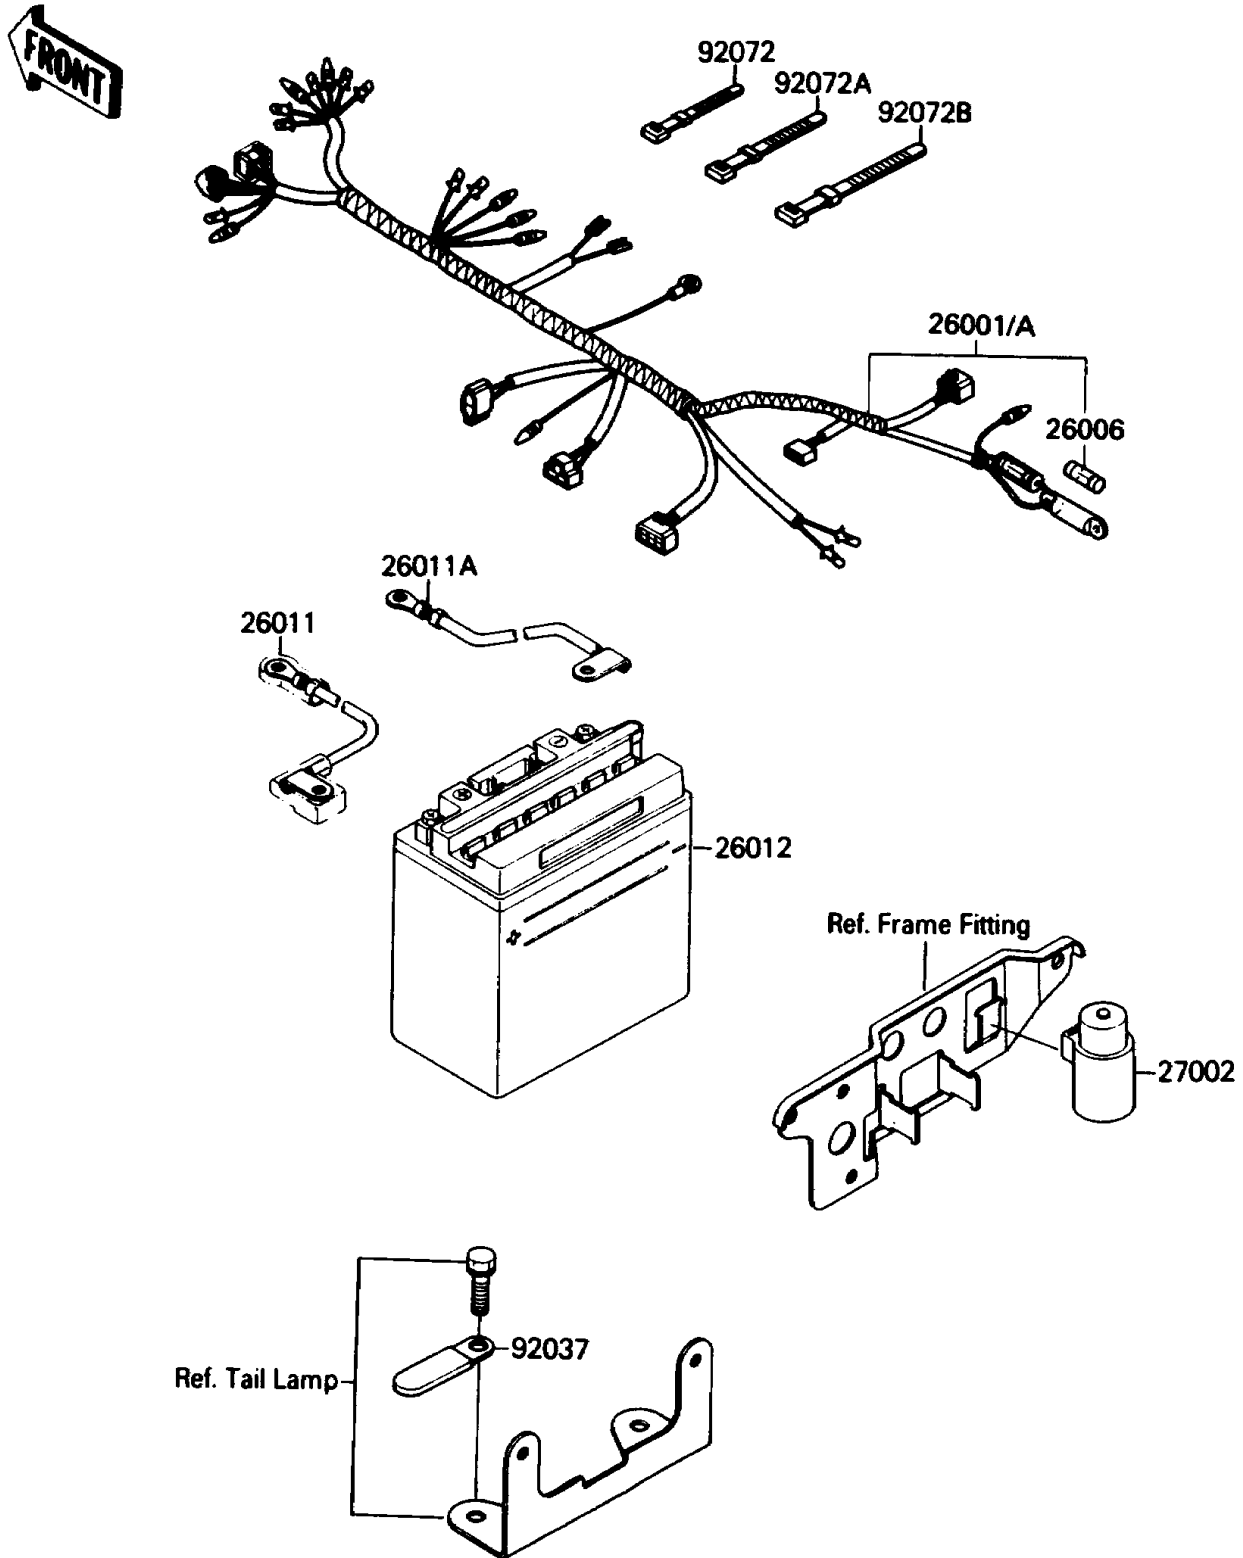

1988 Mojave 110E

PARTS DIAGRAM

Chassis Electrical Equipment

F2760-0380

1988 Mojave 110E

PARTS LIST

Chassis Electrical Equipment

ITEM NAME

PART NUMBER

QUANTITY
