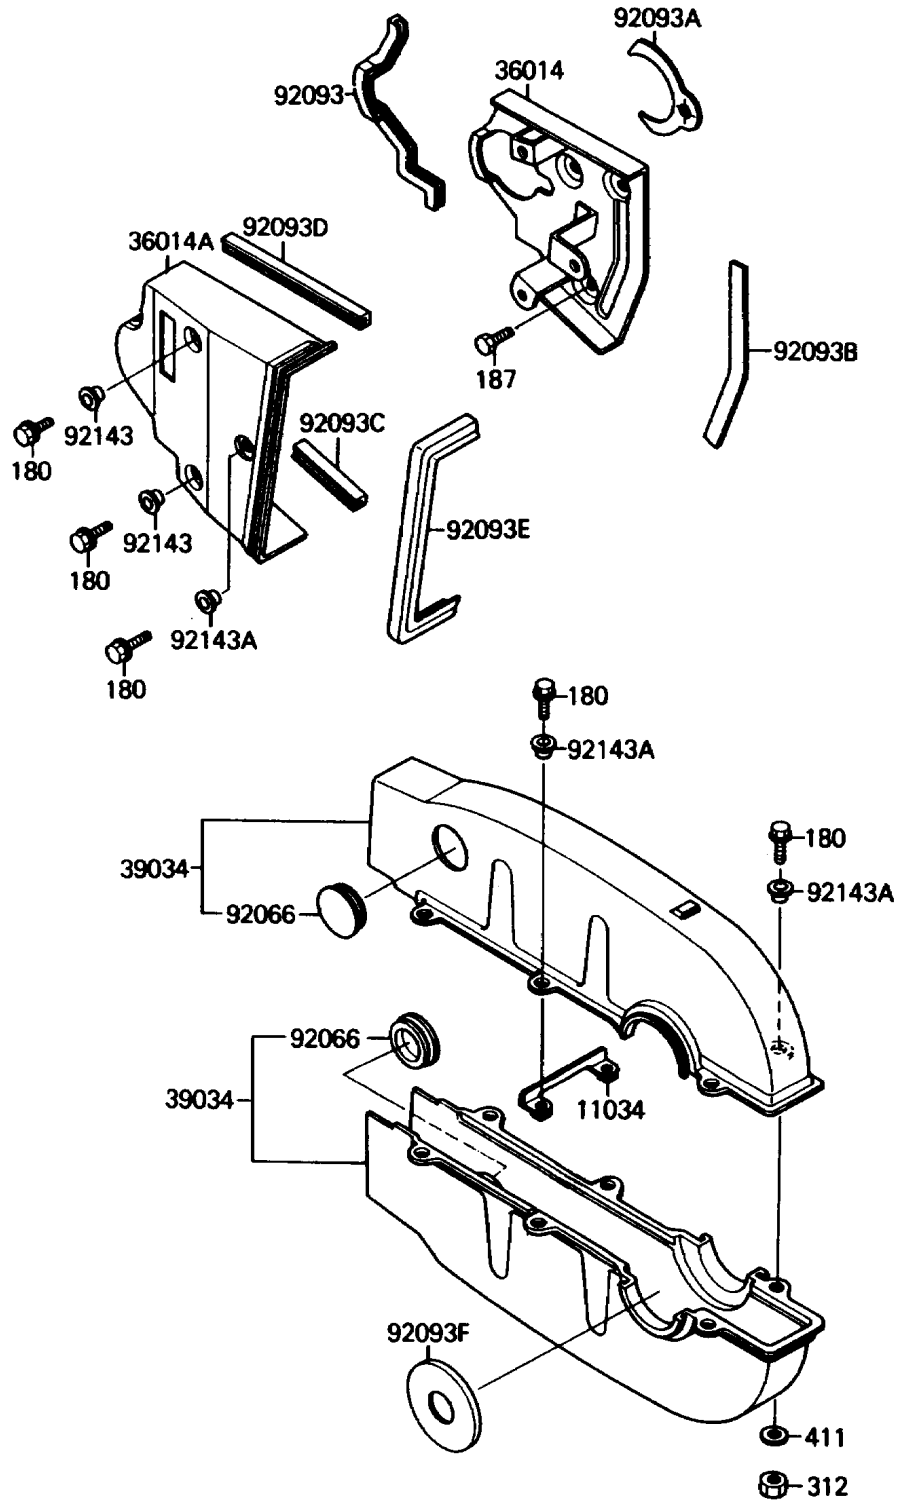

1988 Mojave 110E

PARTS DIAGRAM

Chain Cover

F2650-0005

1988 Mojave 110E

PARTS LIST

Chain Cover

ITEM NAME

PART NUMBER

QUANTITY
