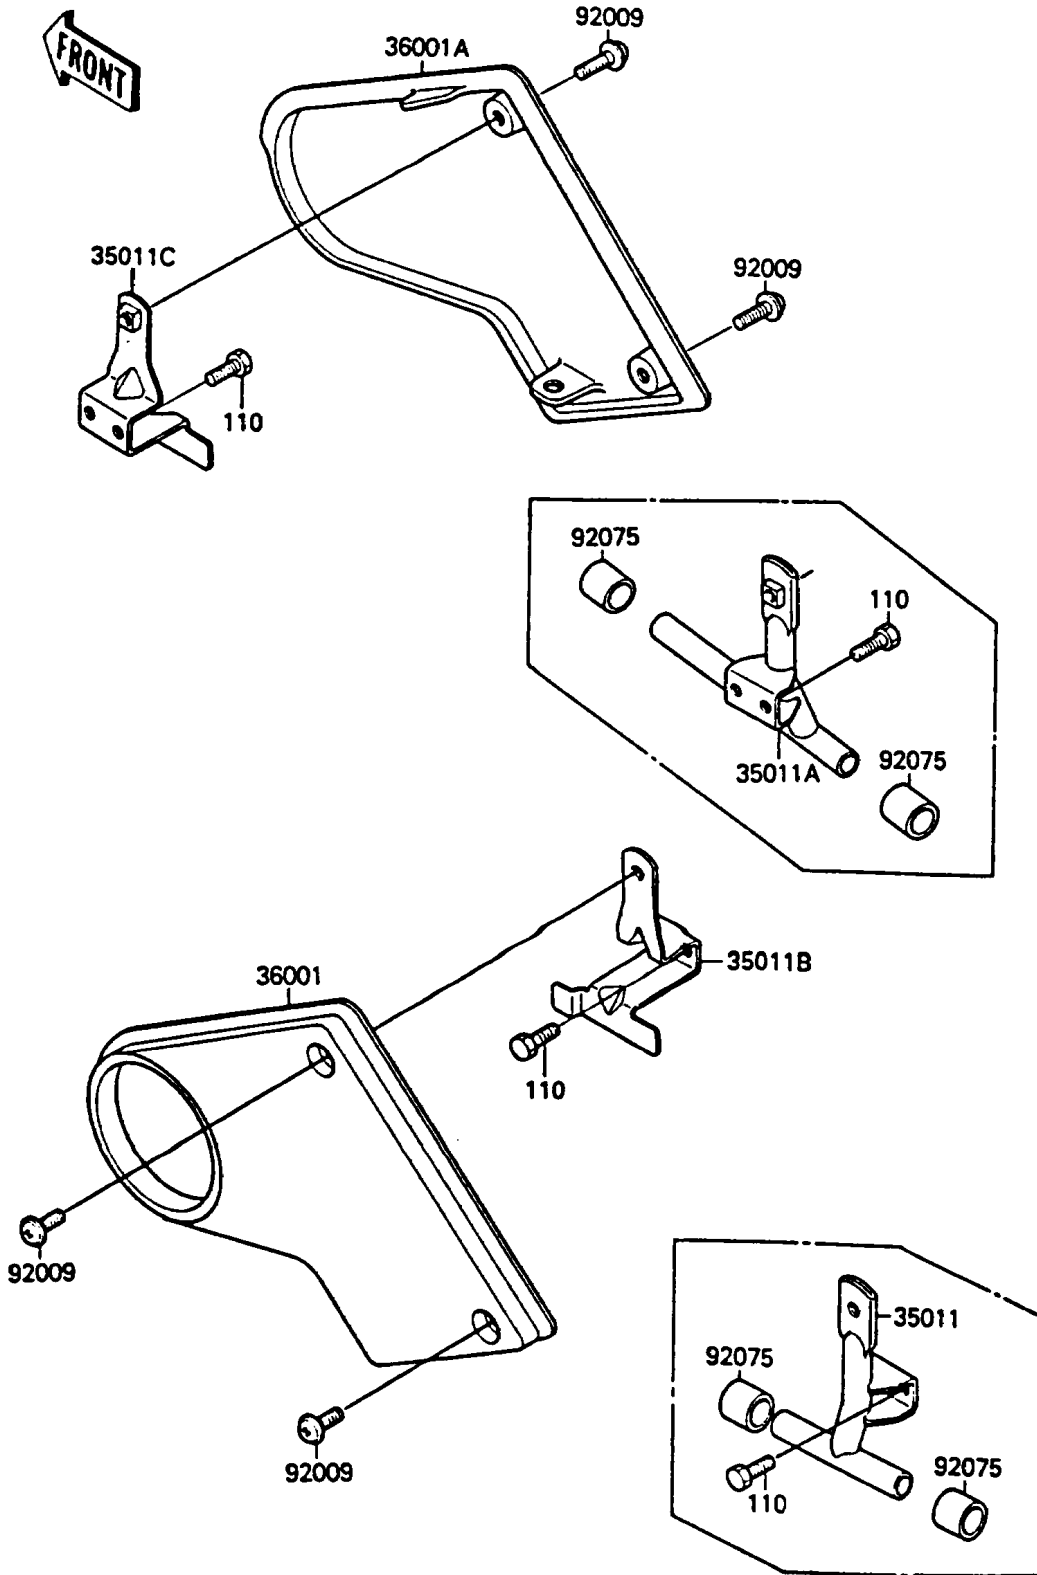

1988 Mojave 110E

PARTS DIAGRAM

Side Covers

F2611-0014

1988 Mojave 110E

PARTS LIST

Side Covers

ITEM NAME

PART NUMBER

QUANTITY
