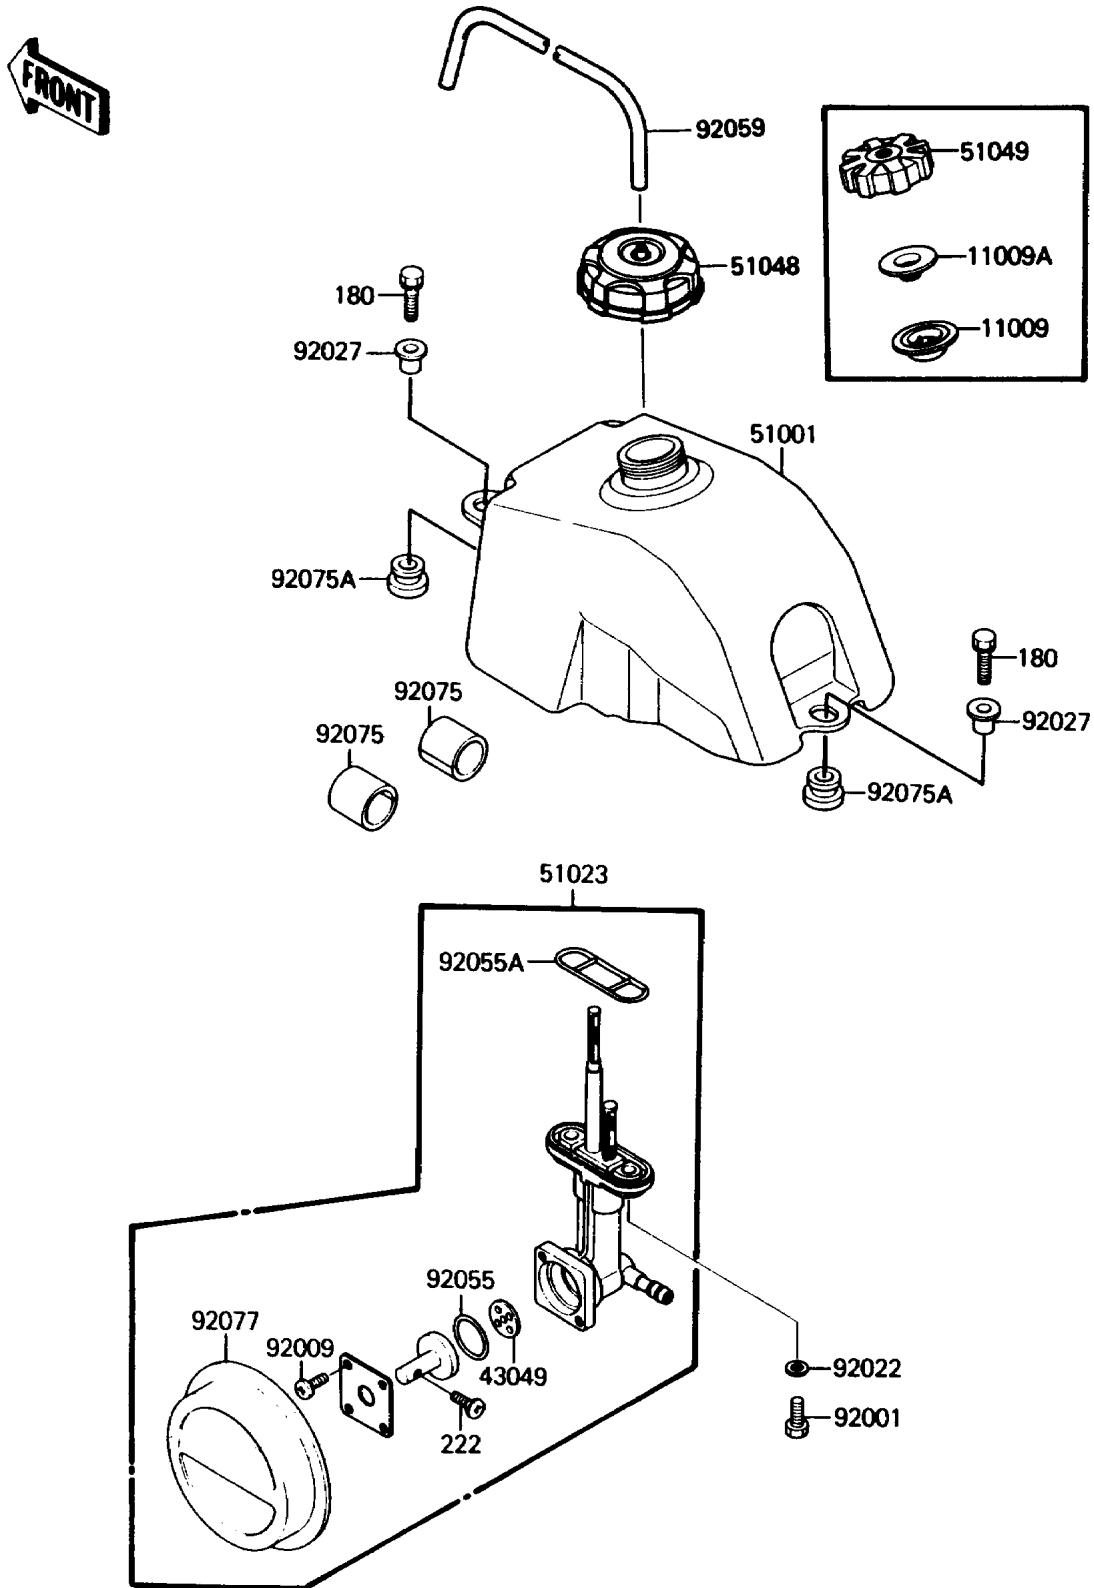

# 1988 Mojave 110E

## PARTS DIAGRAM

### Fuel Tank

F2410-0342

## PARTS LIST

Fuel Tank

**ITEM NAME**

**PART NUMBER**

**QUANTITY**

---