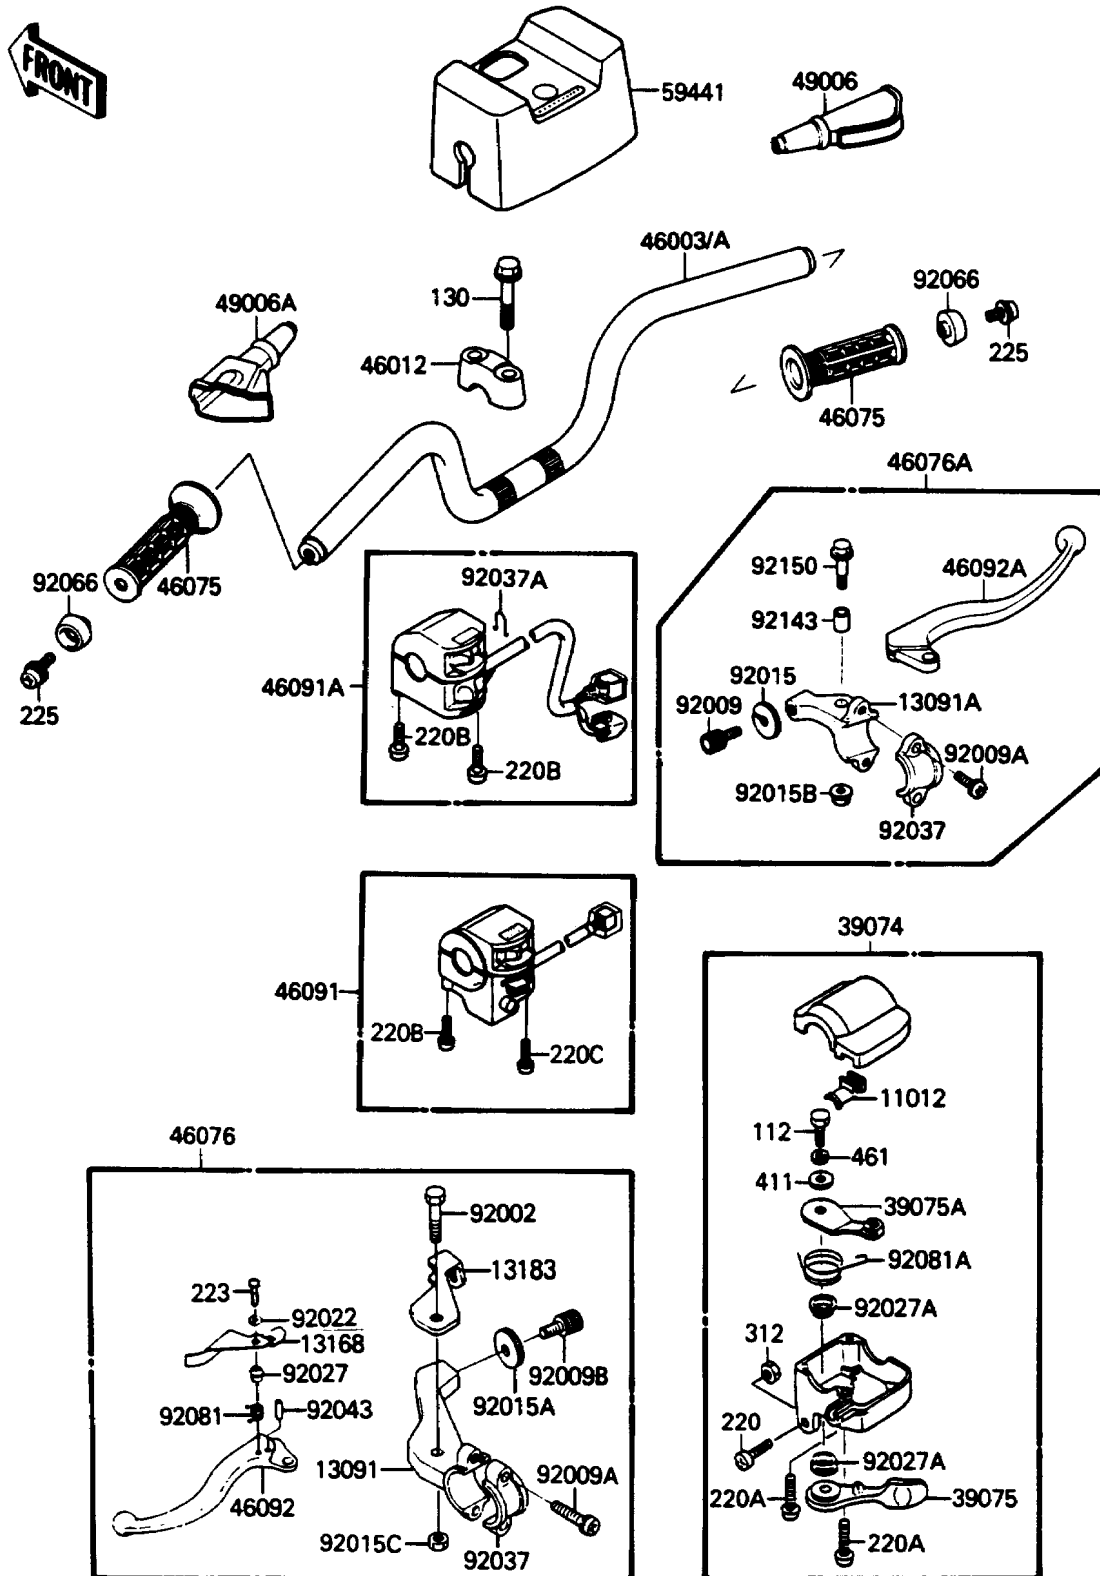

1988 Mojave 110E

PARTS DIAGRAM

Handlebar

Kawasaki

Let the Good Times Roll®

F2310-0404

1988 Mojave 110E

PARTS LIST

Handlebar

Kawasaki

Let the Good Times Roll®

ITEM NAME

PART NUMBER

QUANTITY
