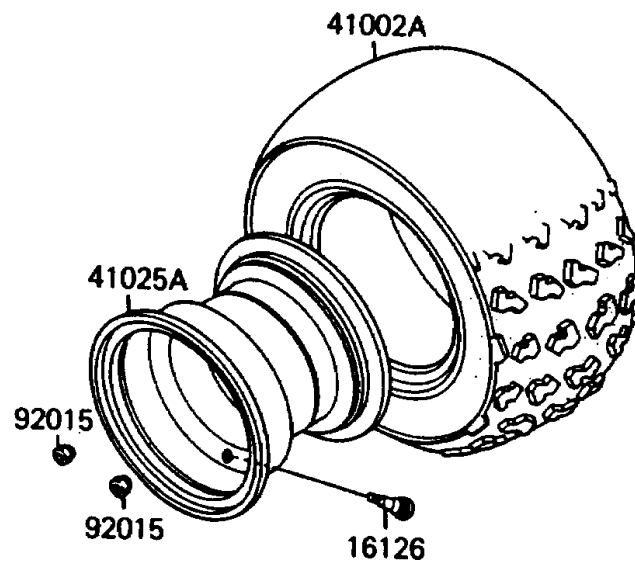

1988 Mojave 110E

PARTS DIAGRAM

Wheels/Tires

F2210-0128

1988 Mojave 110E

PARTS LIST

Wheels/Tires

ITEM NAME

PART NUMBER

QUANTITY
