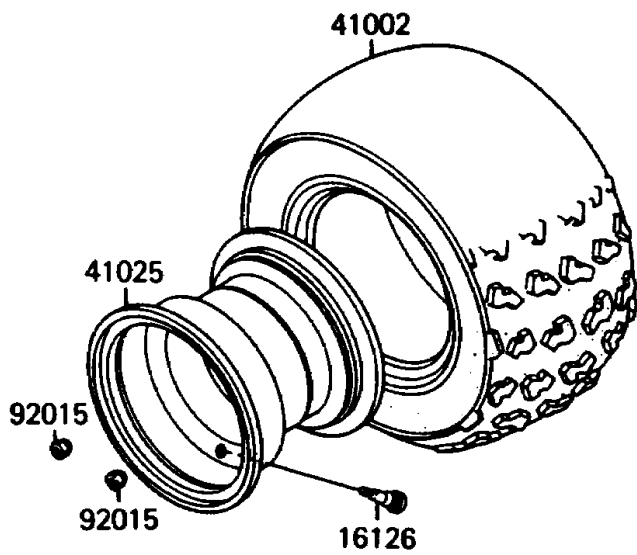

1988 Mojave 110E

PARTS DIAGRAM

Wheels/Tires

F2210-0128

1988 Mojave 110E

PARTS LIST

Wheels/Tires

ITEM NAME

PART NUMBER

QUANTITY
