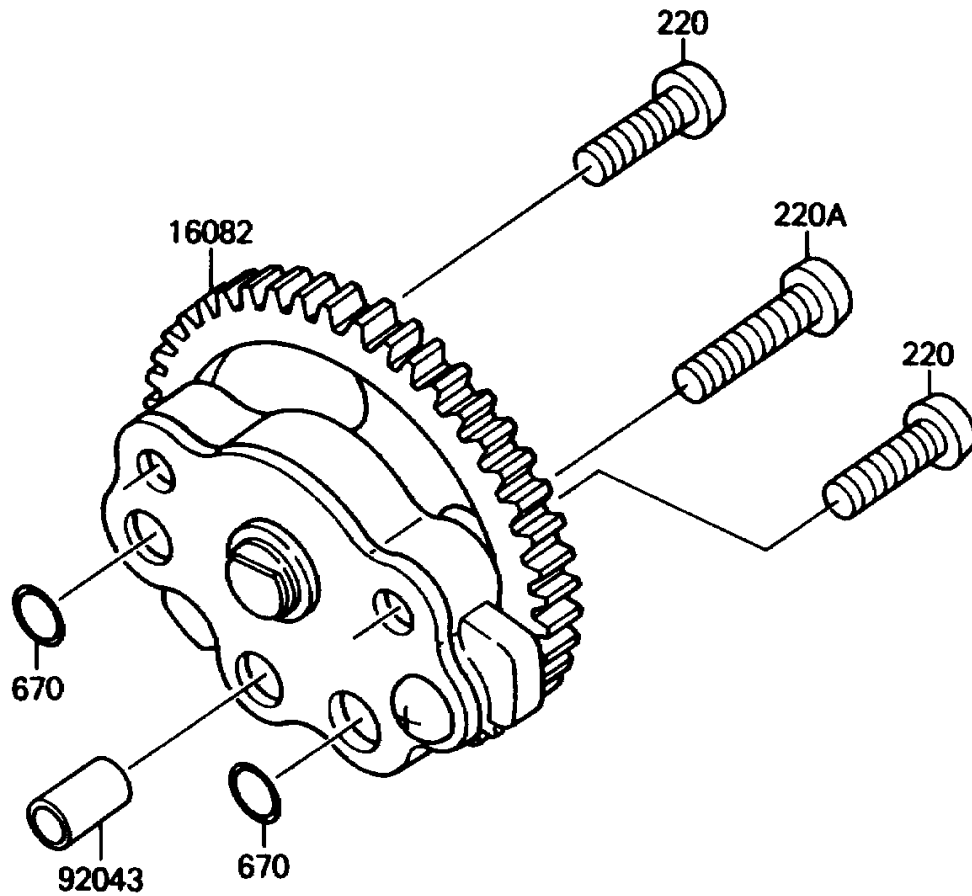

1988 Mojave 110E

PARTS DIAGRAM

Oil Pump/Oil Filter

E1710-0055

1988 Mojave 110E

PARTS LIST

Oil Pump/Oil Filter

ITEM NAME

PART NUMBER

QUANTITY
