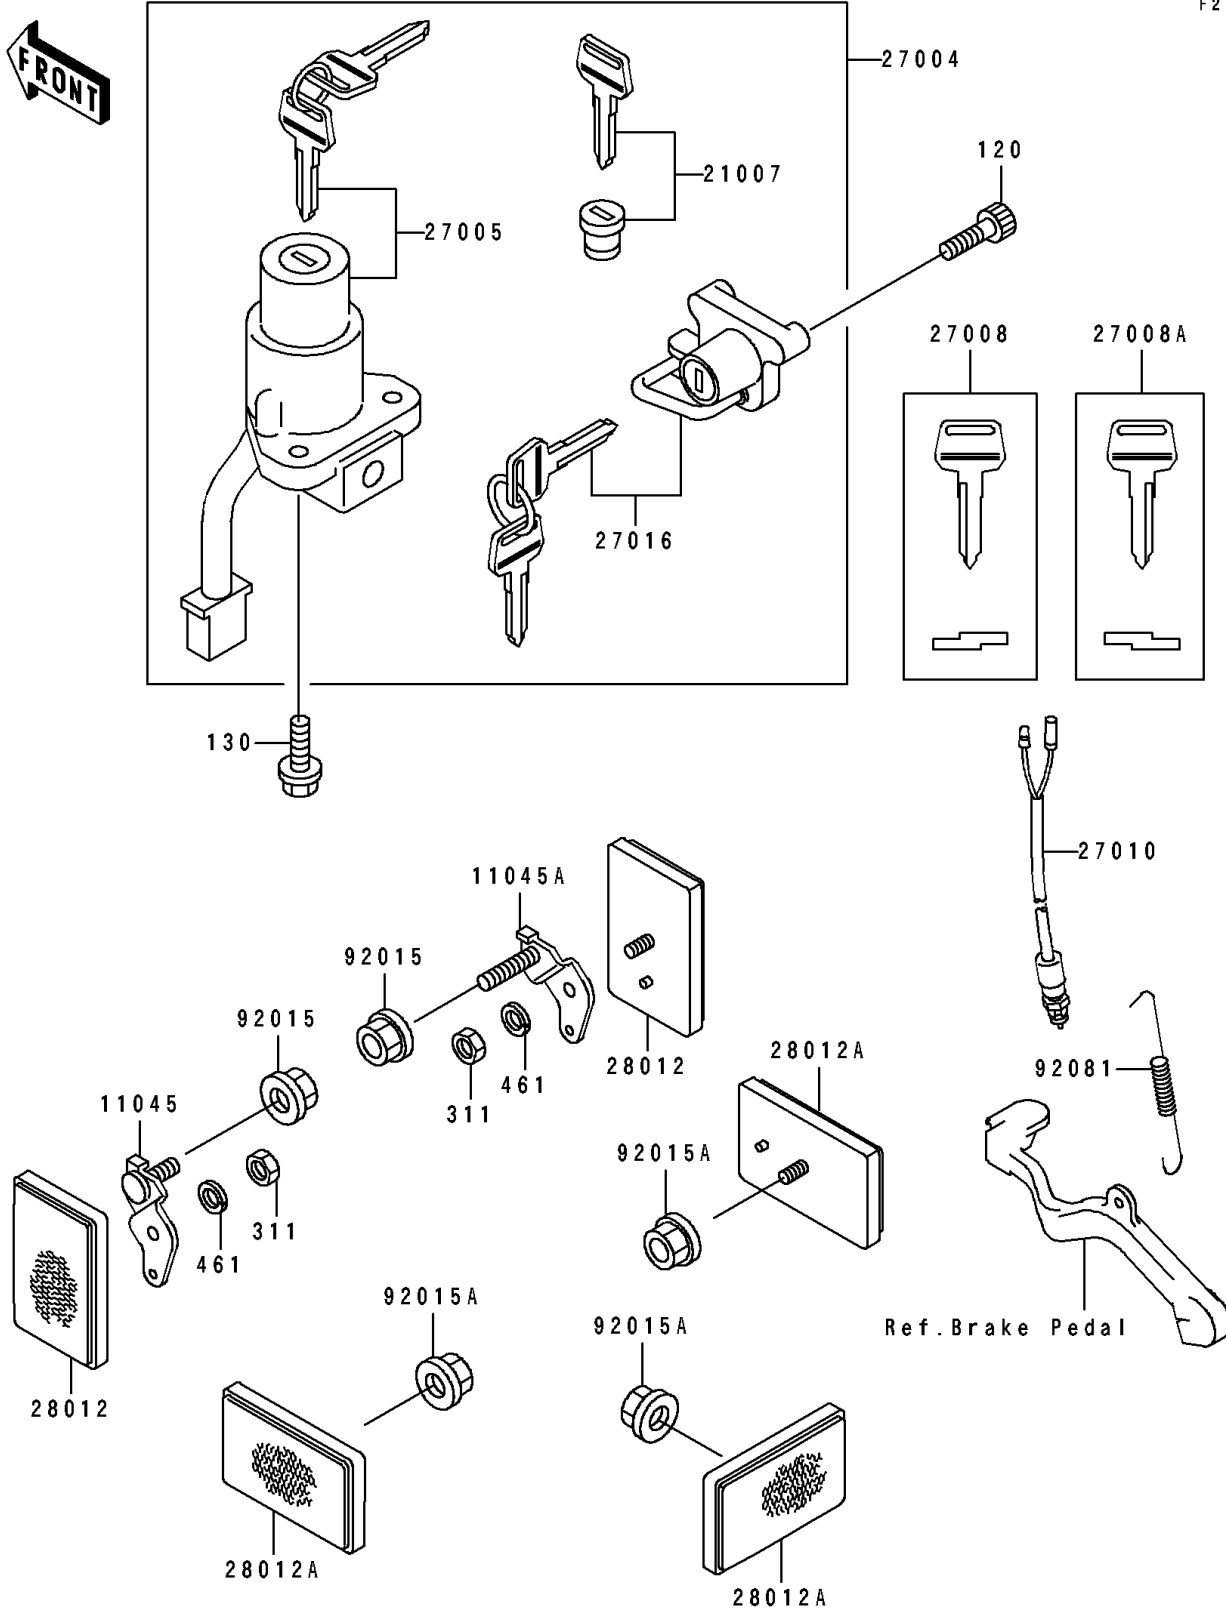

1991 Tengai

PARTS DIAGRAM

Ignition Switch

F2770

1991 Tengai

PARTS LIST

Ignition Switch

ITEM NAME

PART NUMBER

QUANTITY
