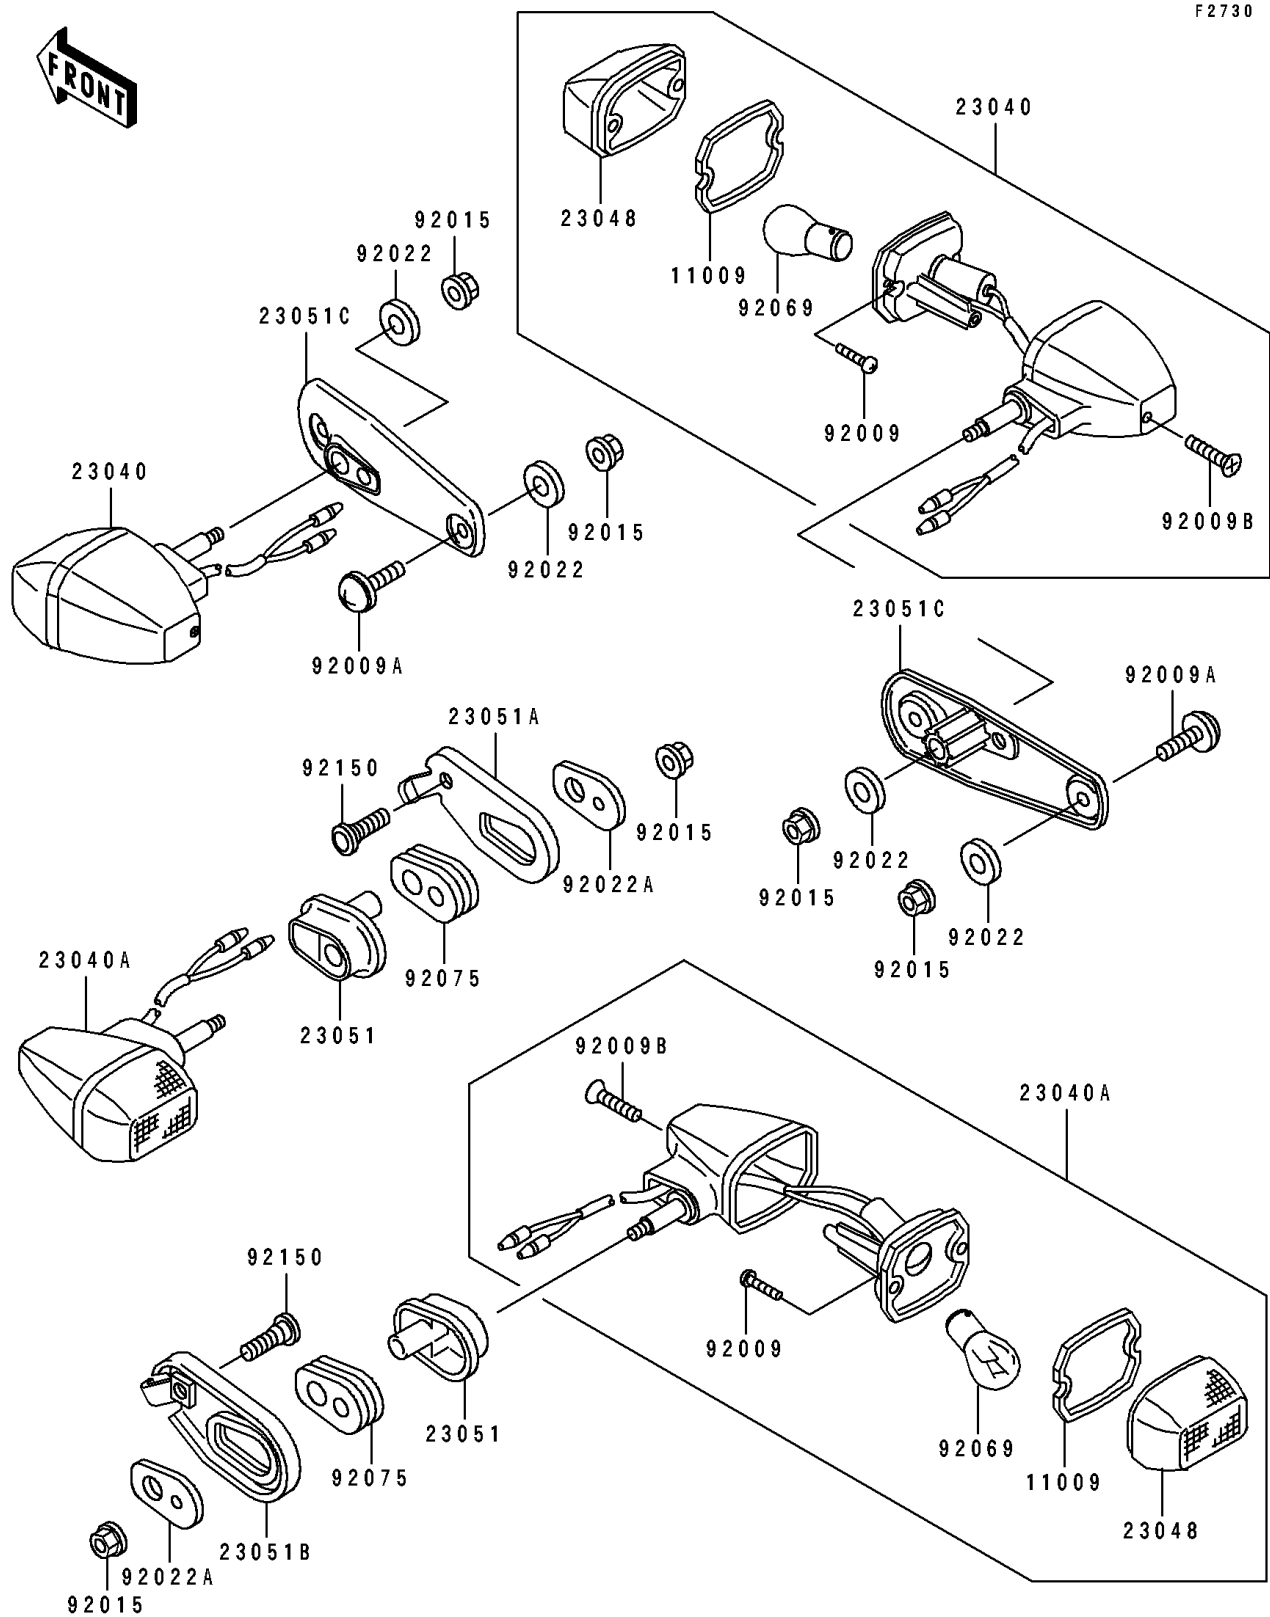

1991 Tengai

PARTS DIAGRAM

Turn Signal

1991 Tengai

PARTS LIST

Turn Signal

Kawasaki

Let the Good Times Roll®

ITEM NAME

PART NUMBER

QUANTITY
