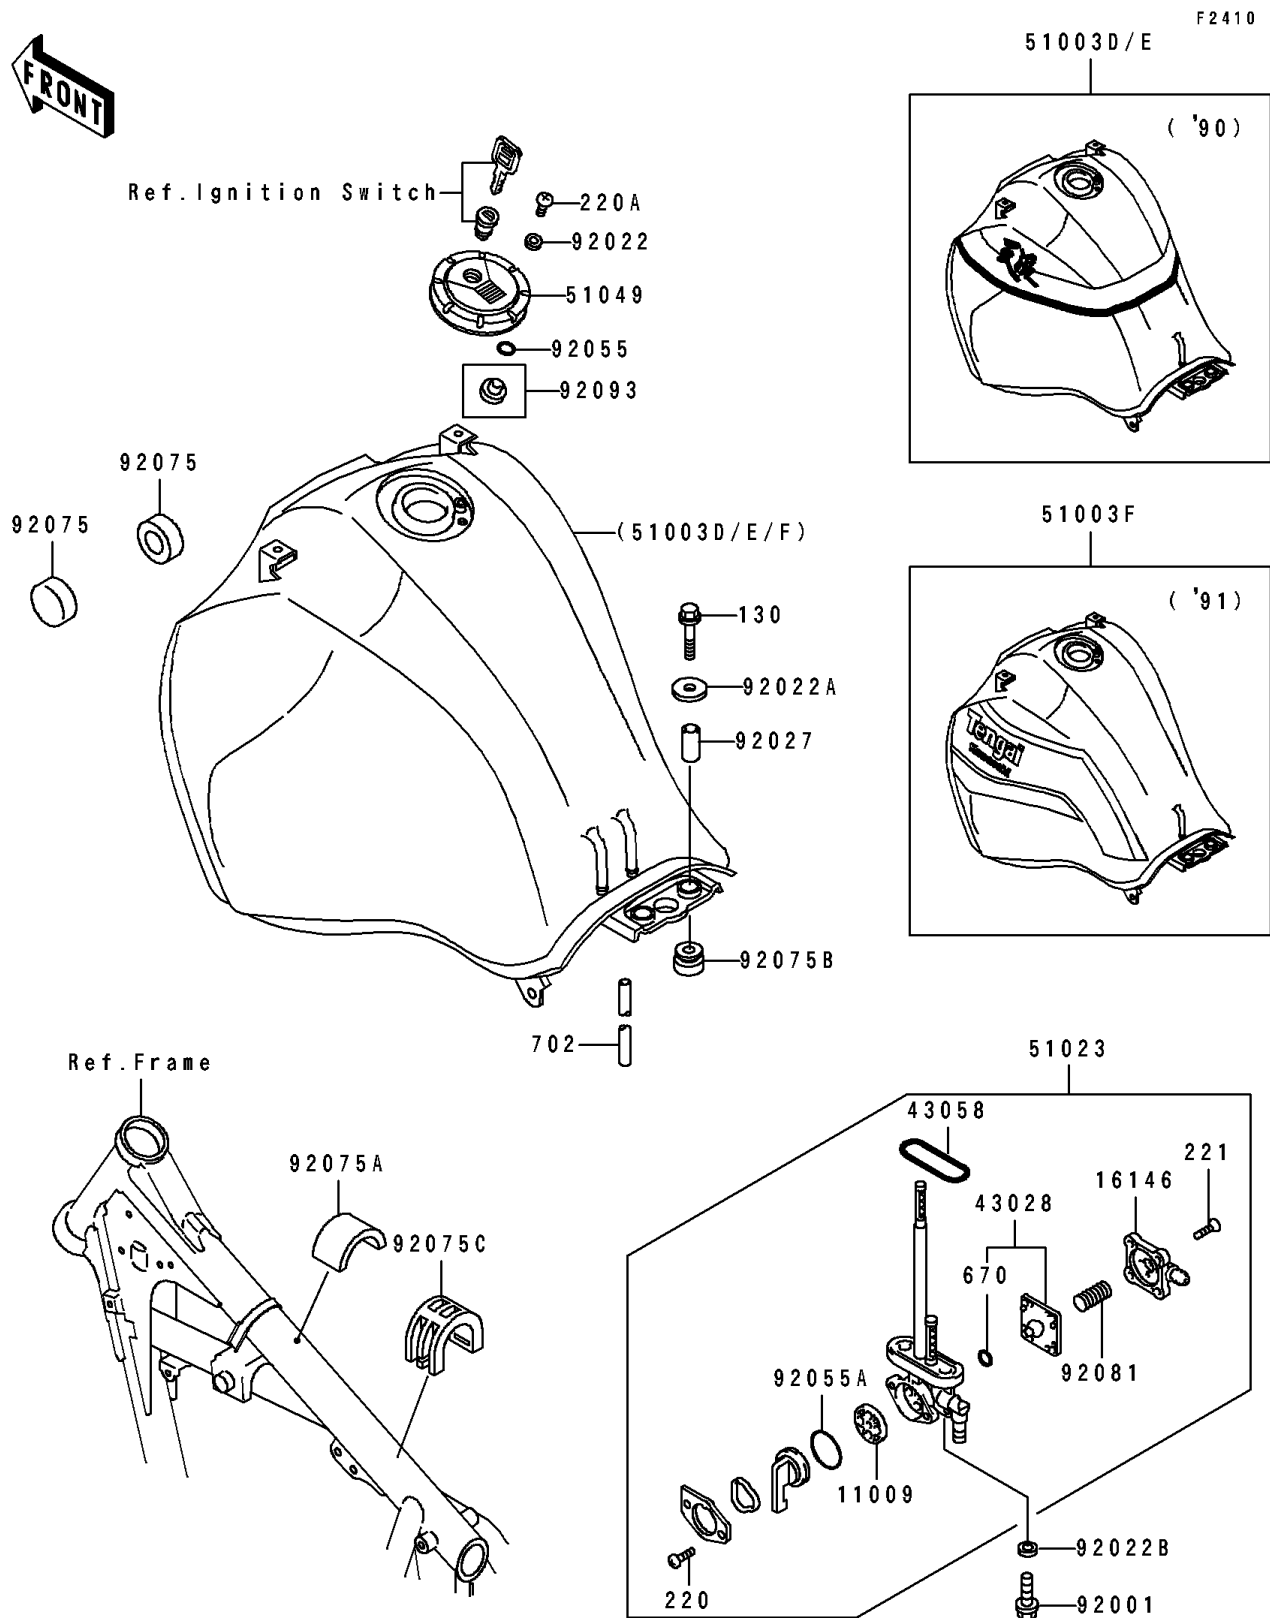

1991 Tengai

PARTS DIAGRAM

Fuel Tank

1991 Tengai

PARTS LIST

Fuel Tank

Kawasaki

Let the Good Times Roll®

ITEM NAME

PART NUMBER

QUANTITY
