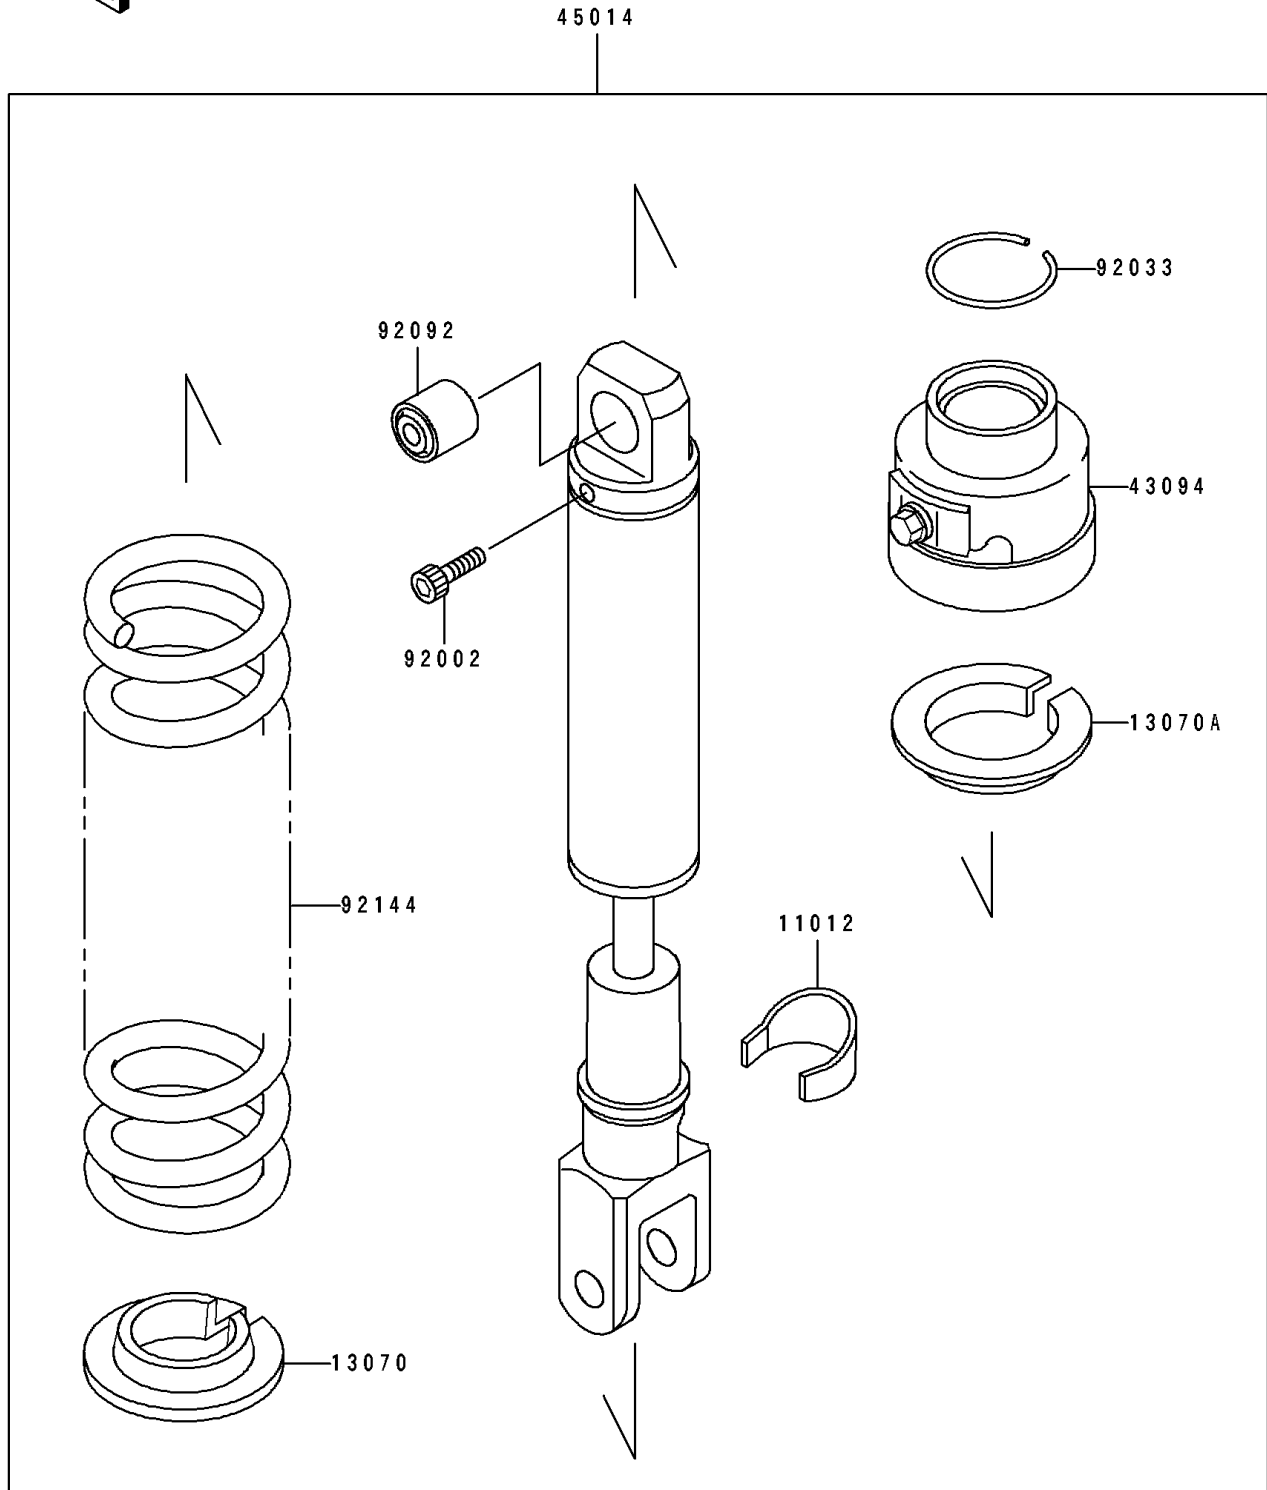

1991 Tengai

PARTS DIAGRAM

Shock Absorber

F 2280

1991 Tengai

PARTS LIST

Shock Absorber

Kawasaki

Let the Good Times Roll®

ITEM NAME

PART NUMBER

QUANTITY
