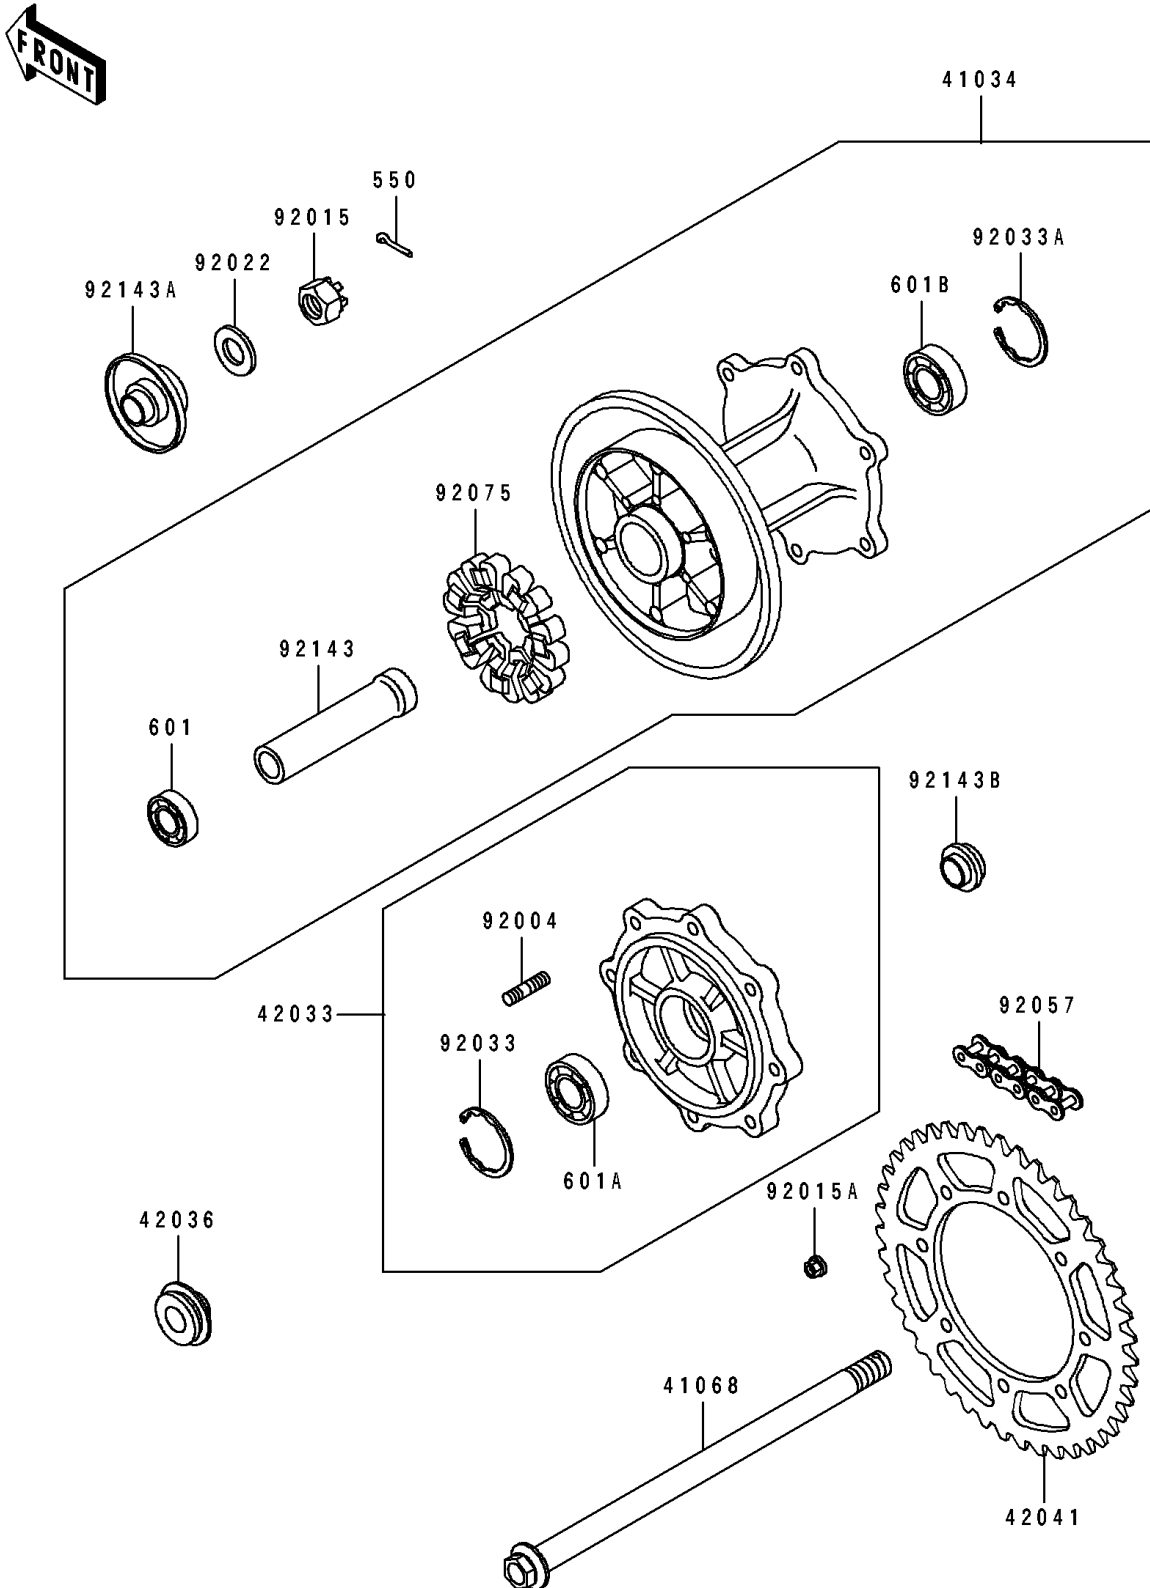

1991 Tengai

PARTS DIAGRAM

Rear Hub

F2240

1991 Tengai

PARTS LIST

Rear Hub

ITEM NAME

PART NUMBER

QUANTITY
