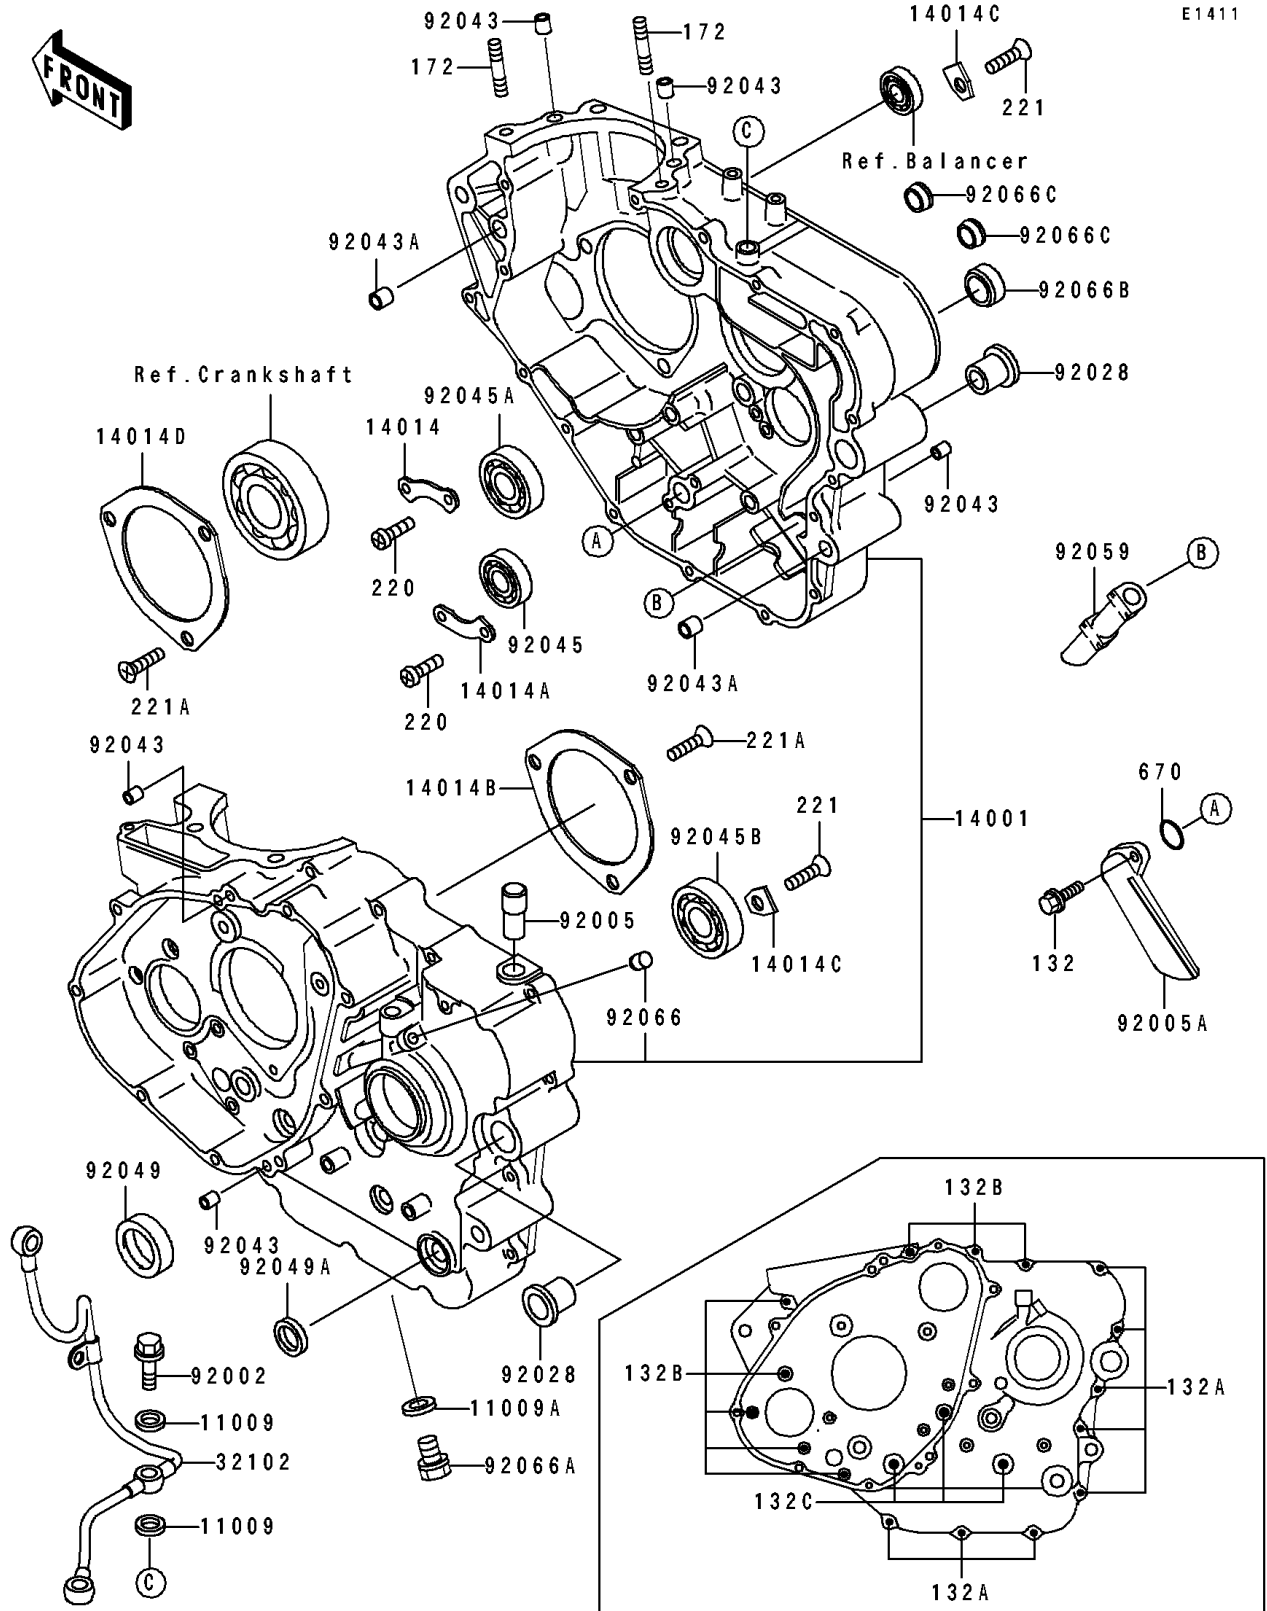

1991 Tengai

PARTS DIAGRAM

Crankcase

1991 Tengai

PARTS LIST

Crankcase

Kawasaki

Let the Good Times Roll®

ITEM NAME

PART NUMBER

QUANTITY
