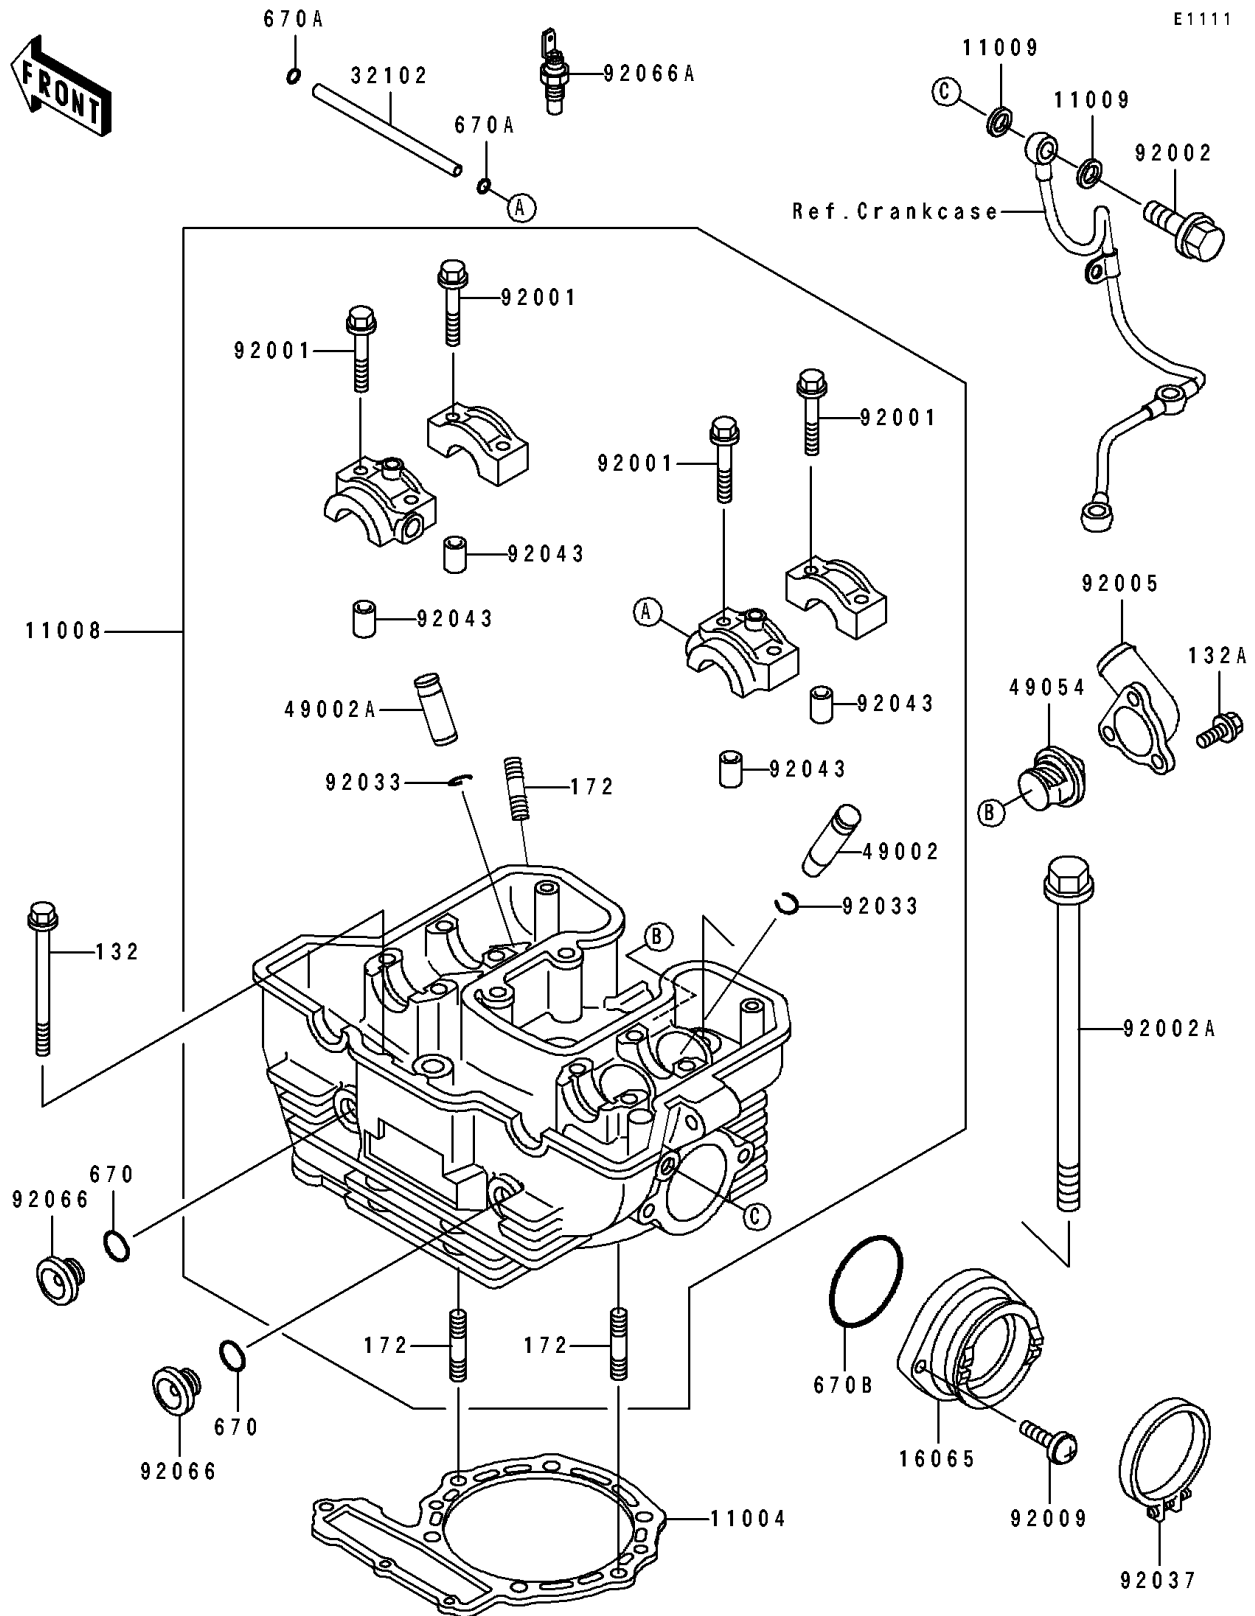

1990 Tengai

PARTS DIAGRAM

Cylinder Head

1990 Tengai

PARTS LIST

Cylinder Head

ITEM NAME

PART NUMBER

QUANTITY
