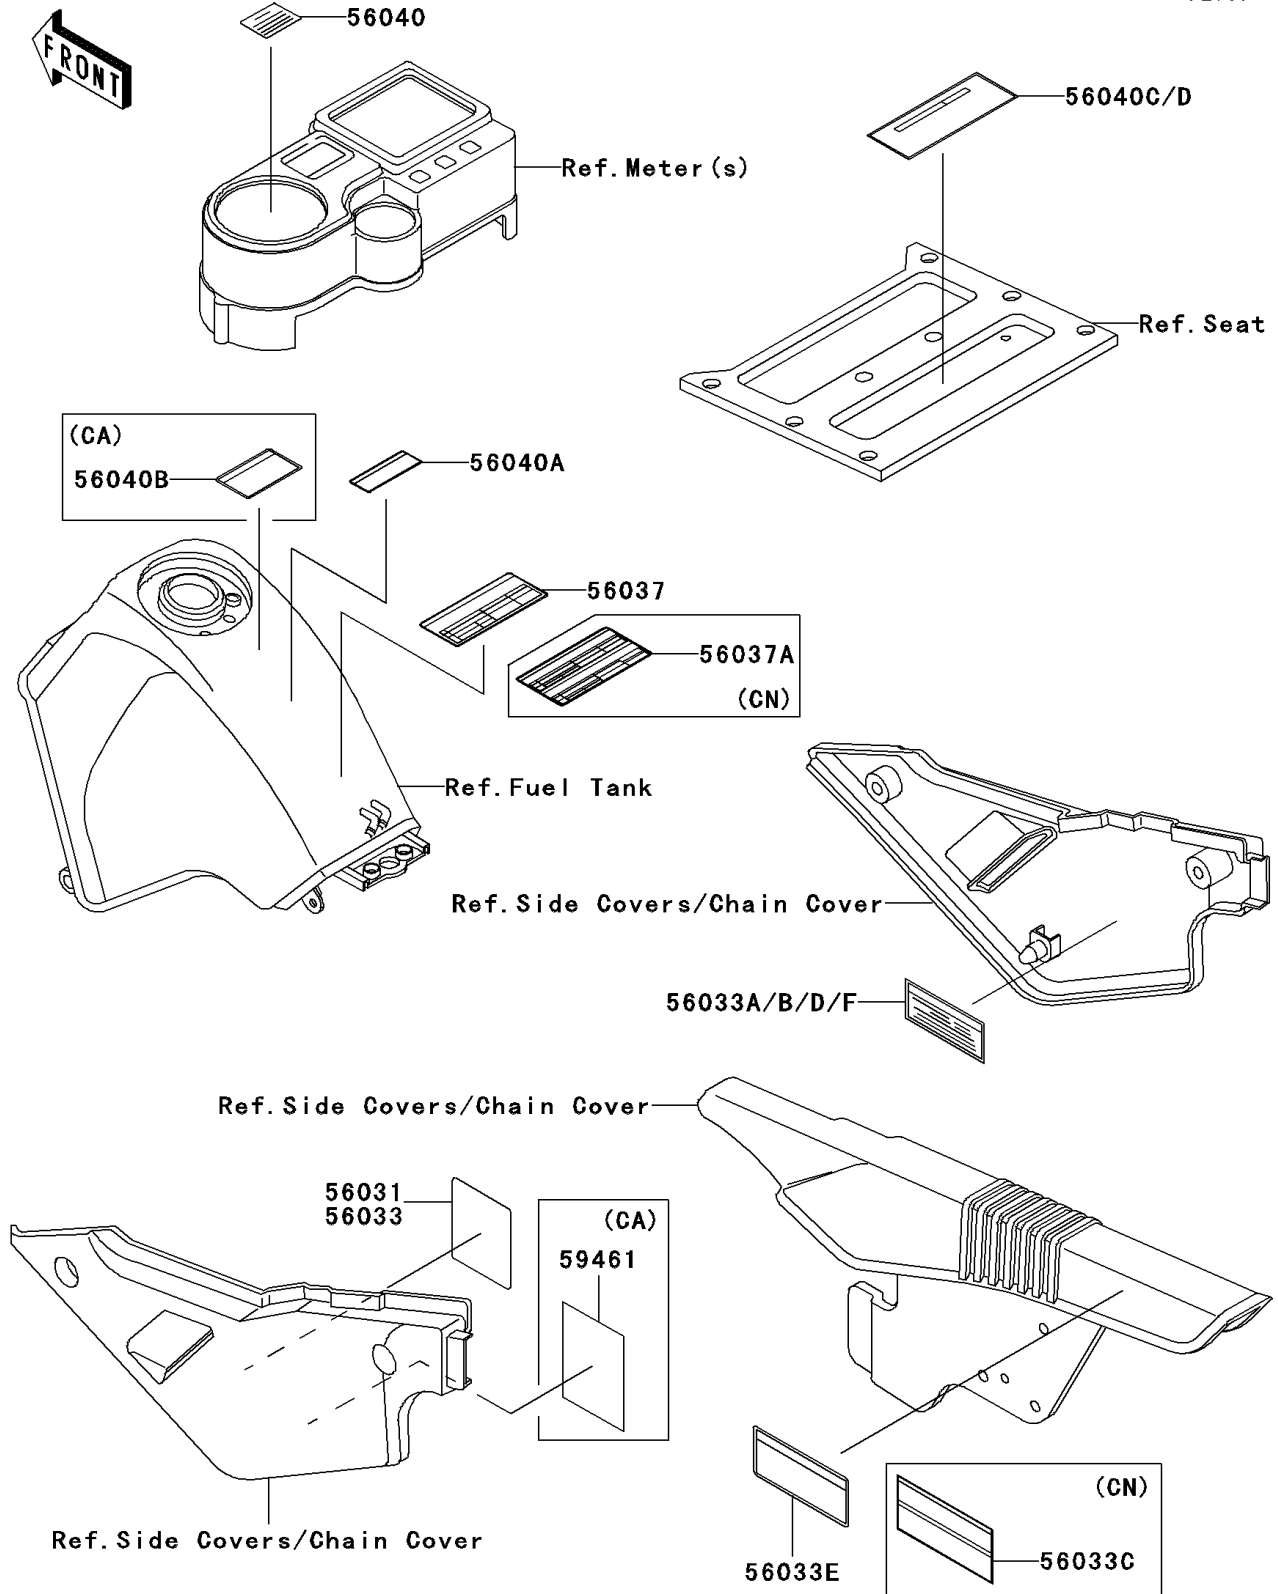

2007 KLR650

PARTS DIAGRAM

Labels

F2860

2007 KLR650

PARTS LIST

Labels

ITEM NAME	PART NUMBER	QUANTITY
LABEL-MANUAL,BATTERY VENT (Ref # 56033)	56033-0132	1
LABEL-WARNING,CARRIER(ENGLISH) (Ref # 56040C)	56040-1212	1
LABEL-MANUAL,BATTERY VENT (Ref # 56031)	56031-1540	1
LABEL-MANUAL,OIL&OIL FILTER (Ref # 56033A)	56033-0168	1
LABEL-MANUAL,OIL&OIL FILTER (Ref # 56033B)	56033-0169	1
LABEL-MANUAL,CHAIN (Ref # 56033C)	56033-1064	1
LABEL-MANUAL,CHAIN (Ref # 56033E)	56033-1367	1
LABEL-SPECIFICATION,TIRE&LOAD (Ref # 56037)	56037-1981	1
LABEL-SPECIFICATION,TIRE&LOAD (Ref # 56037A)	56037-1982	1
LABEL-WARNING,BREAK IN CAUTION (Ref # 56040)	56040-1007	1
LABEL-WARNING,BREAK IN CAUTION (Ref # 56040A)	56040-1008	1
LABEL-WARNING,EVAPO (Ref # 56040B)	56040-1121	1
LABEL-WARNING,CARRIER(FRENCH) (Ref # 56040D)	56040-1215	1
LABEL-CERTIFICATION,EVAPO ROUT (Ref # 59461)	59461-1776	1