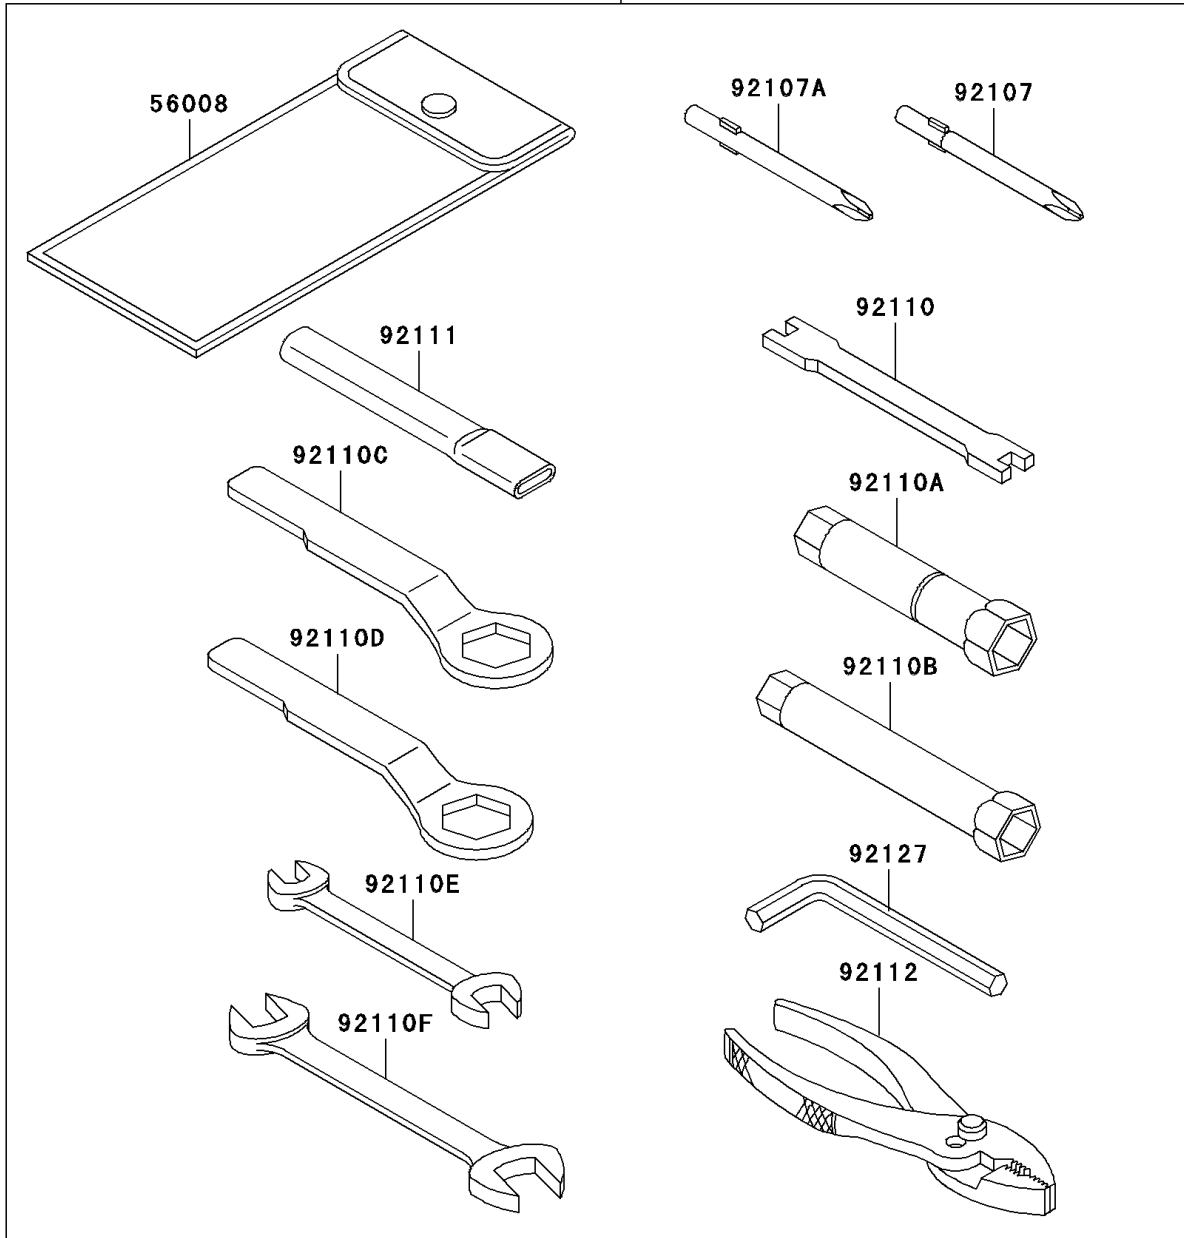

2007 KLR650

PARTS DIAGRAM

Owner's Tools

56007

F2810

2007 KLR650

PARTS LIST

Owner's Tools

Kawasaki

Let the Good Times Roll®

| ITEM NAME | PART NUMBER | QUANTITY |
|--|-------------|----------|
| TOOLKIT (Ref # 56007) | 56007-1332 | 1 |
| BAG,TOOL (Ref # 56008) | 56008-1075 | 1 |
| GASKET-LIQUID,TUBE,100G,SILVER (Ref # 92104) | 92104-002 | 1 |
| TOOL-DRIVER,#3PHILLIPS (Ref # 92107) | 92107-005 | 1 |
| TOOL-DRIVER,#2PHILLIPS (Ref # 92107A) | 92107-1053 | 1 |
| TOOL-WRENCH,SPOKE (Ref # 92110) | 92110-1016 | 1 |
| TOOL-WRENCH,BOX,18MM (Ref # 92110A) | 92110-1111 | 1 |
| TOOL-WRENCH,BOX,12MM (Ref # 92110B) | 92110-1131 | 1 |
| TOOL-WRENCH,BOX END,24MM (Ref # 92110C) | 92110-1150 | 1 |
| TOOL-WRENCH,BOX END,19MM (Ref # 92110D) | 92110-1151 | 1 |
| TOOL-WRENCH,OPEN END,10X12 (Ref # 92110E) | 92110-1152 | 1 |
| TOOL-WRENCH,OPEN END,14X17 (Ref # 92110F) | 92110-1153 | 1 |
| TOOL-BAR,BOX END WRENCH (Ref # 92111) | 92111-1051 | 1 |
| TOOL-PLIERS (Ref # 92112) | 92112-1001 | 1 |
| TOOL-WRENCH,ALLEN,6MM (Ref # 92127) | 92127-003 | 1 |