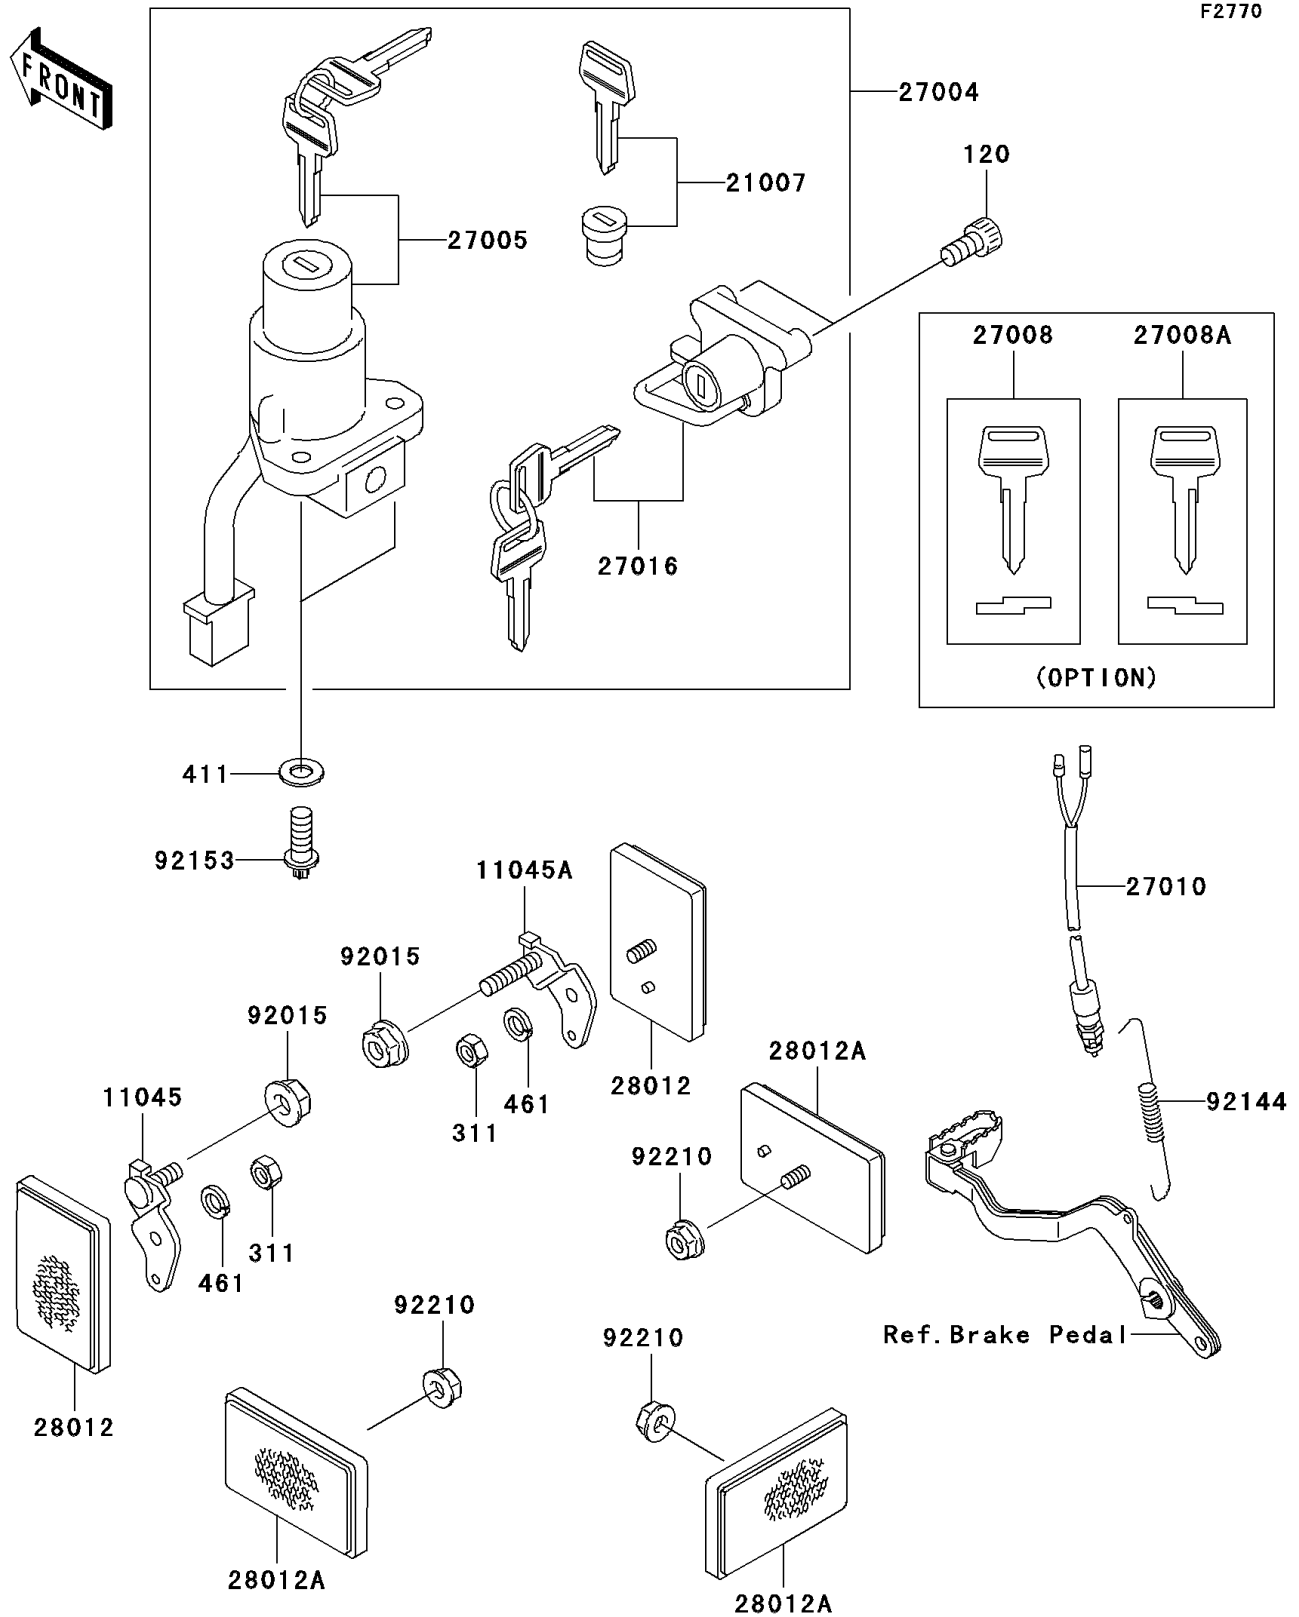

2006 KLR650

PARTS DIAGRAM

Ignition Switch

2006 KLR650

PARTS LIST

Ignition Switch

Kawasaki

Let the Good Times Roll®

ITEM NAME

PART NUMBER

QUANTITY
